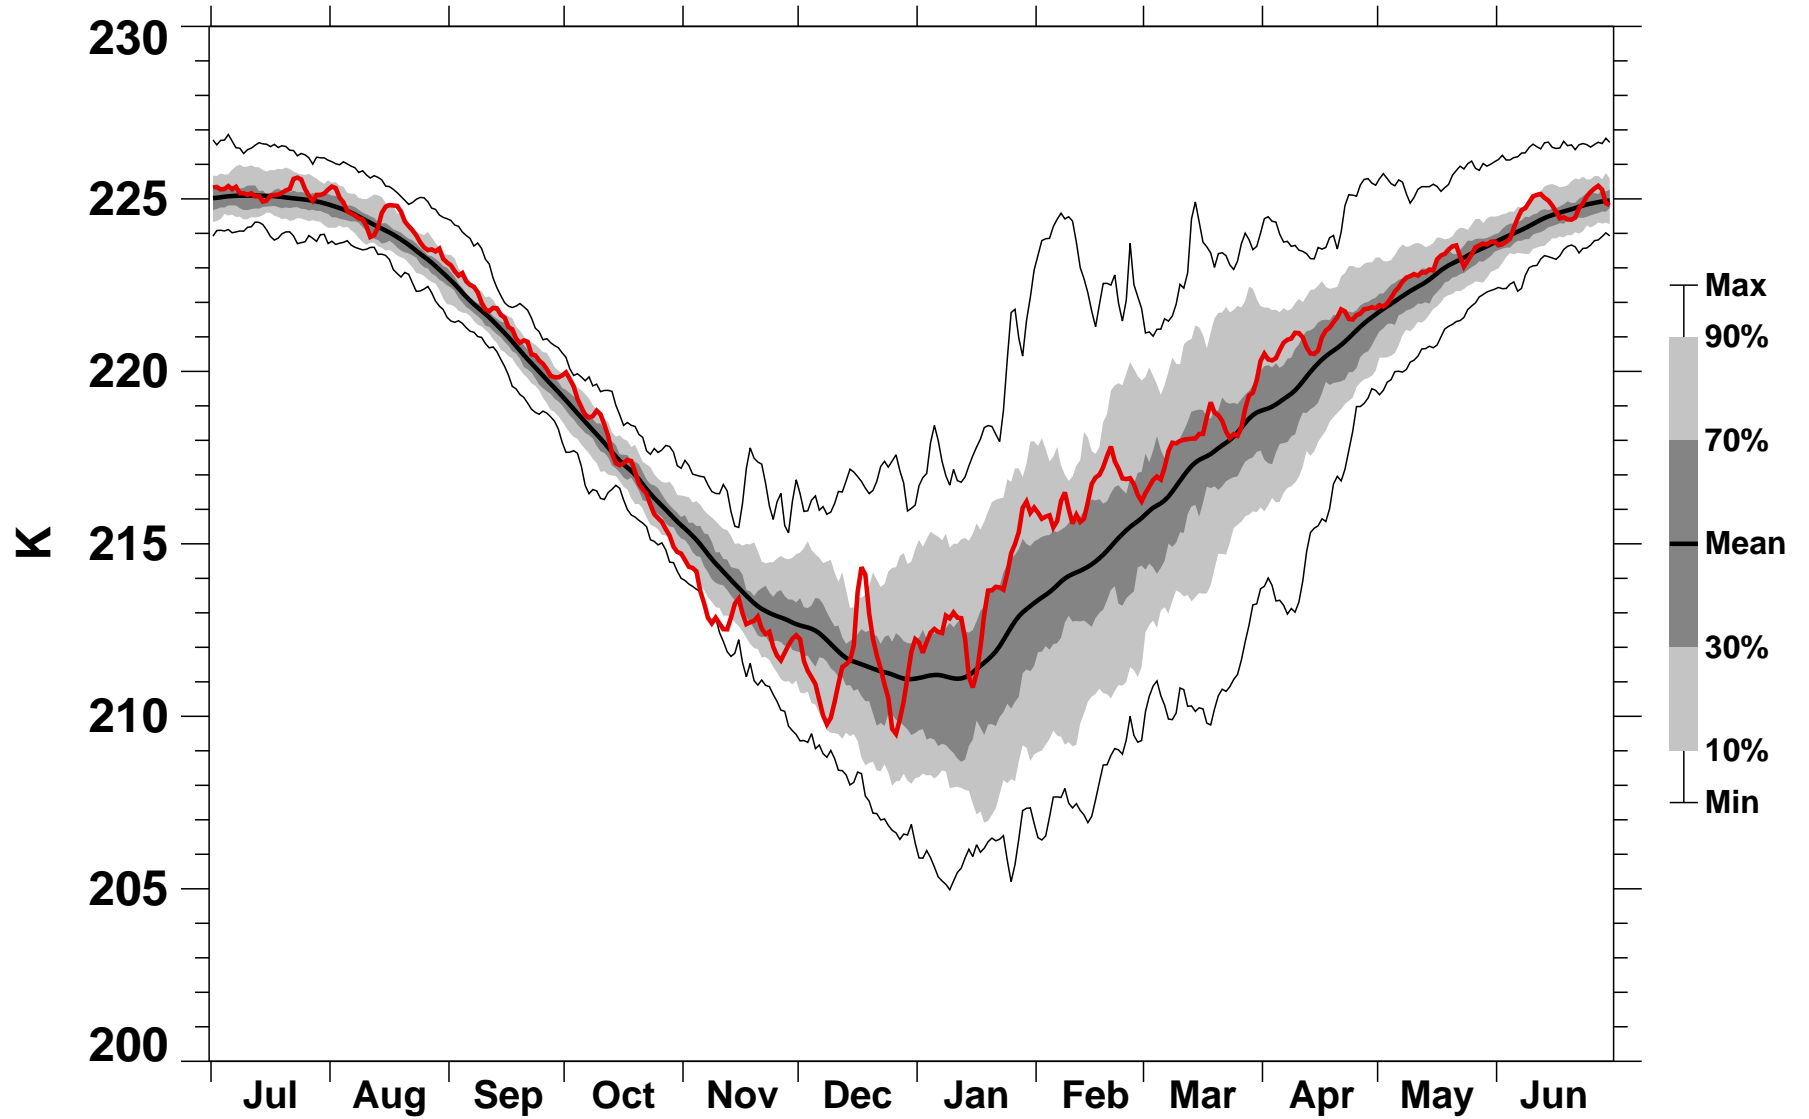

55-75°N Zonal Mean Temperature 70 hPa MERRA2

1978/1979–2024/2025

1990/1991