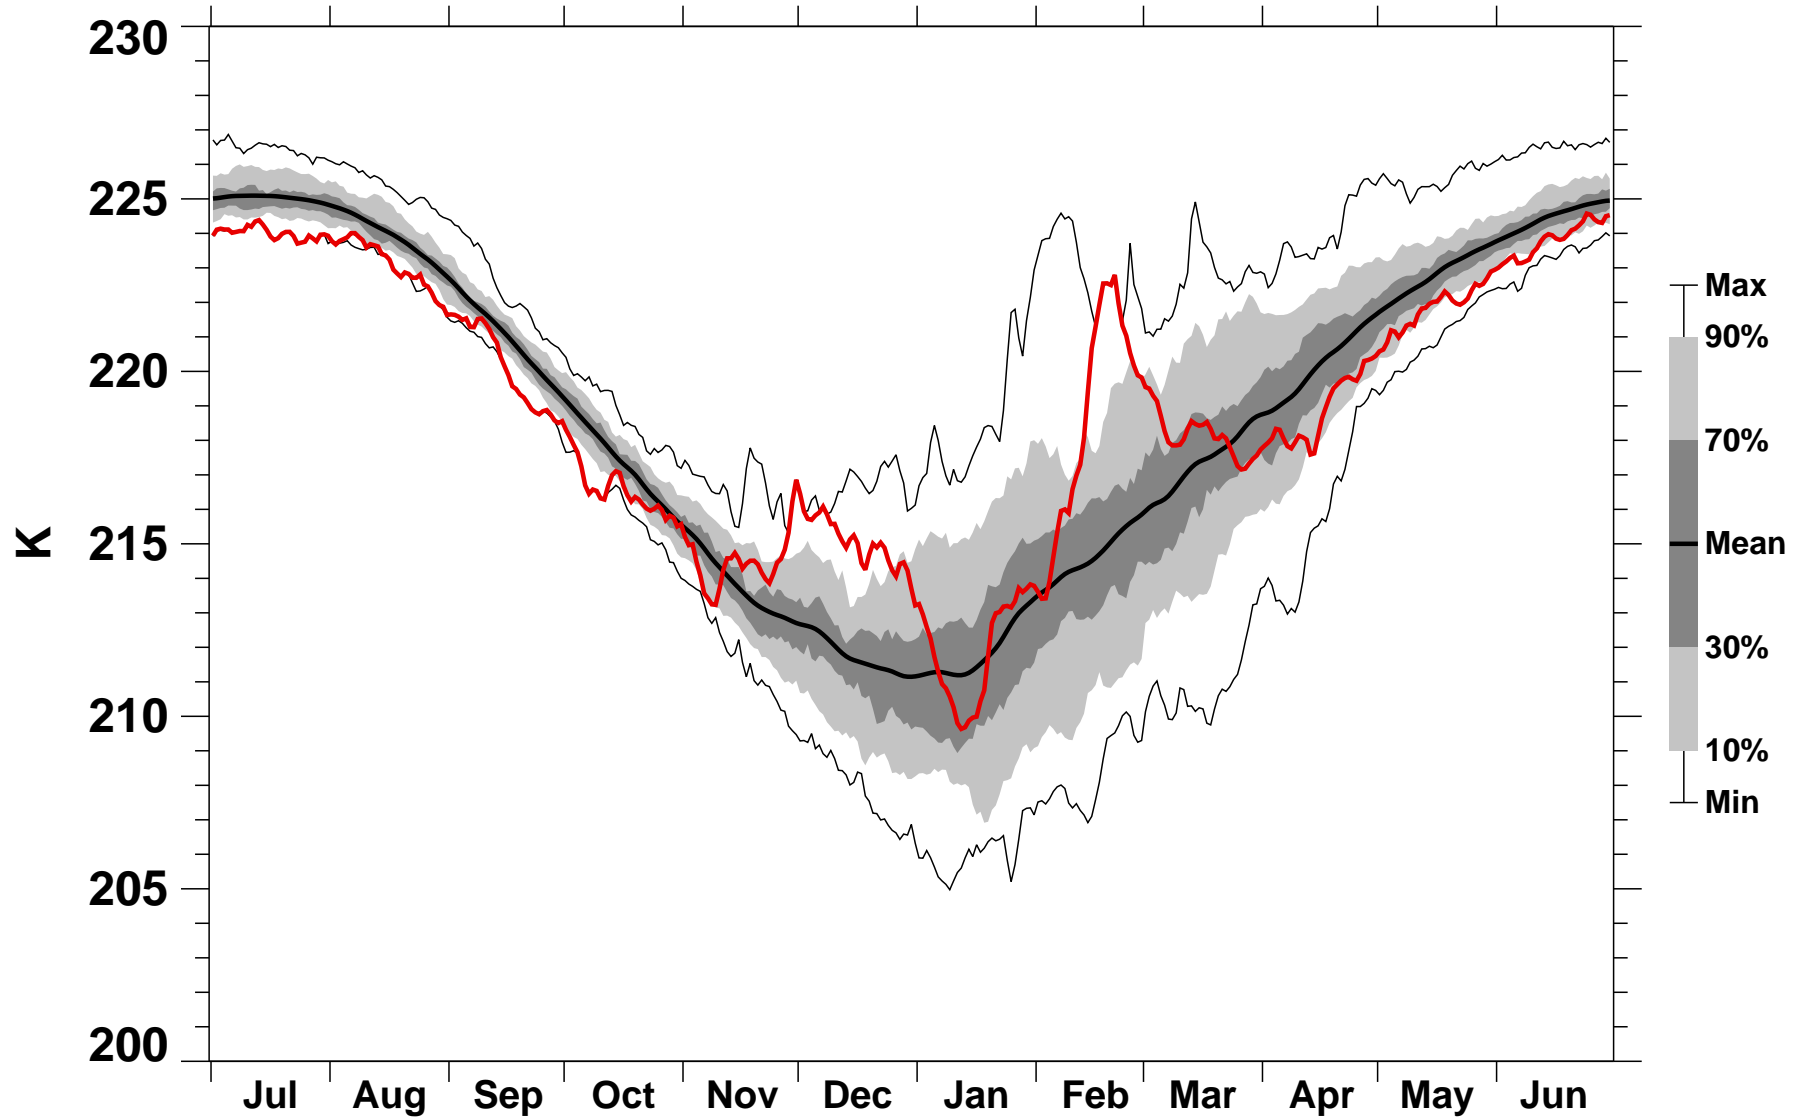

55-75°N Zonal Mean Temperature 70 hPa MERRA2

1978/1979–2023/2024

2000/2001