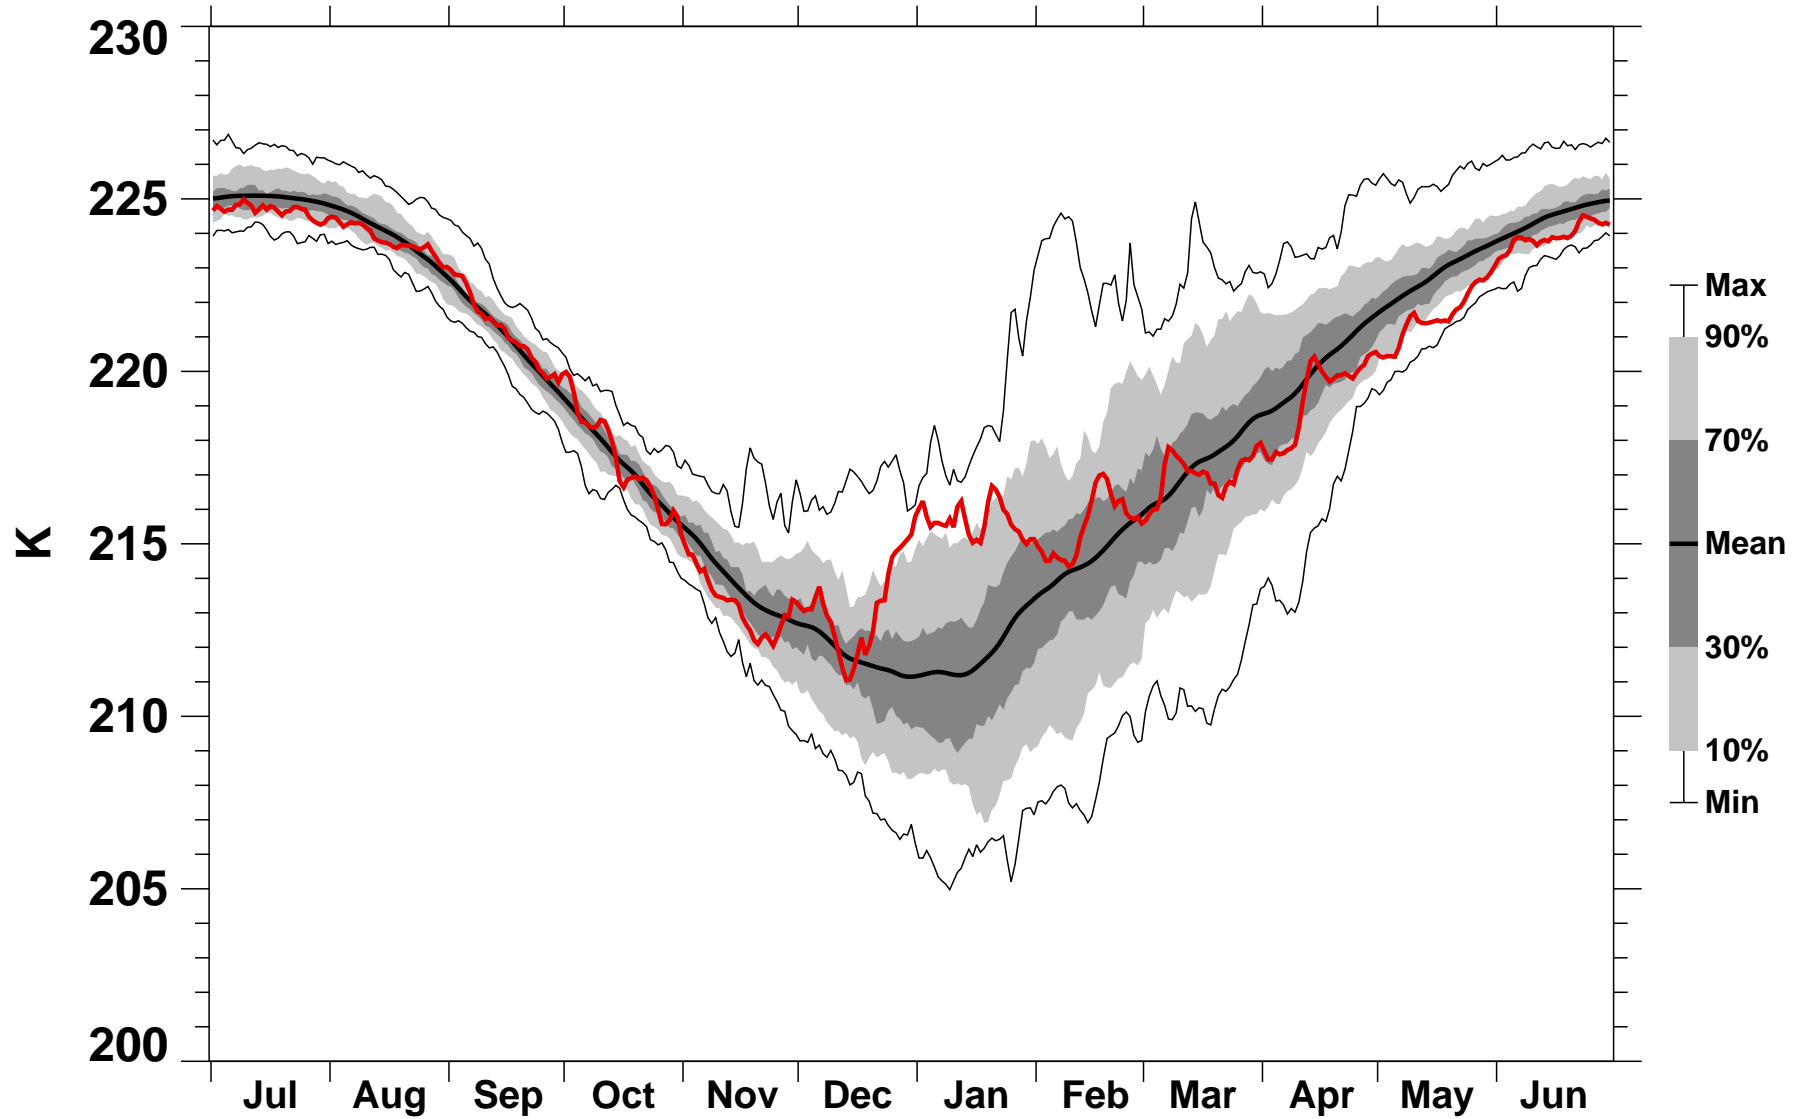

# 55-75°N Zonal Mean Temperature 70 hPa MERRA2

1978/1979-2023/2024

2001/2002