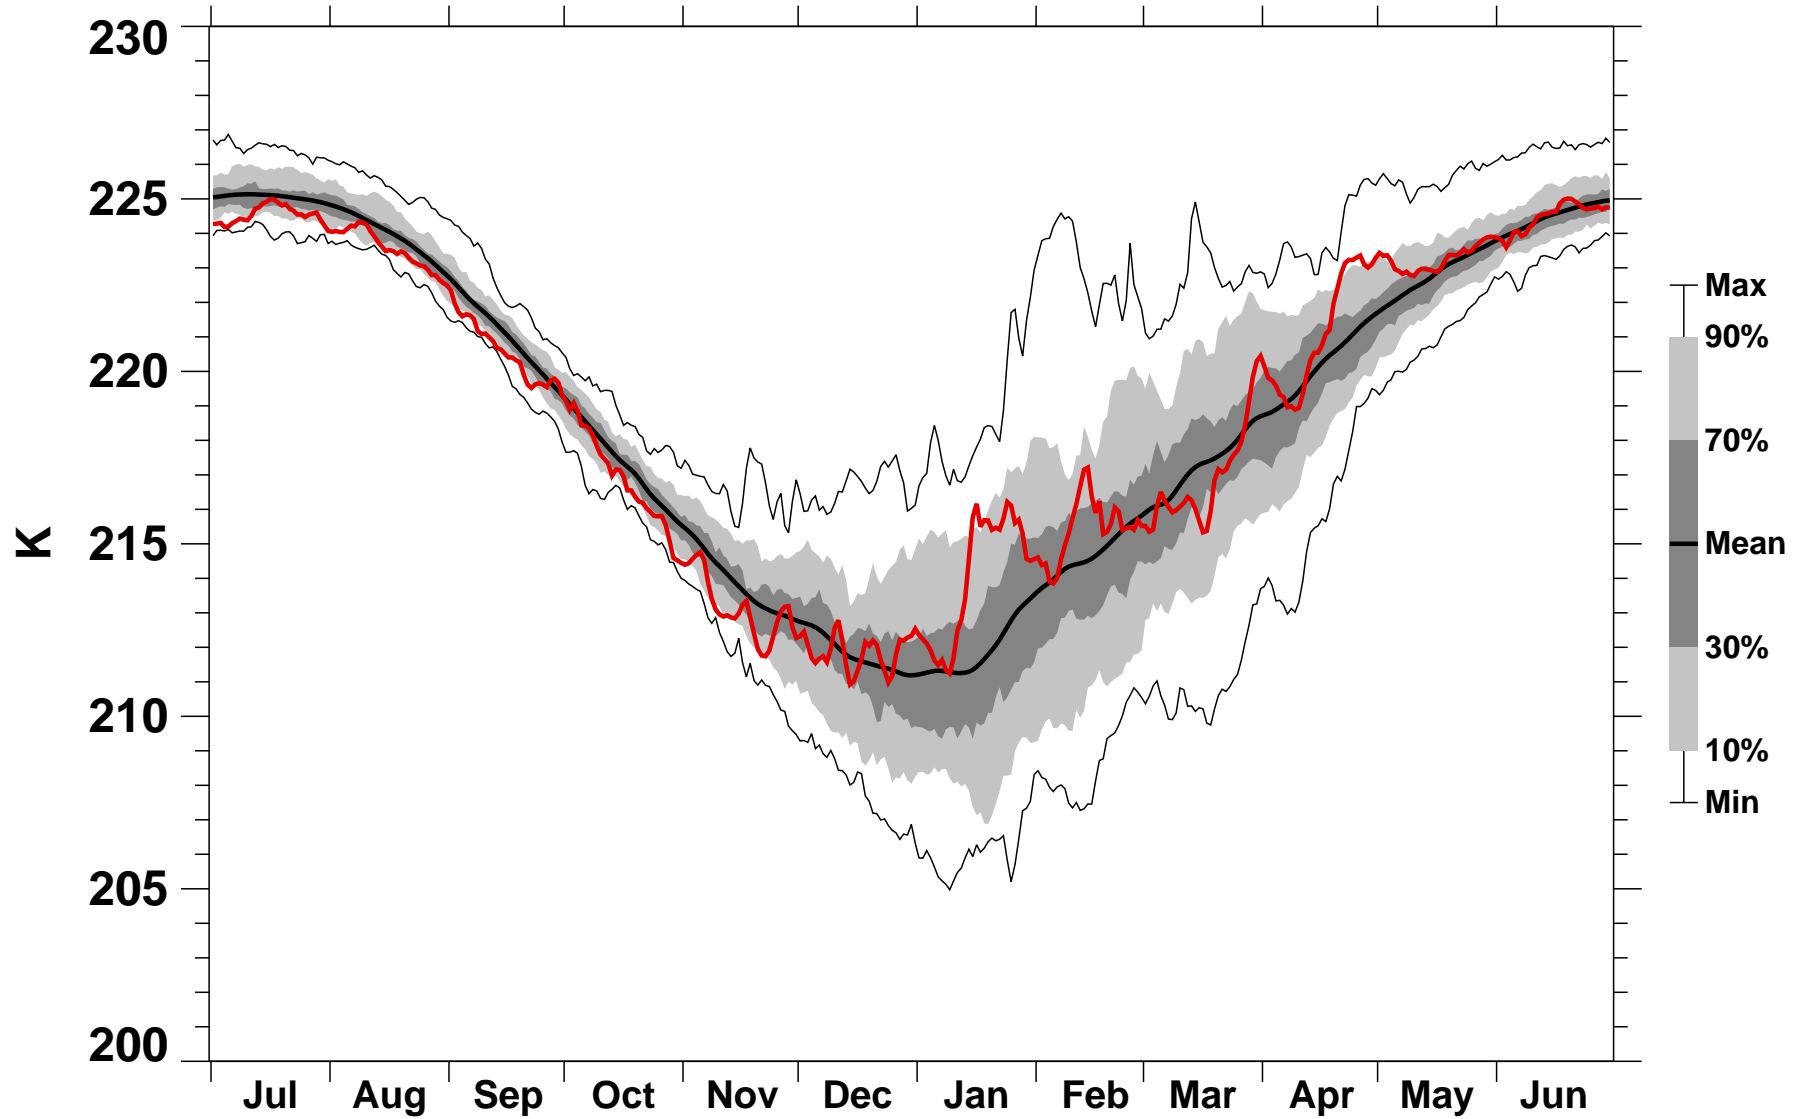

55-75°N Zonal Mean Temperature 70 hPa MERRA2

1978/1979–2020/2021

2002/2003