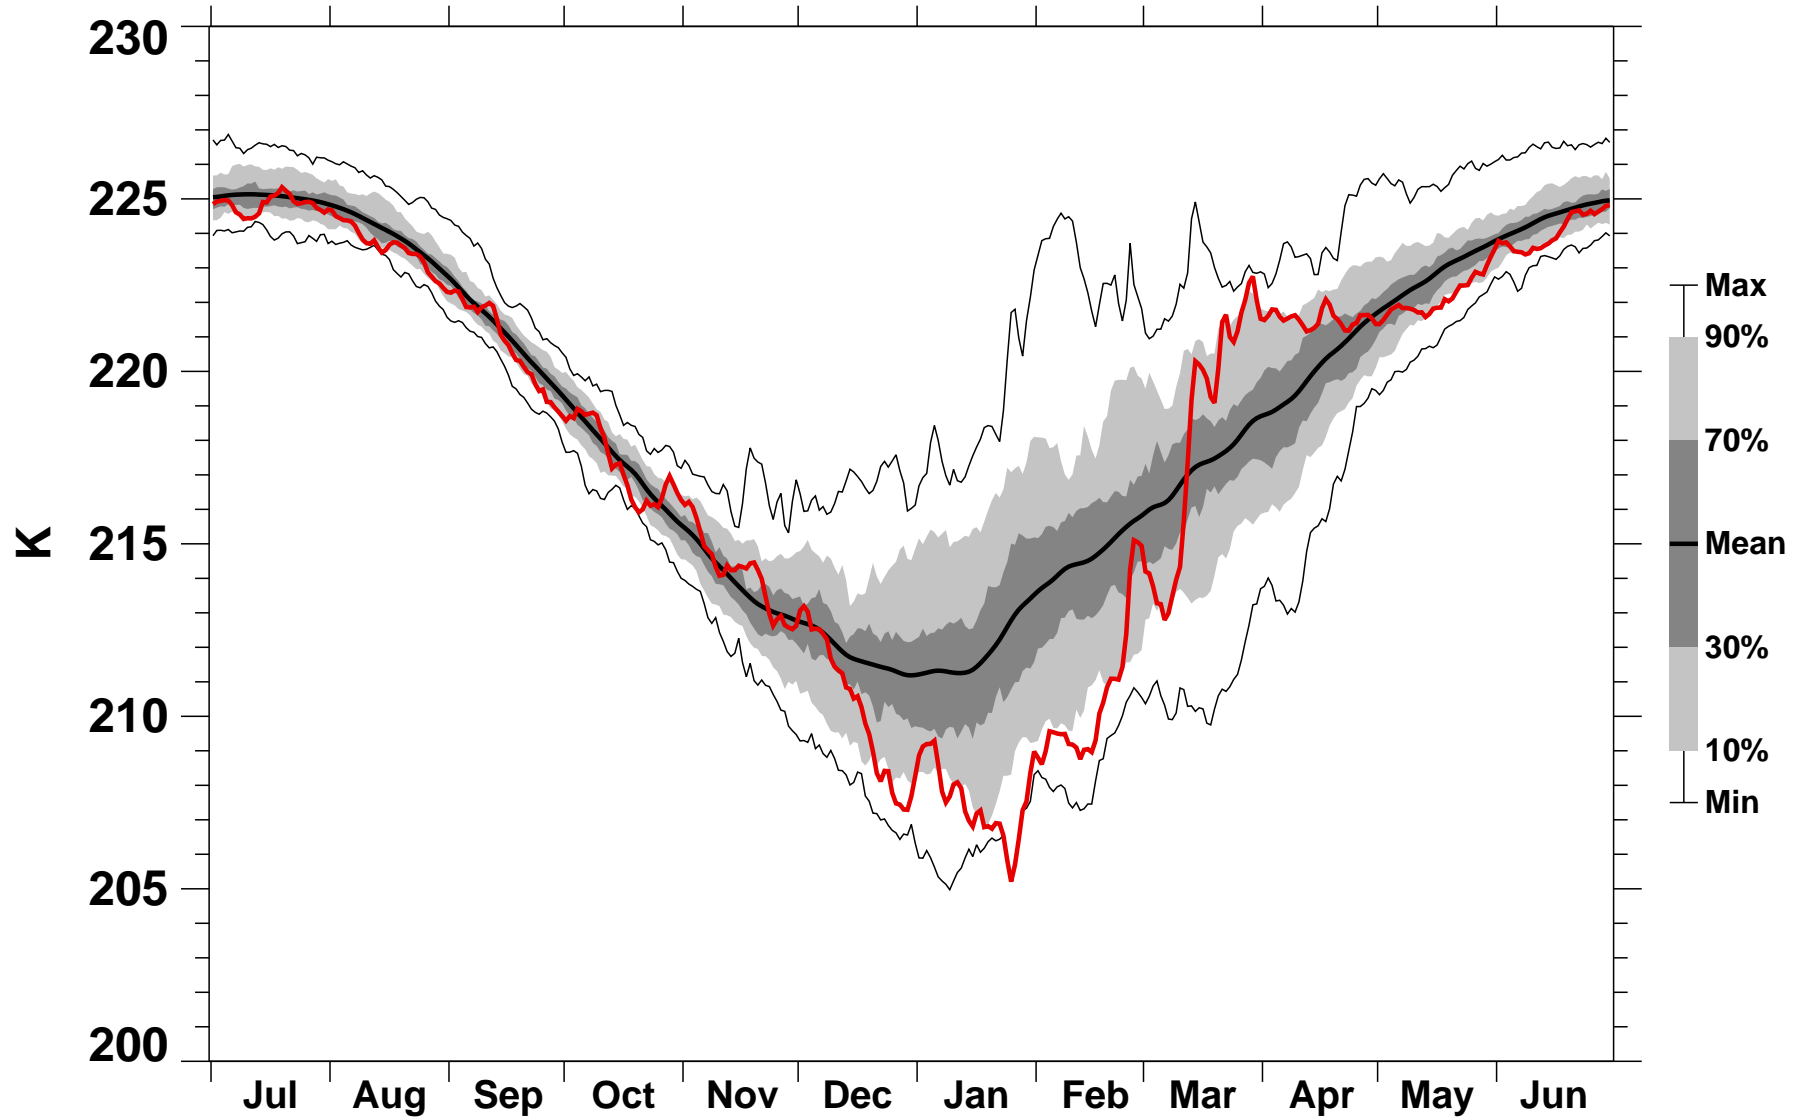

55-75°N Zonal Mean Temperature 70 hPa MERRA2

1978/1979-2020/2021

2004/2005