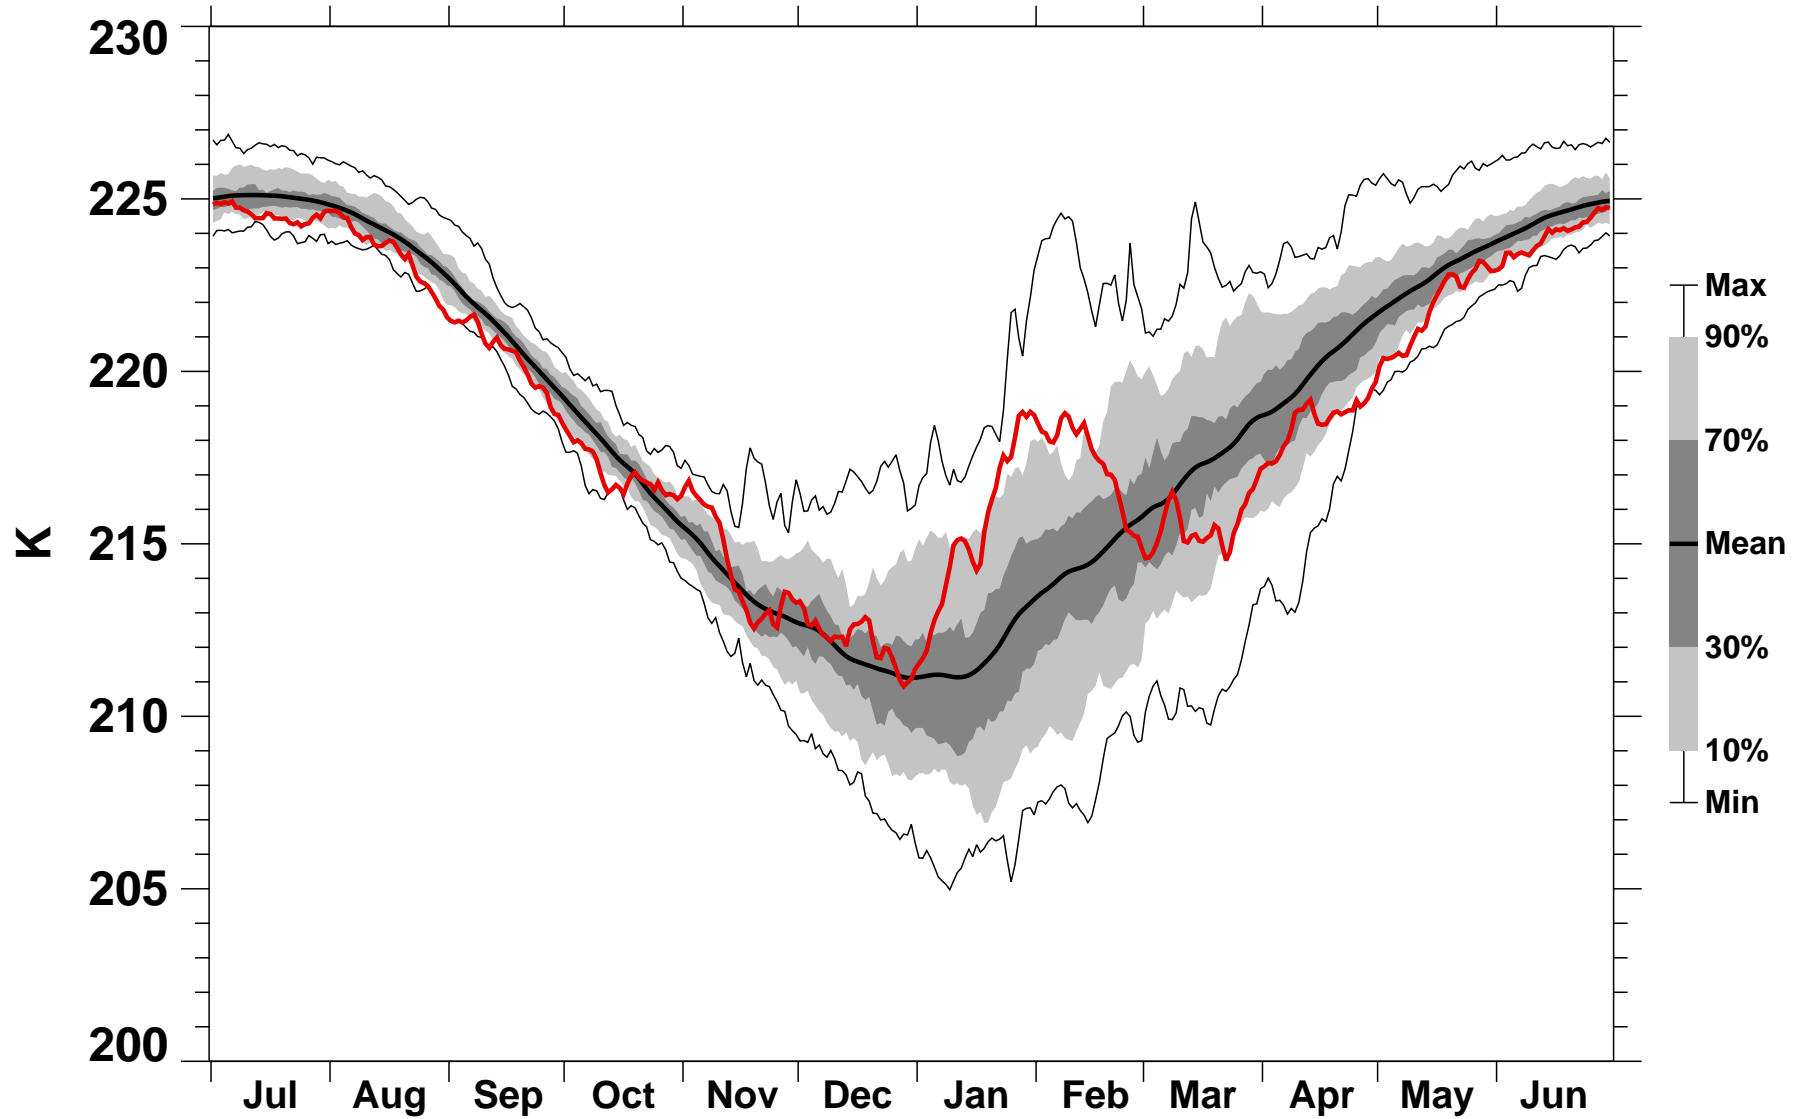

55-75°N Zonal Mean Temperature 70 hPa MERRA2

1978/1979–2022/2023

2005/2006