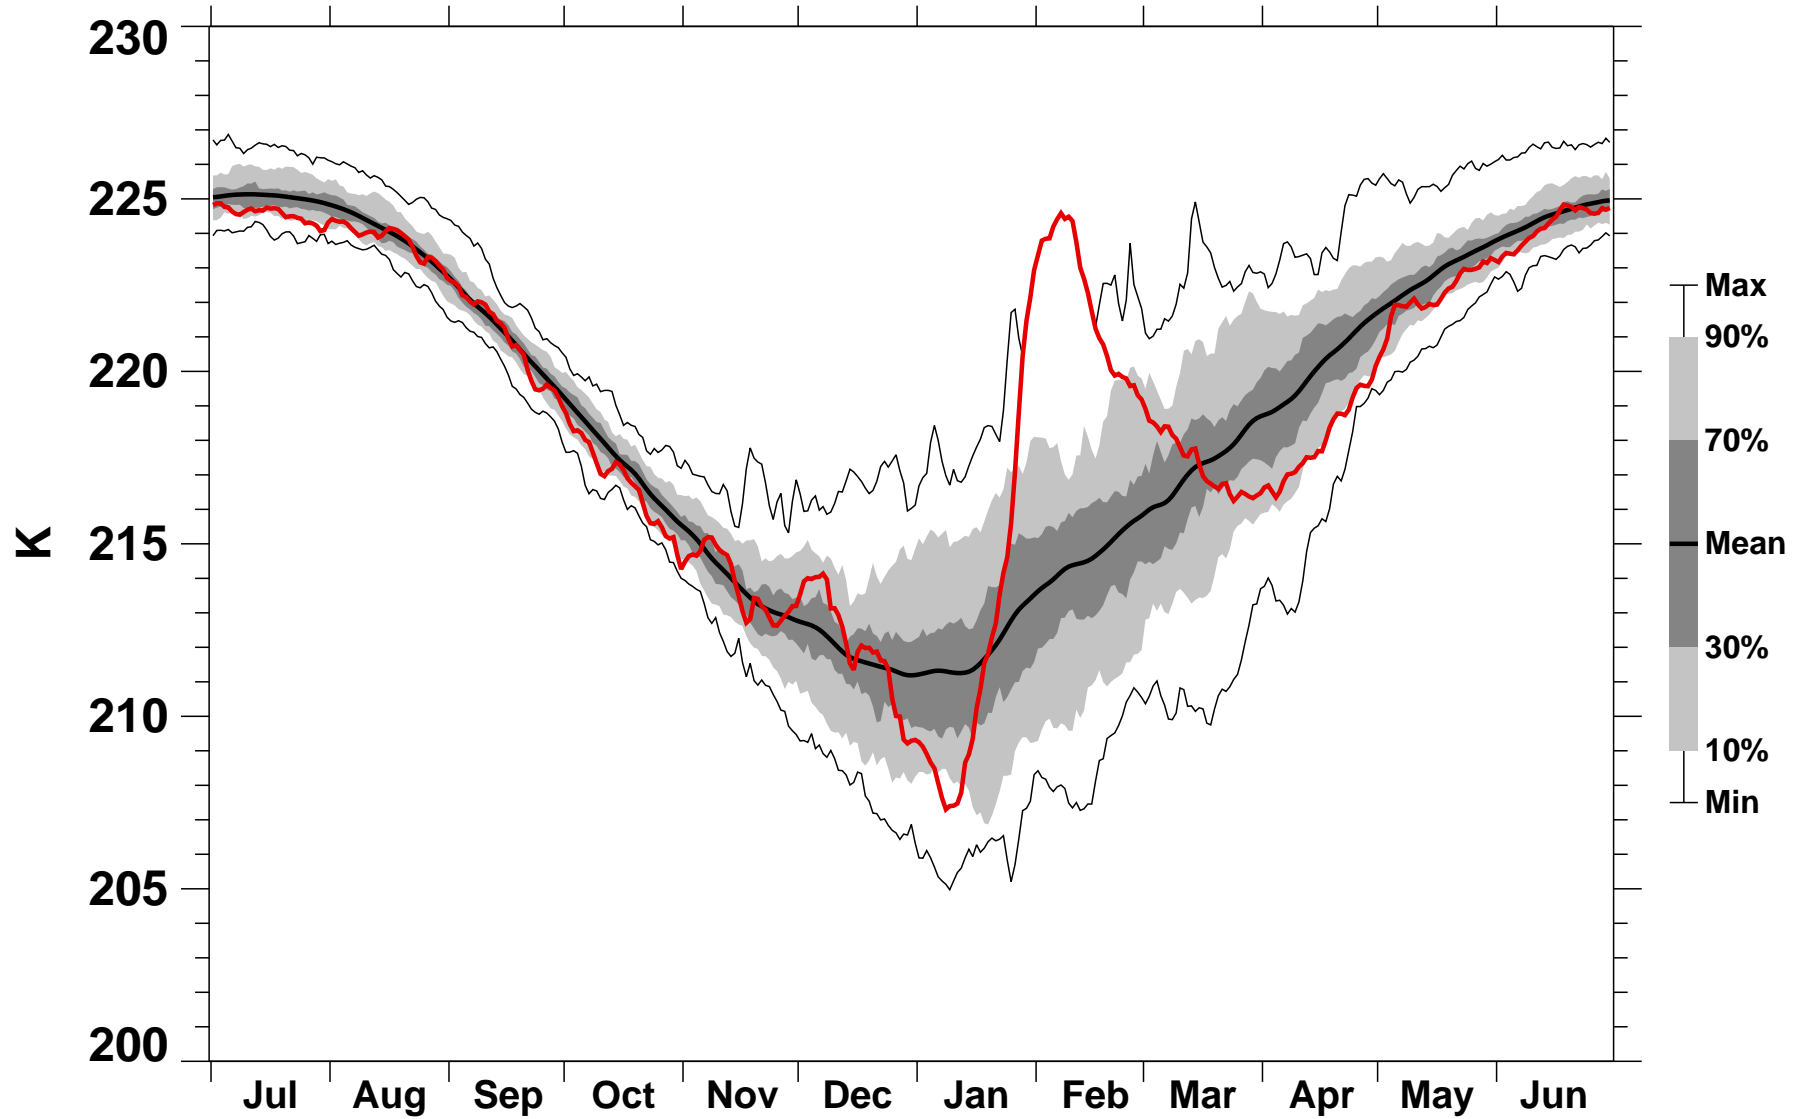

55-75°N Zonal Mean Temperature 70 hPa MERRA2

1978/1979–2020/2021

2008/2009