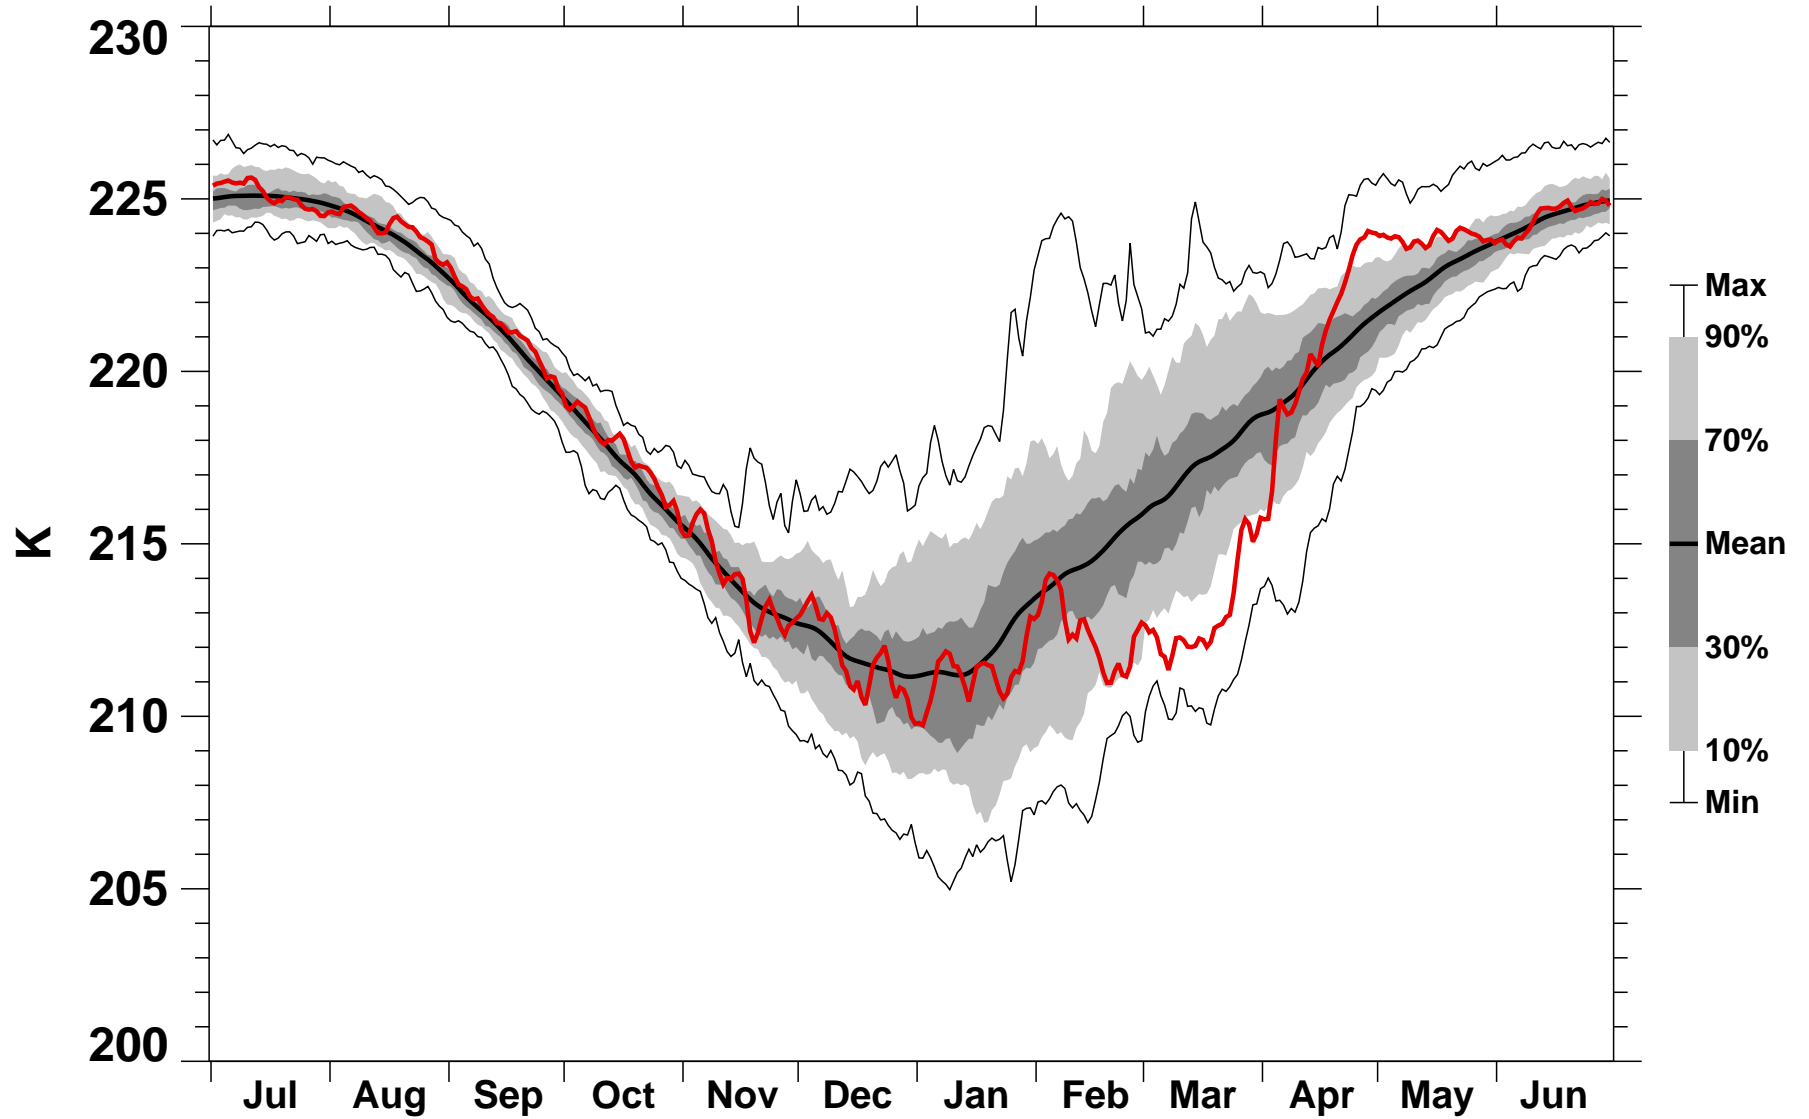

55-75°N Zonal Mean Temperature 70 hPa MERRA2

1978/1979–2023/2024

2010/2011