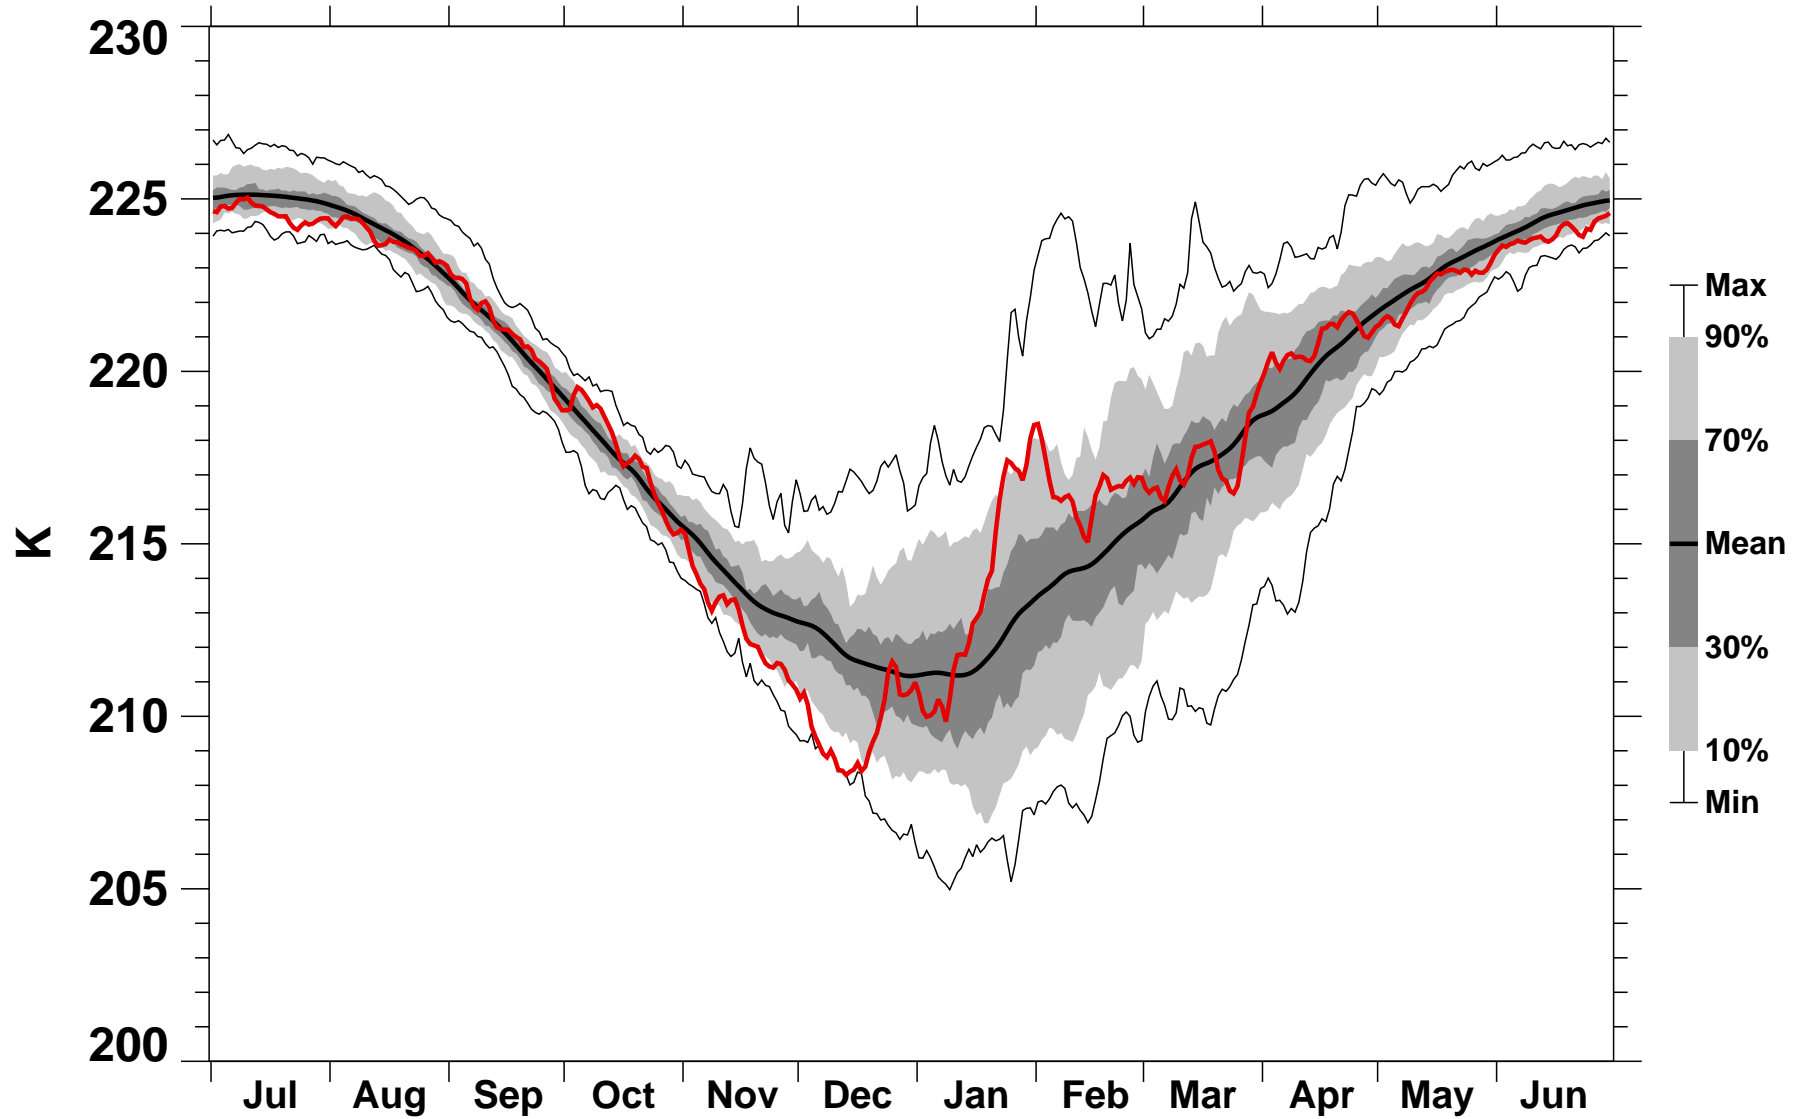

55-75°N Zonal Mean Temperature 70 hPa MERRA2

1978/1979–2021/2022

2011/2012