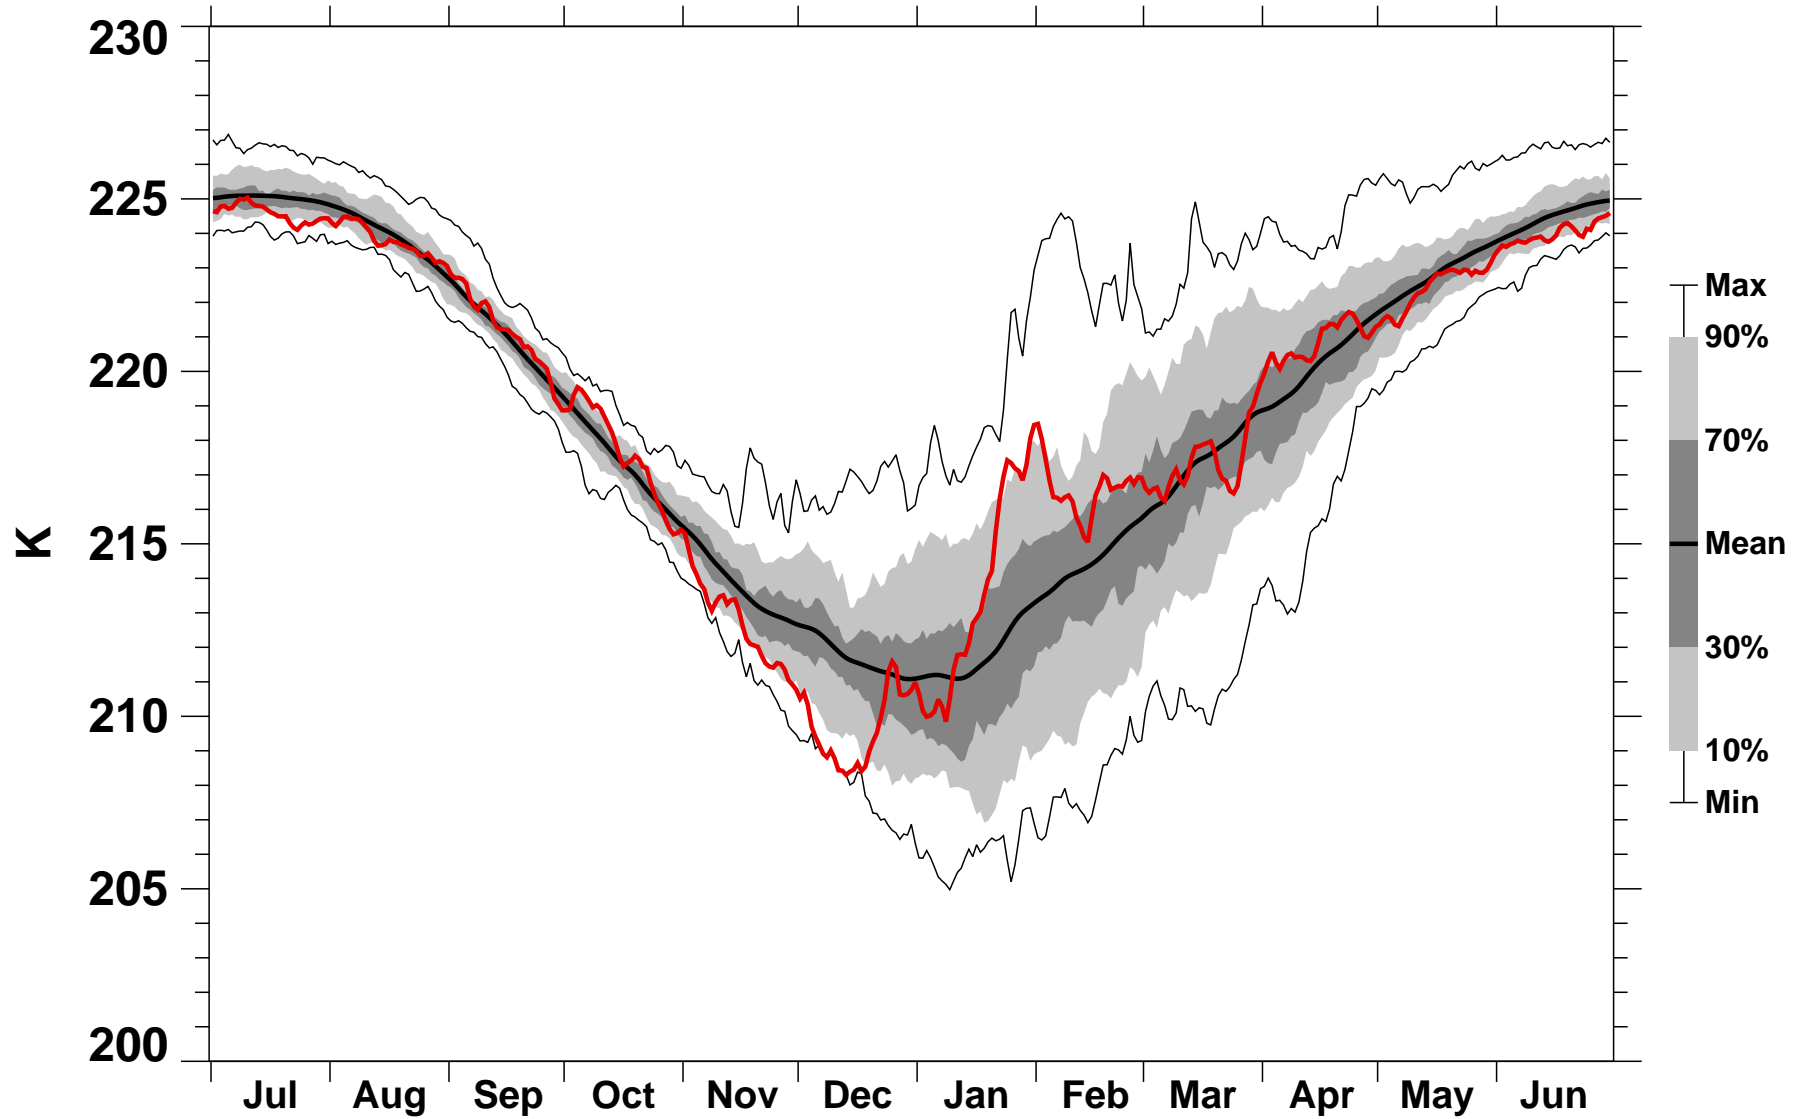

# 55-75°N Zonal Mean Temperature 70 hPa MERRA2

1978/1979–2024/2025

2011/2012