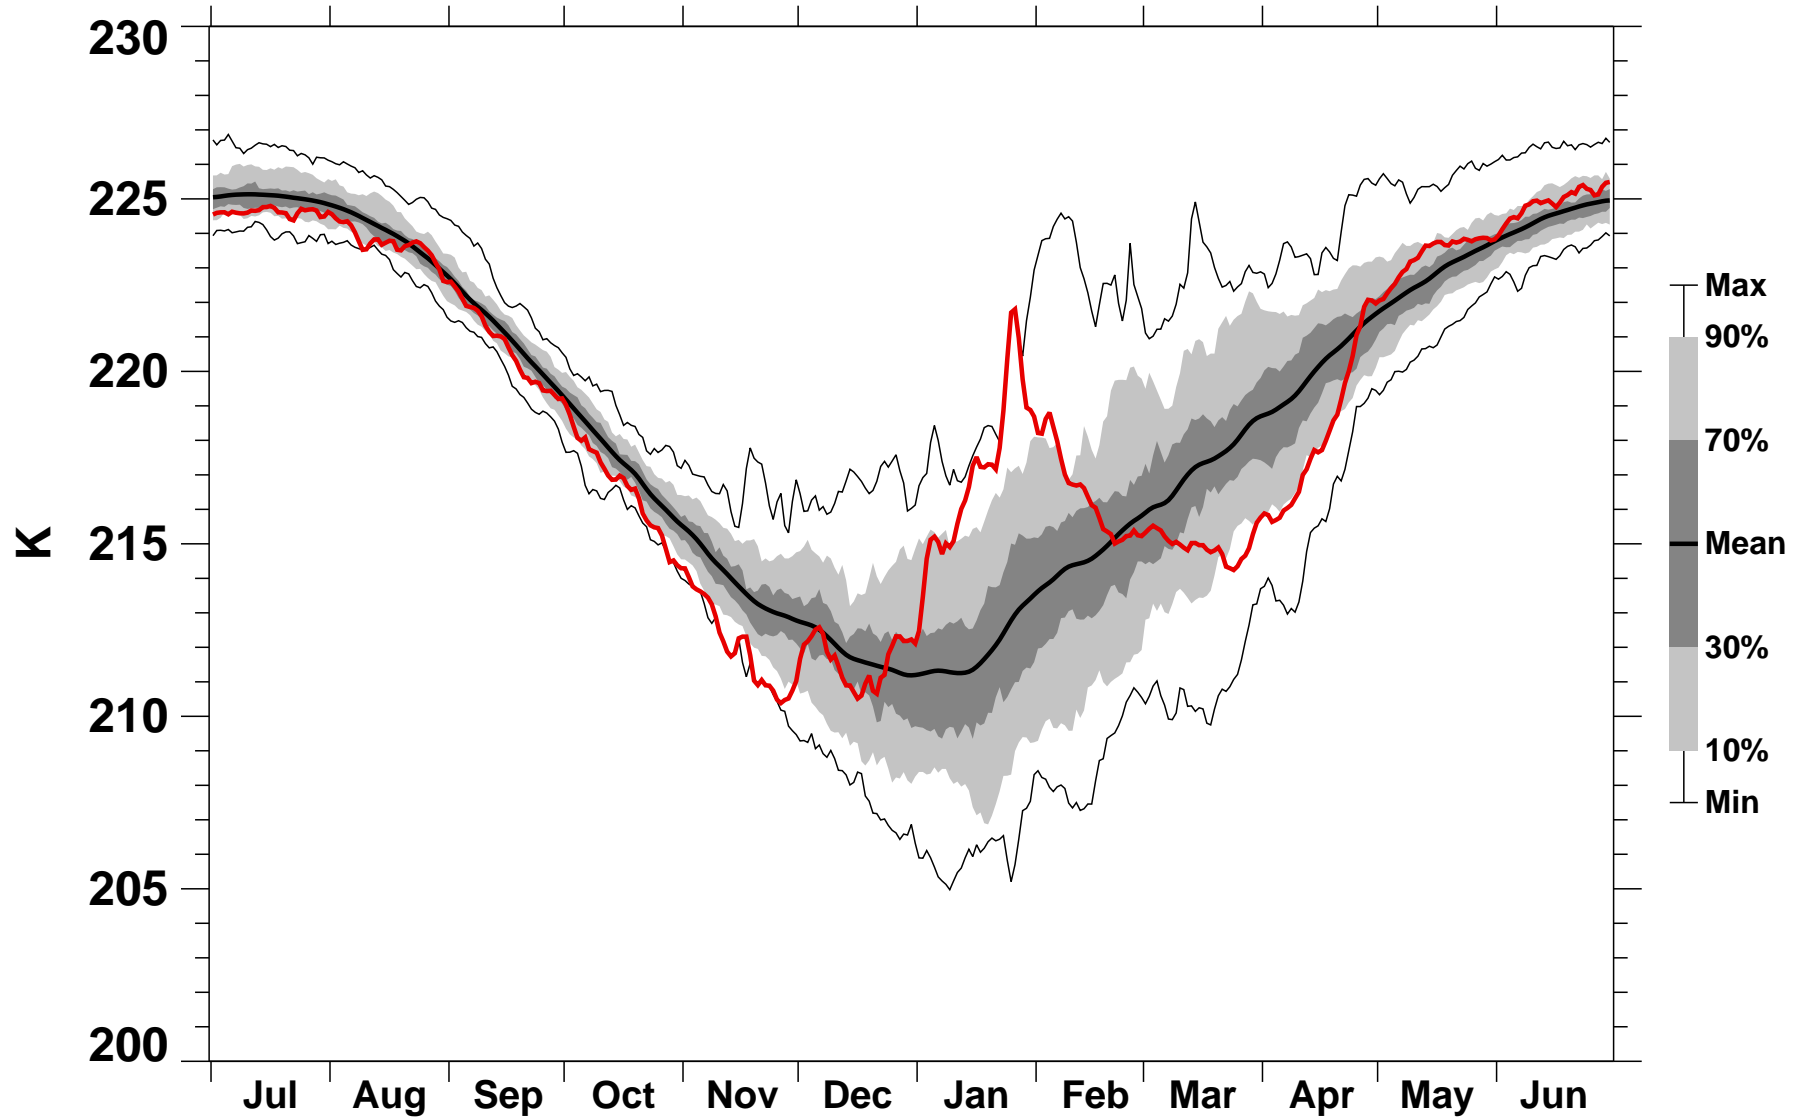

55-75°N Zonal Mean Temperature 70 hPa MERRA2

1978/1979–2020/2021

2012/2013