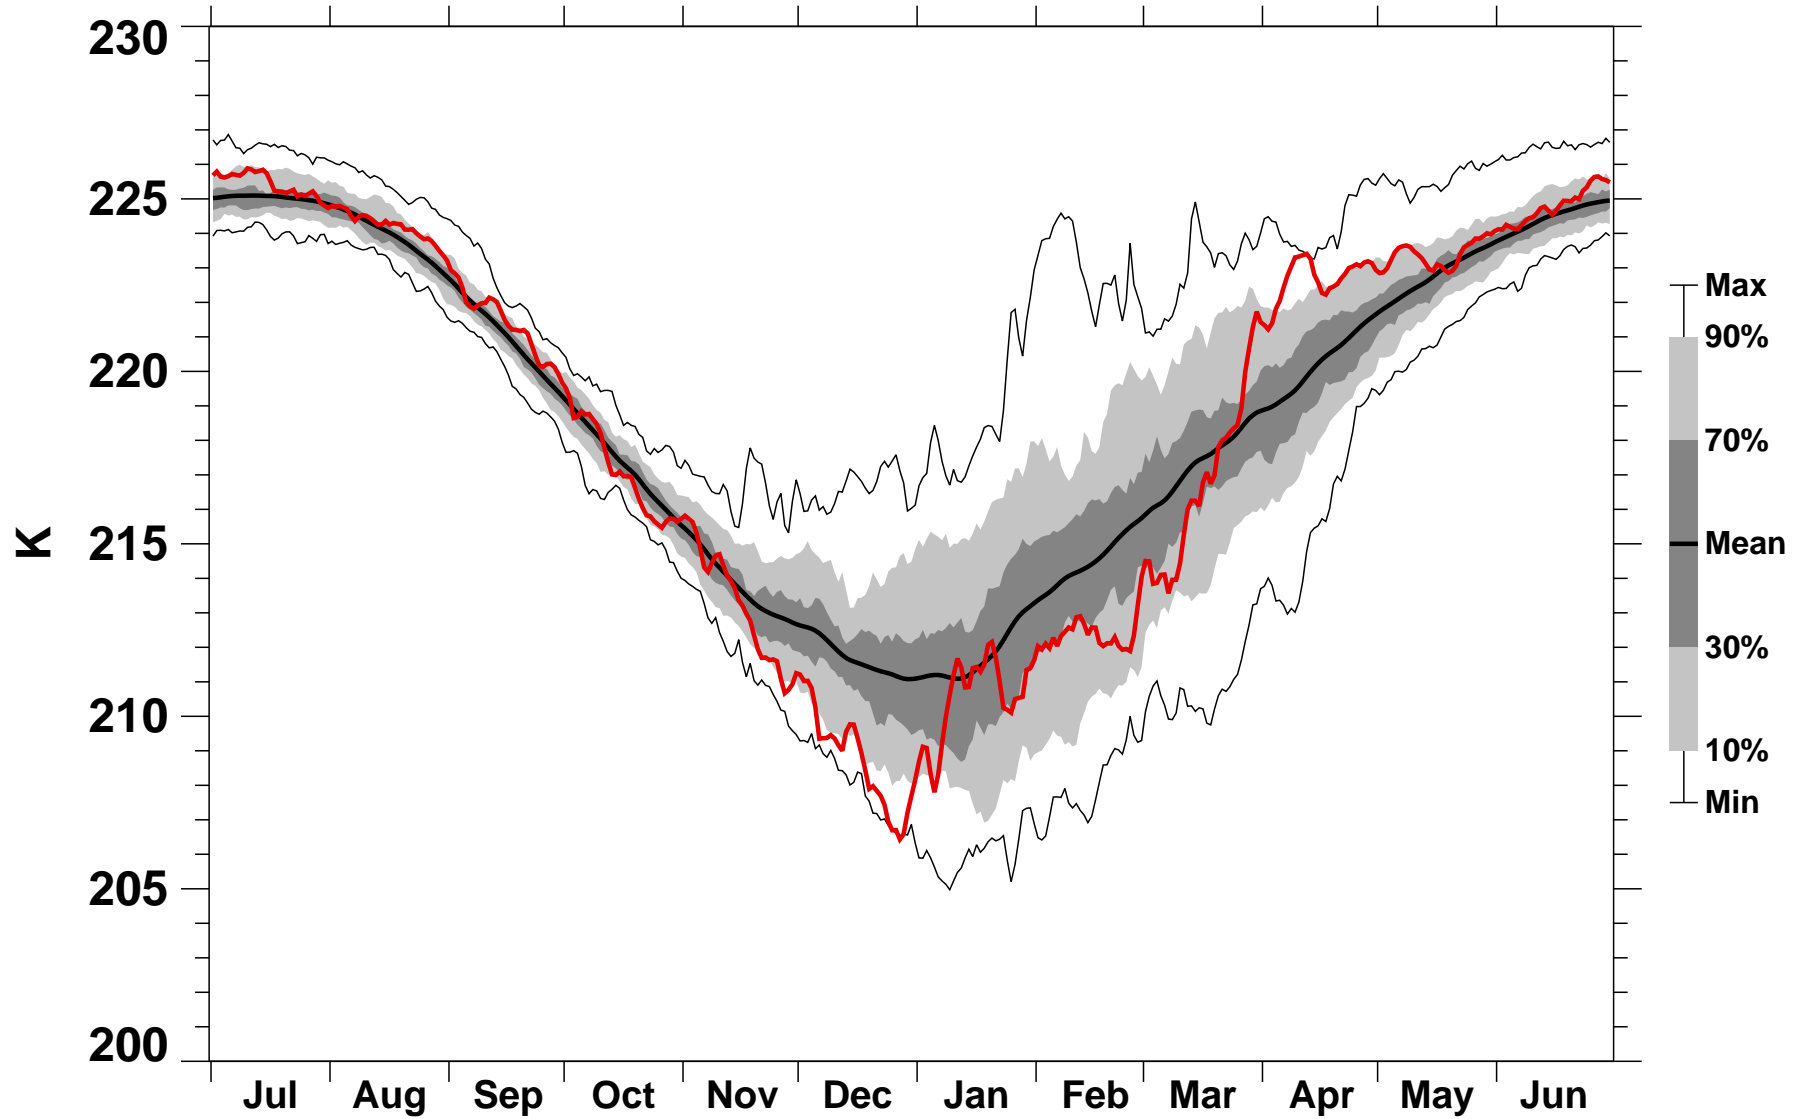

55-75°N Zonal Mean Temperature 70 hPa MERRA2

1978/1979–2024/2025

2013/2014