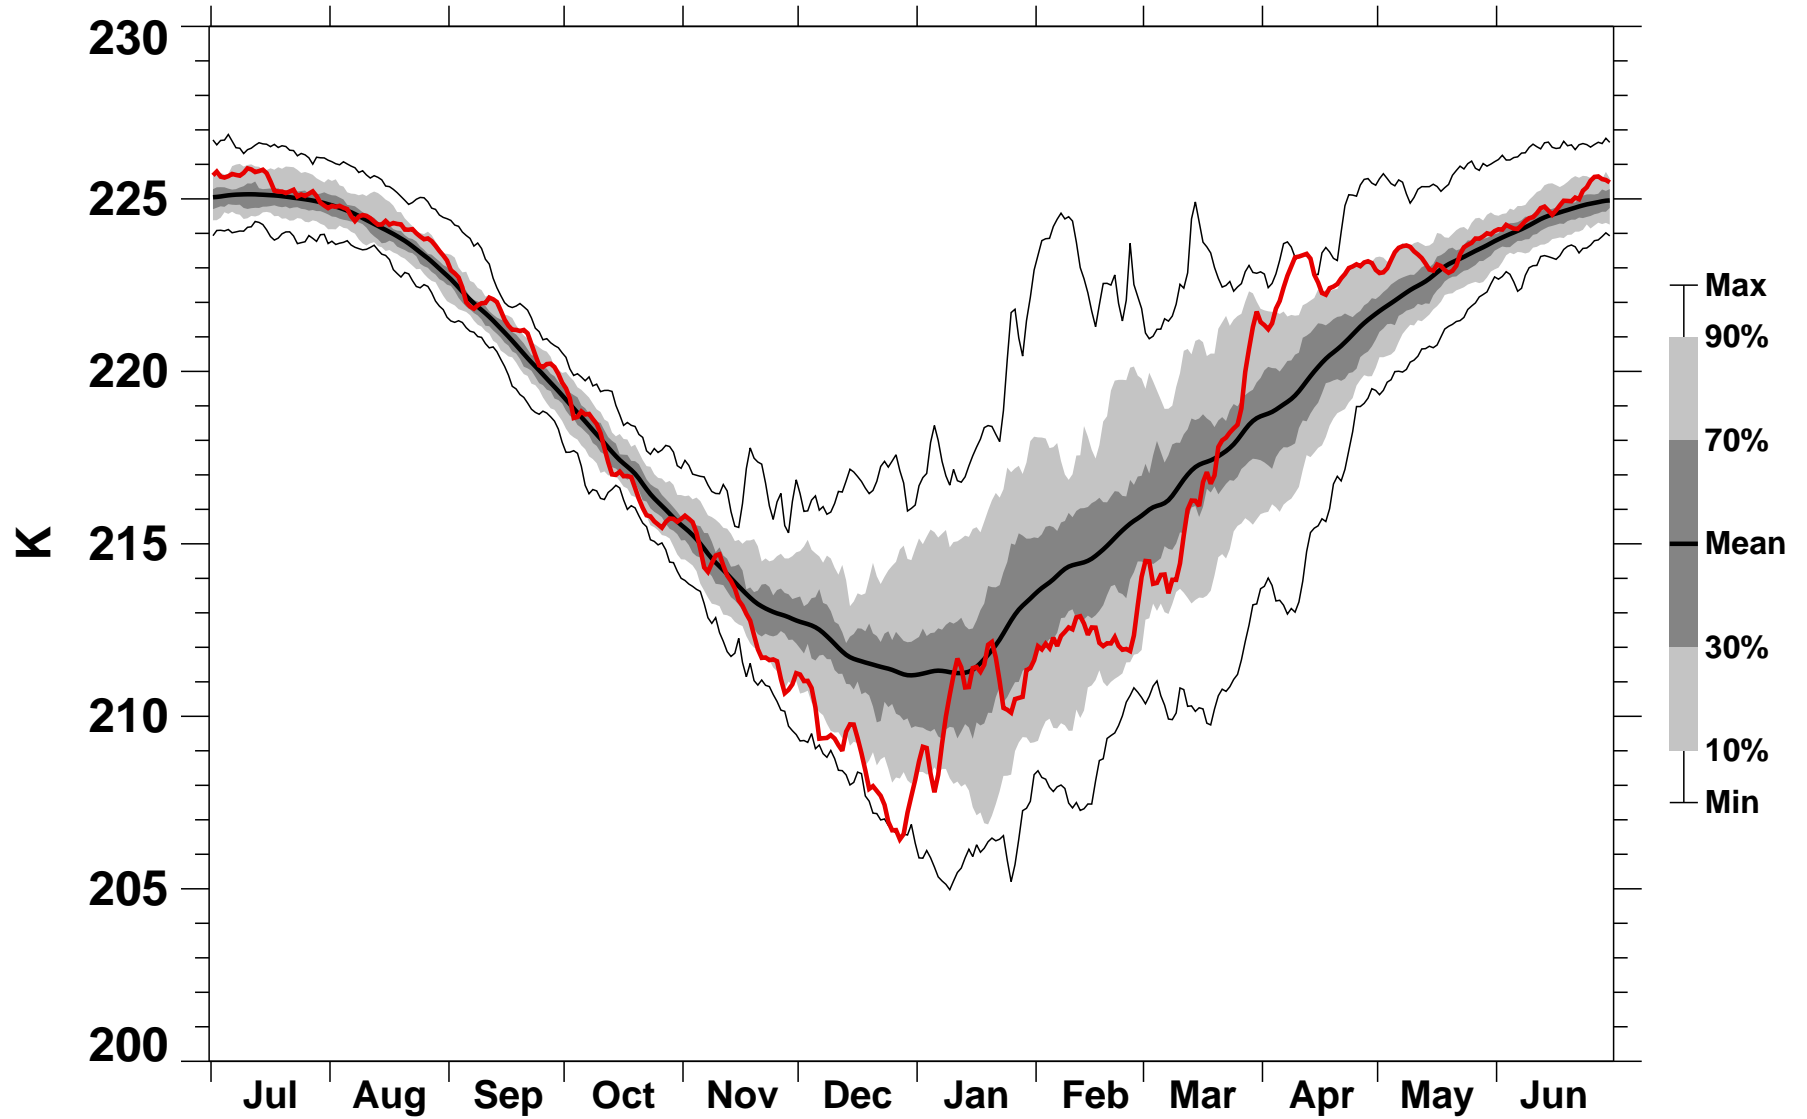

55-75°N Zonal Mean Temperature 70 hPa MERRA2

1978/1979–2020/2021

2013/2014