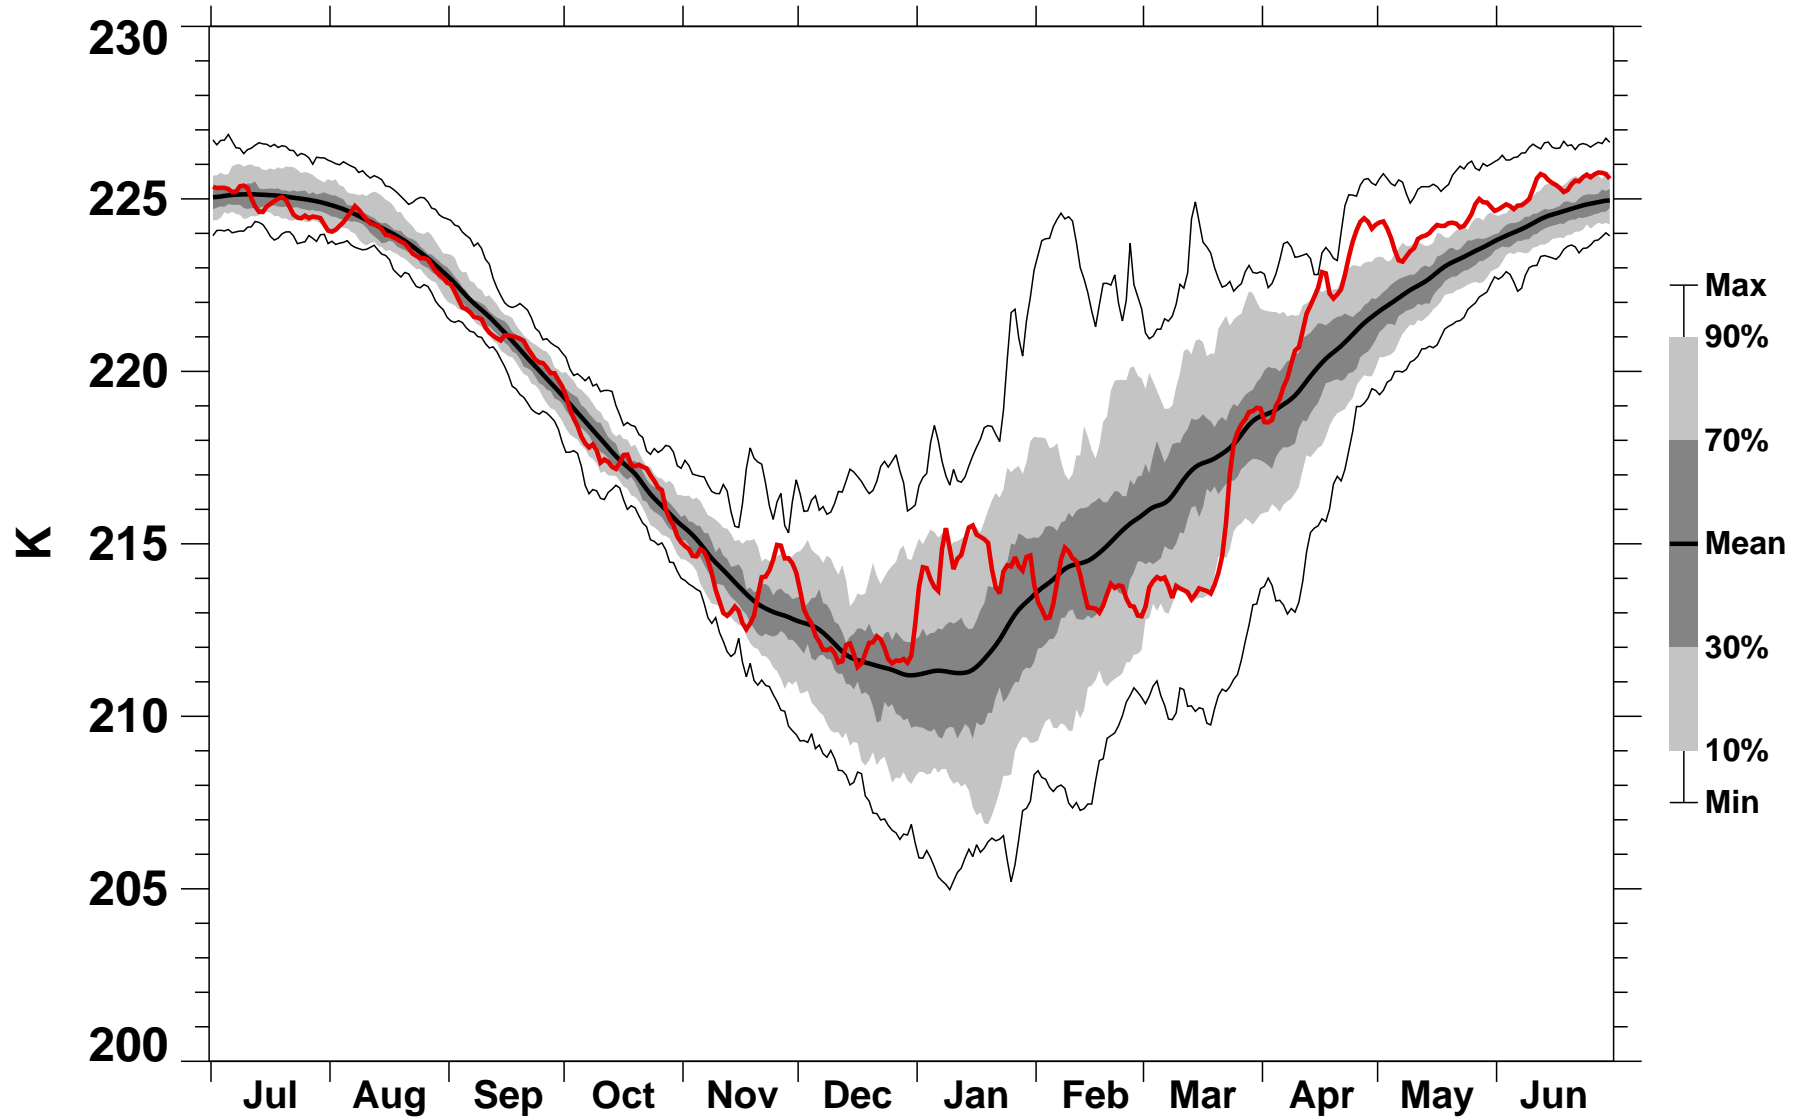

55-75°N Zonal Mean Temperature 70 hPa MERRA2

1978/1979-2020/2021

2014/2015