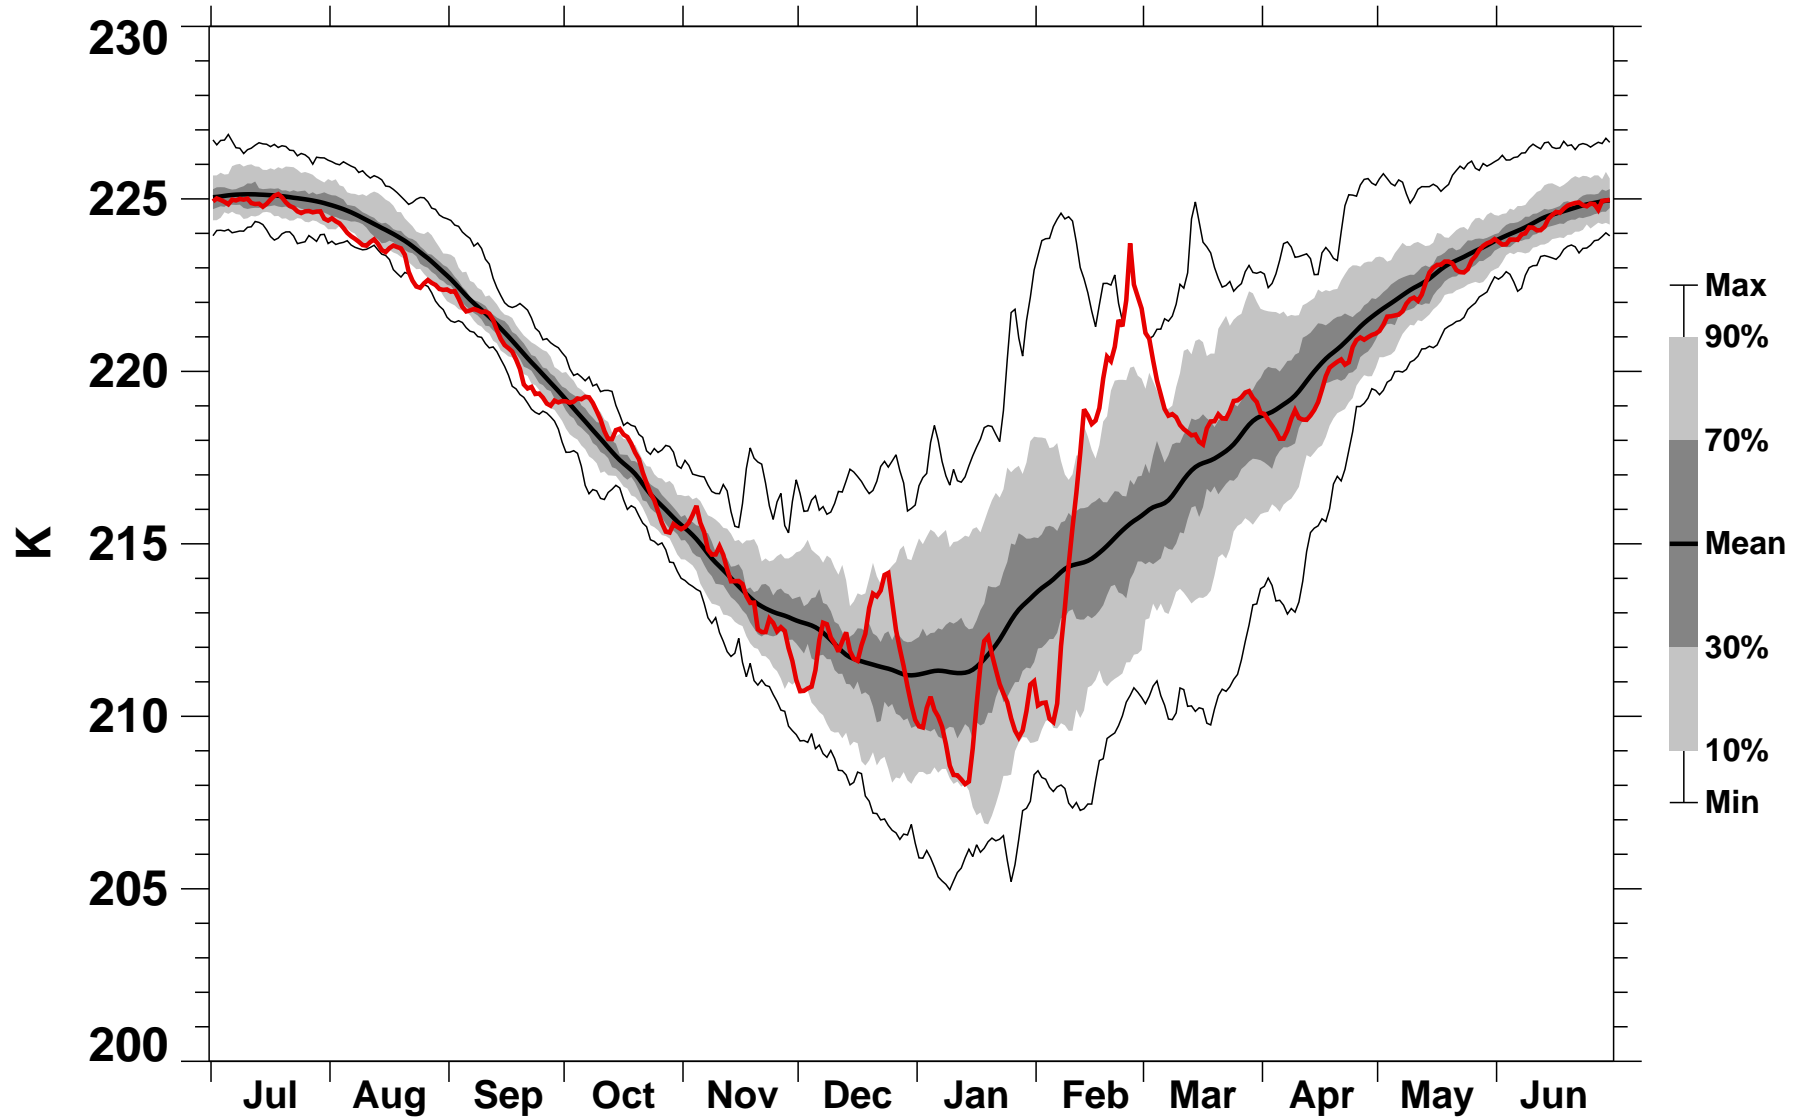

55-75°N Zonal Mean Temperature 70 hPa MERRA2

1978/1979–2020/2021

2017/2018