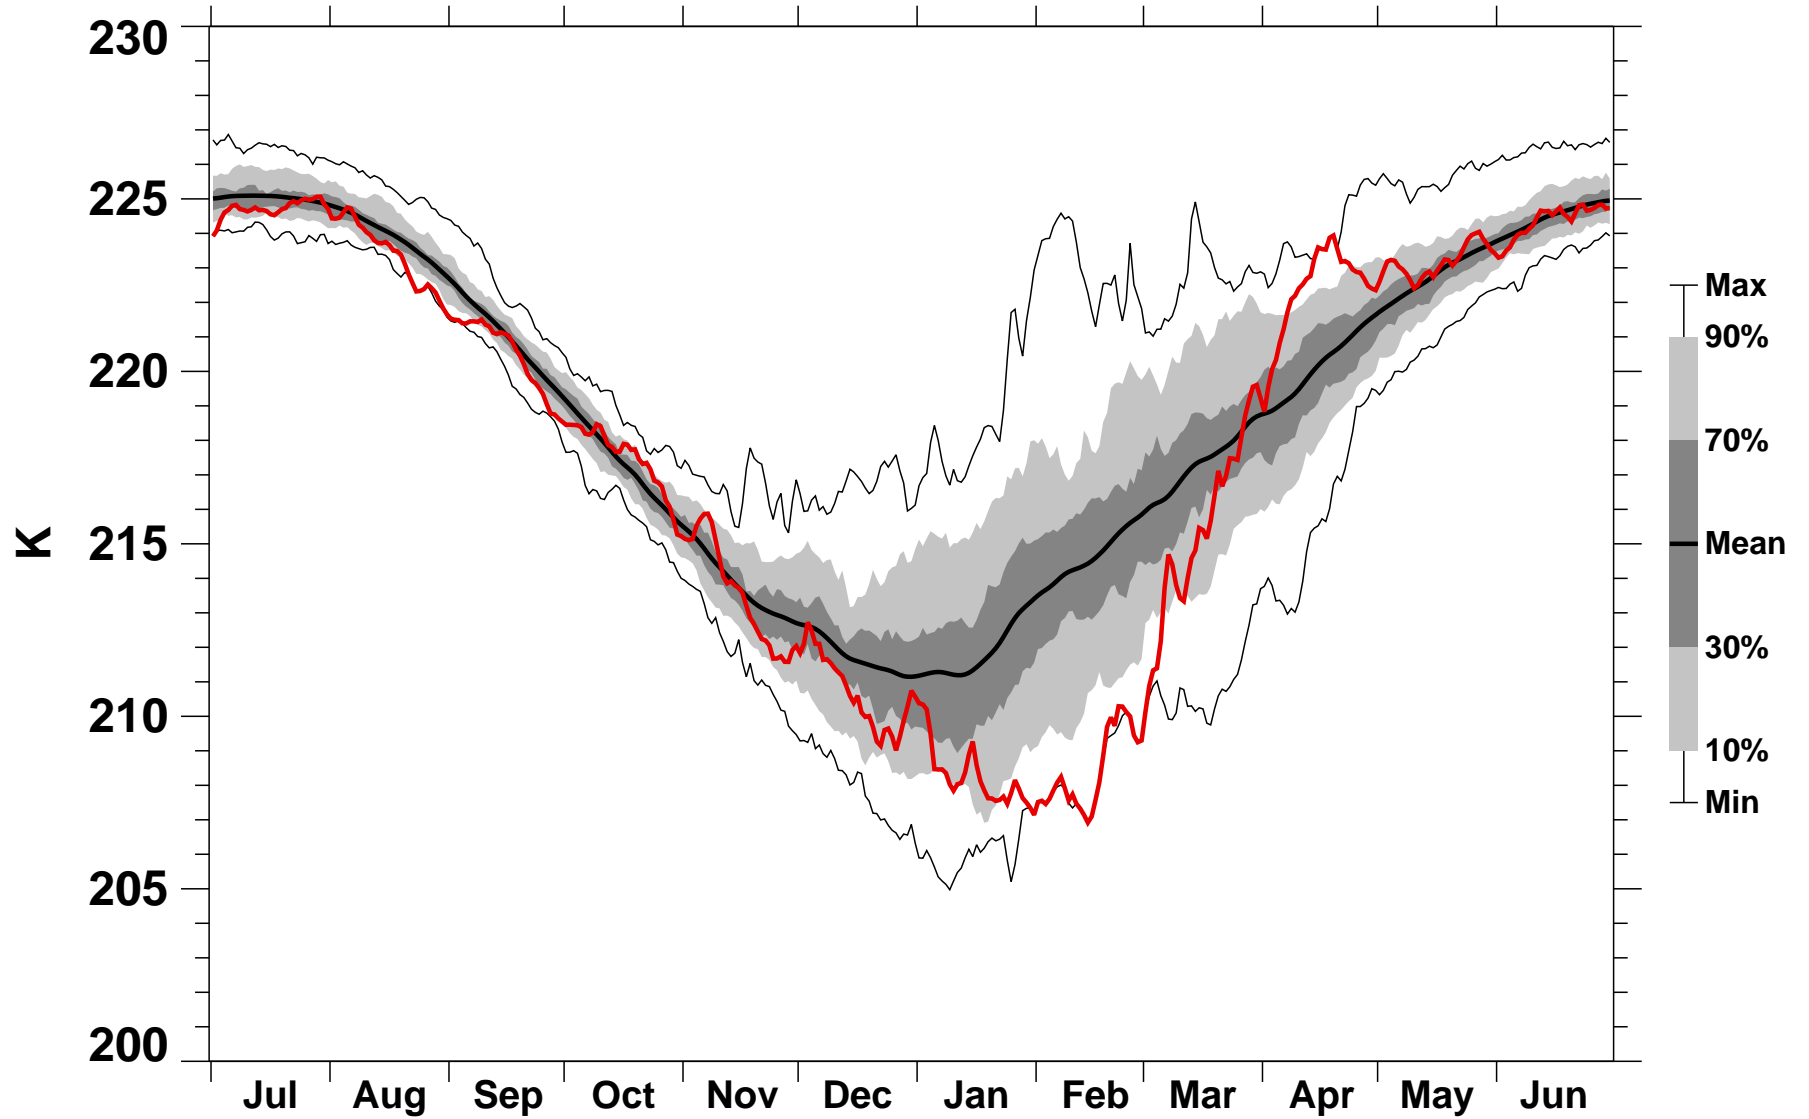

55-75°N Zonal Mean Temperature 70 hPa MERRA2

1978/1979–2023/2024

2021/2022