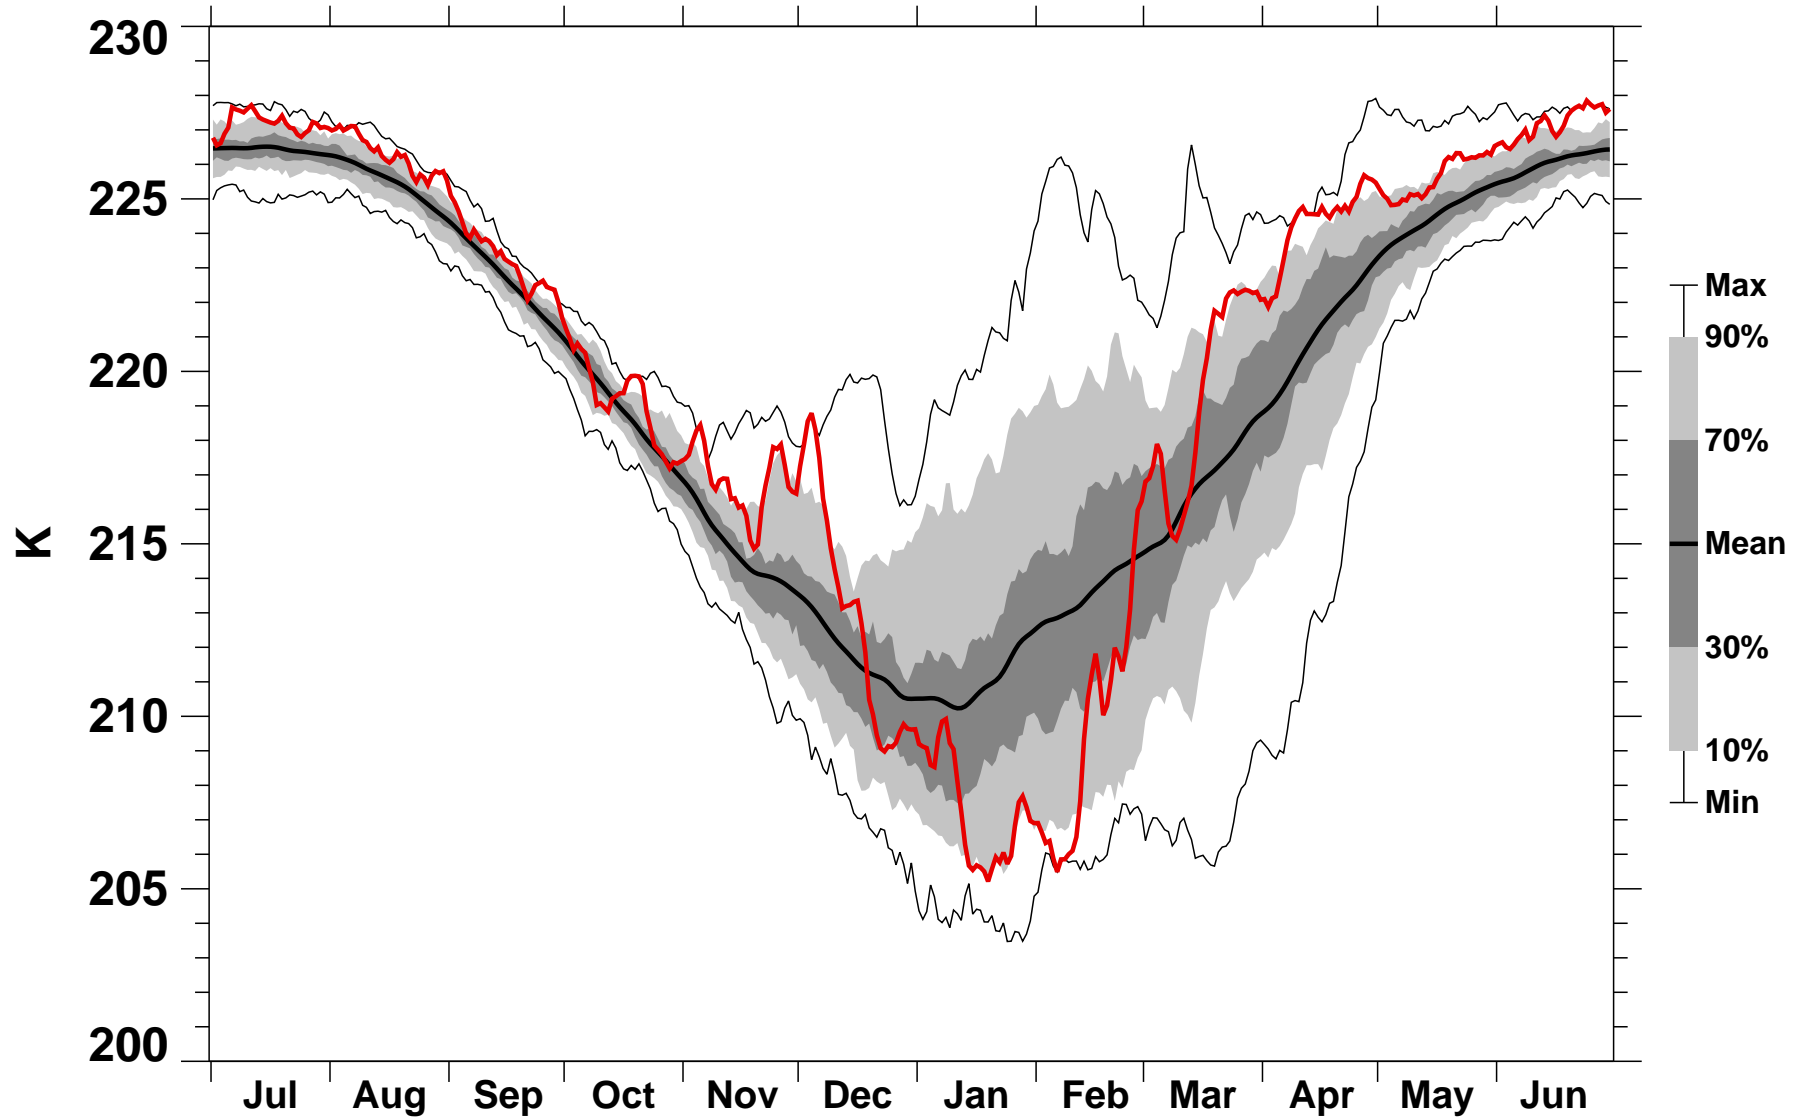

60-90°N Zonal Mean Temperature 100 hPa MERRA2

1978/1979-2020/2021

1979/1980