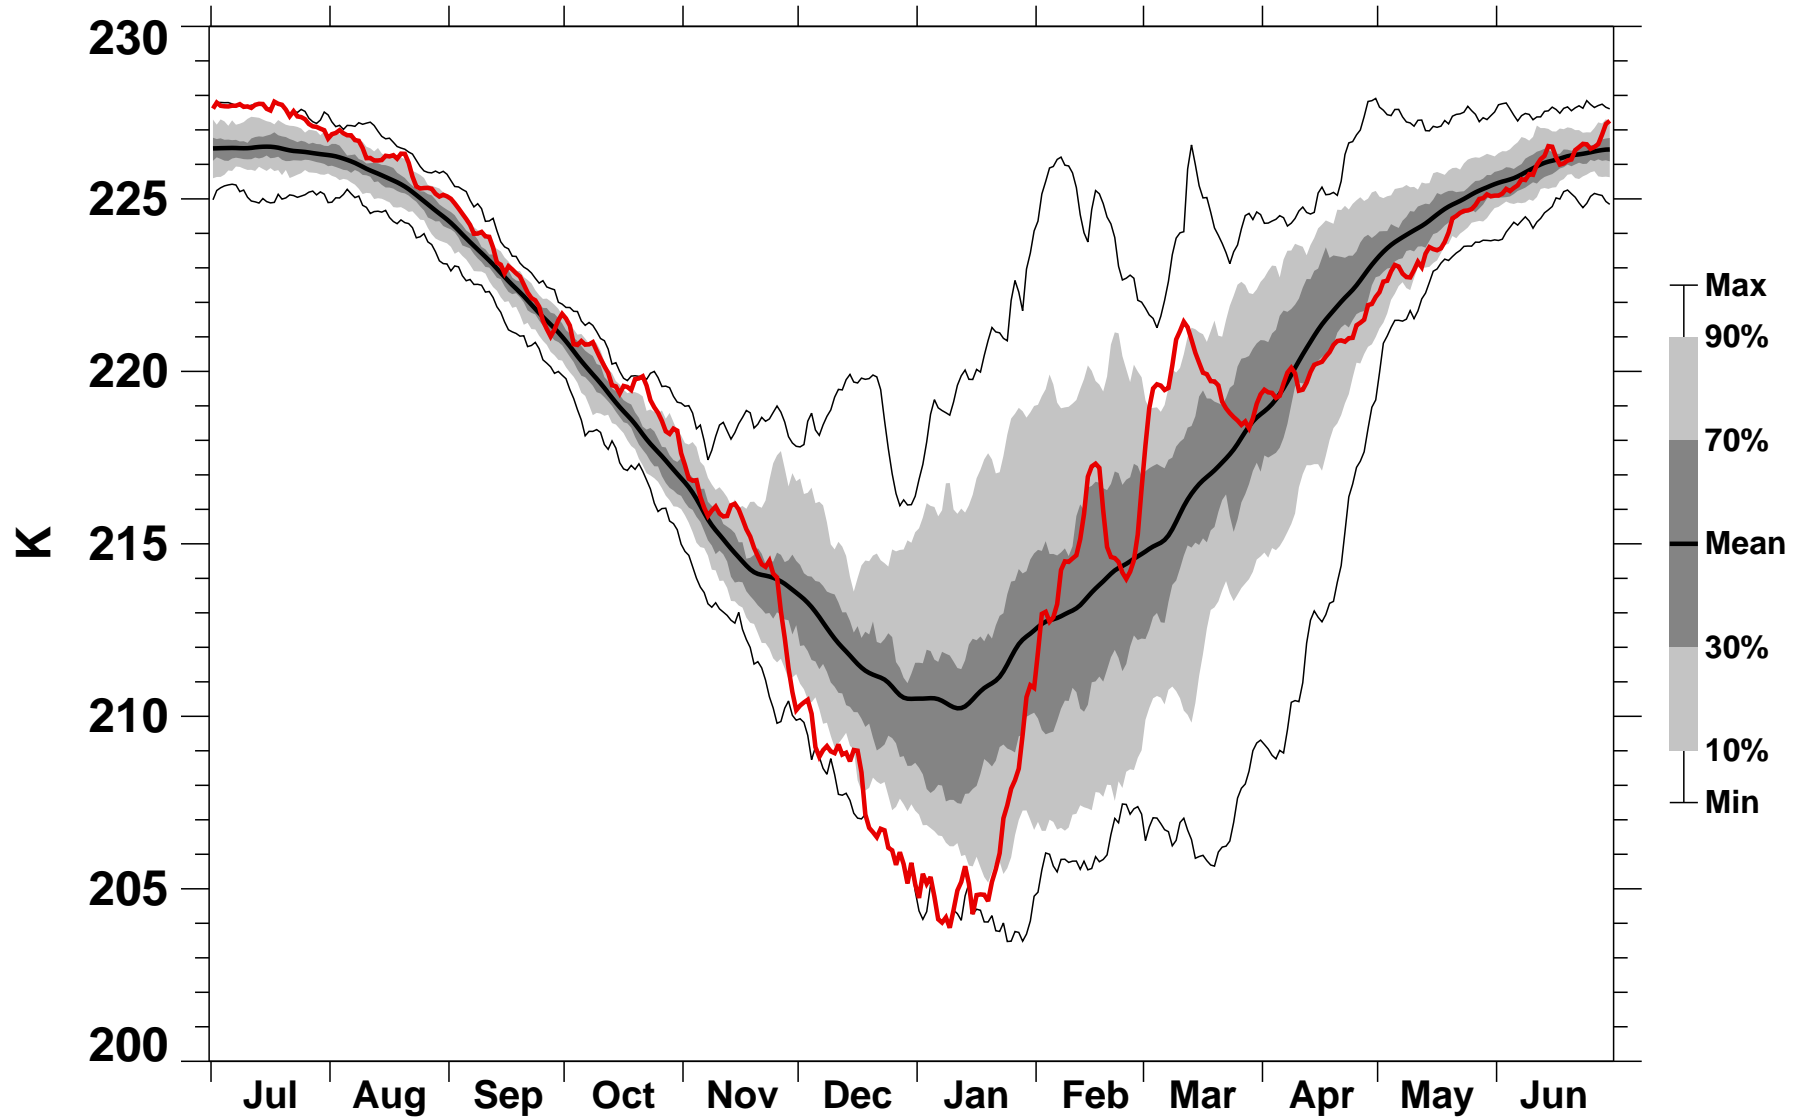

# 60-90°N Zonal Mean Temperature 100 hPa MERRA2

1978/1979-2020/2021

1980/1981