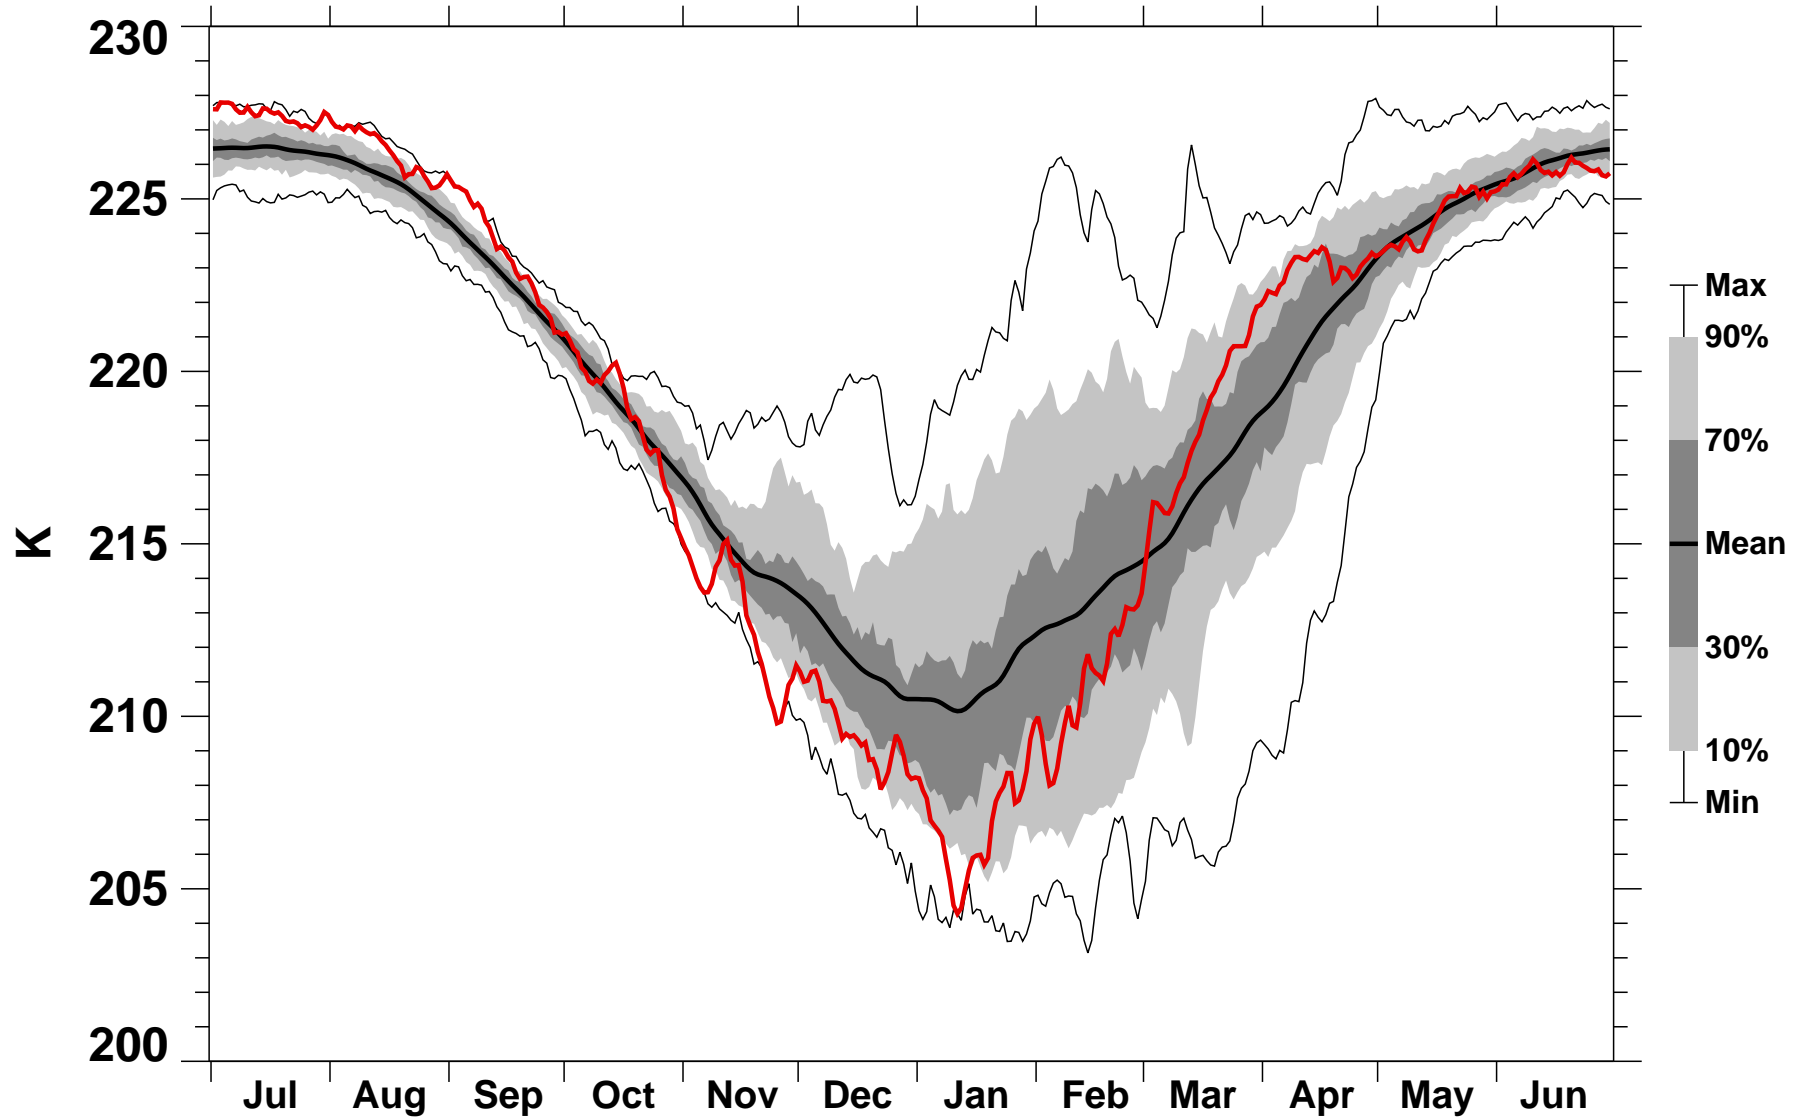

# 60-90°N Zonal Mean Temperature 100 hPa MERRA2

1978/1979-2021/2022

1982/1983