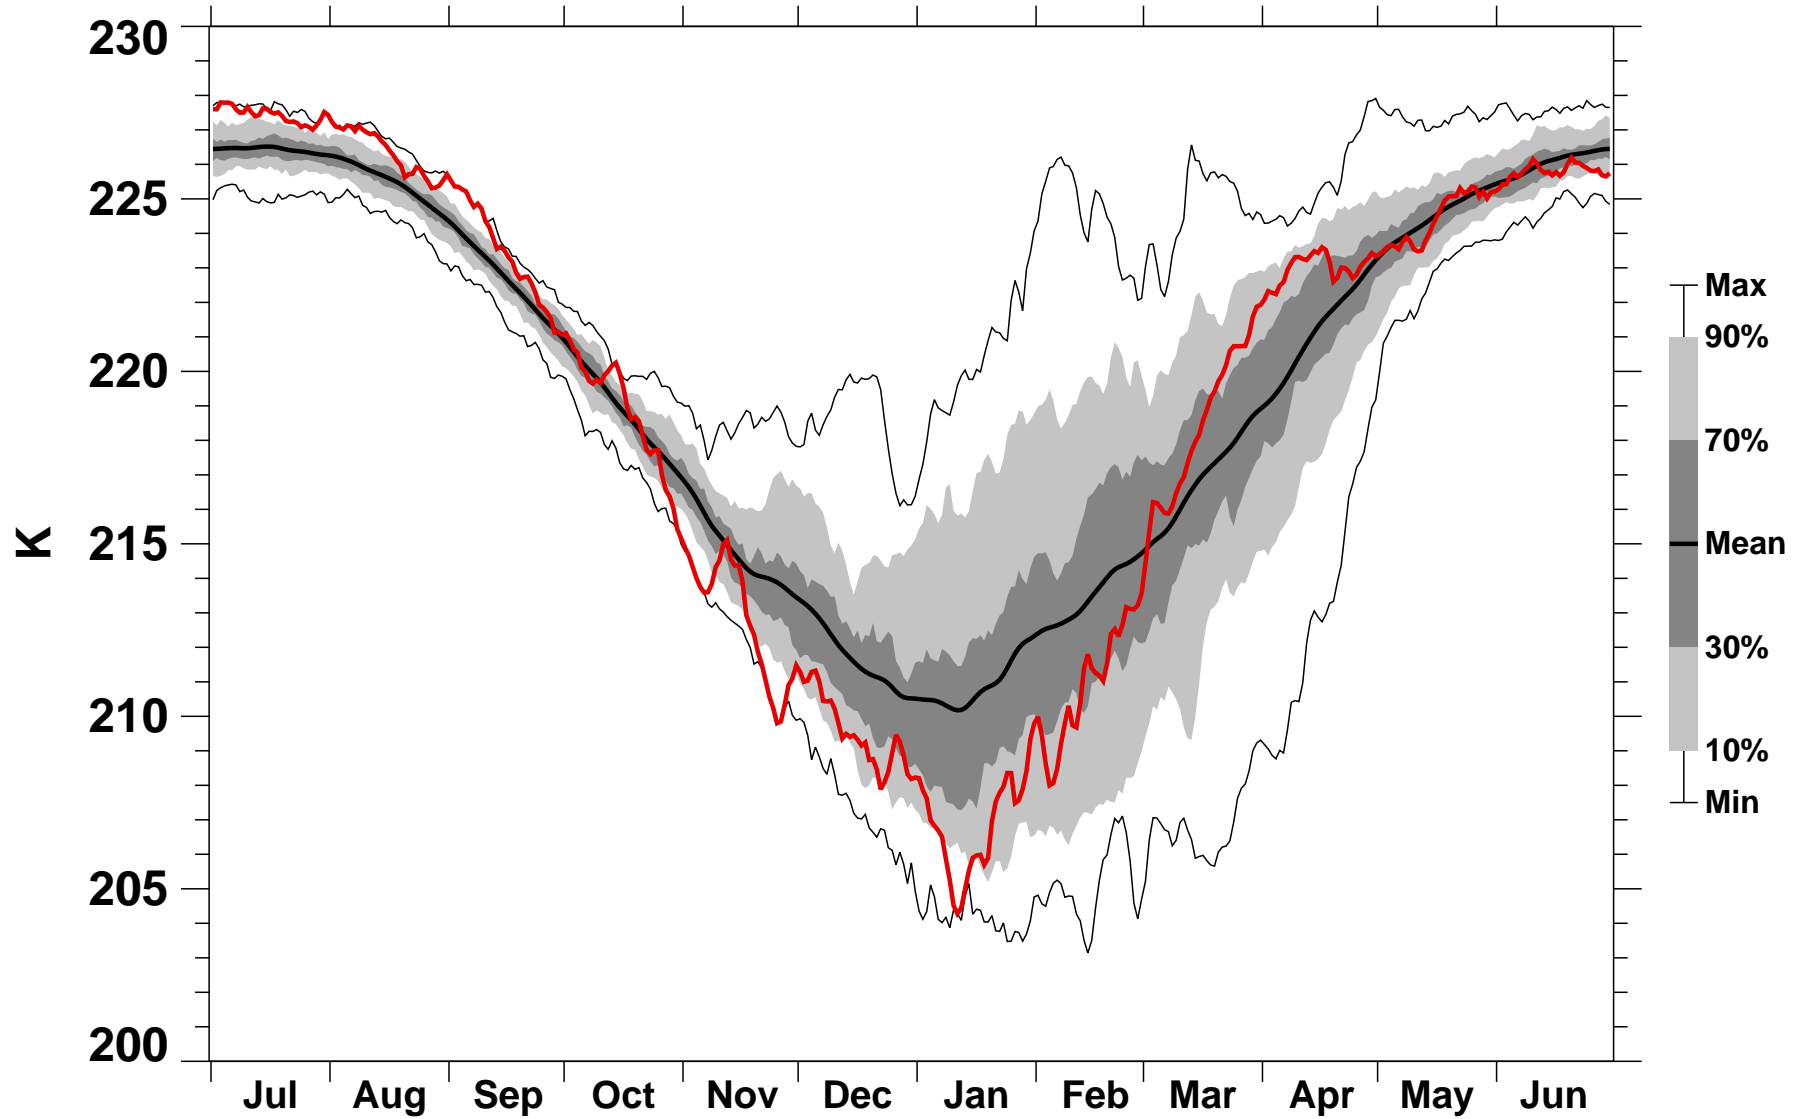

60-90°N Zonal Mean Temperature 100 hPa MERRA2

1978/1979–2023/2024

1982/1983