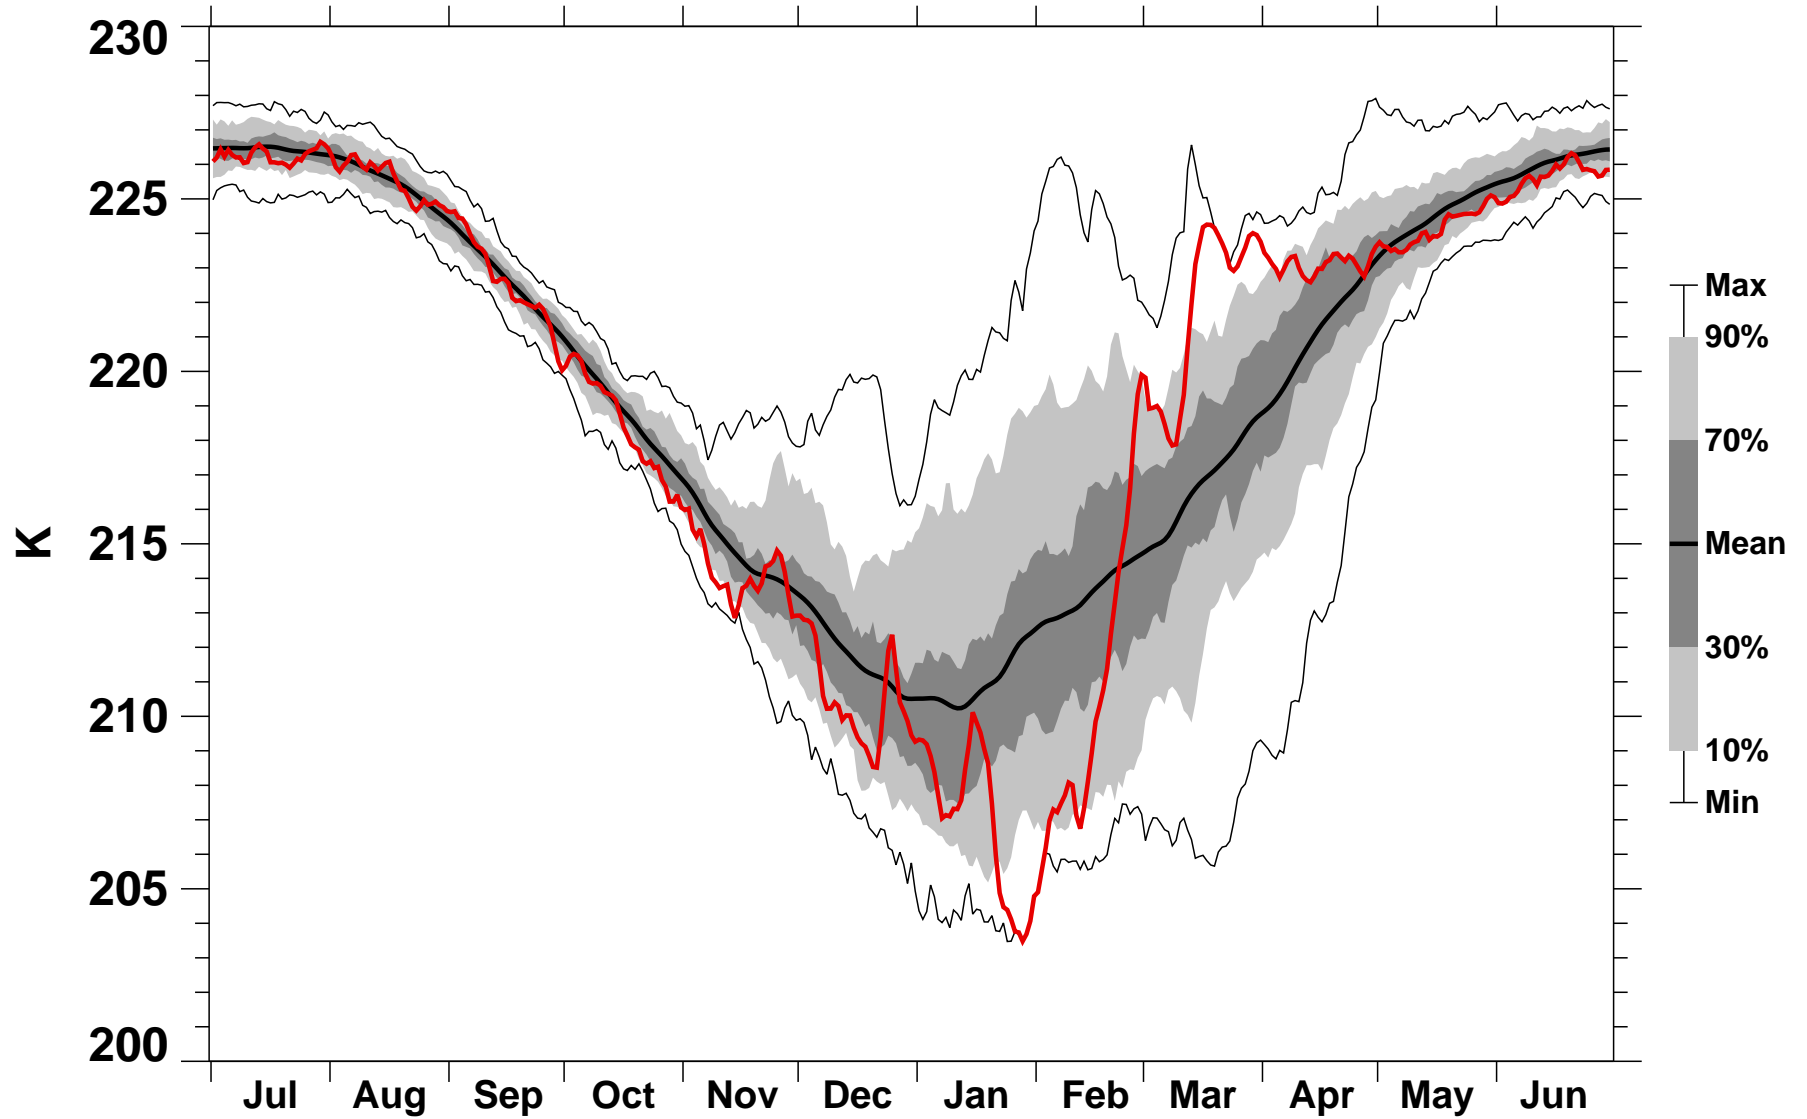

60-90°N Zonal Mean Temperature 100 hPa MERRA2

1978/1979-2020/2021

1983/1984