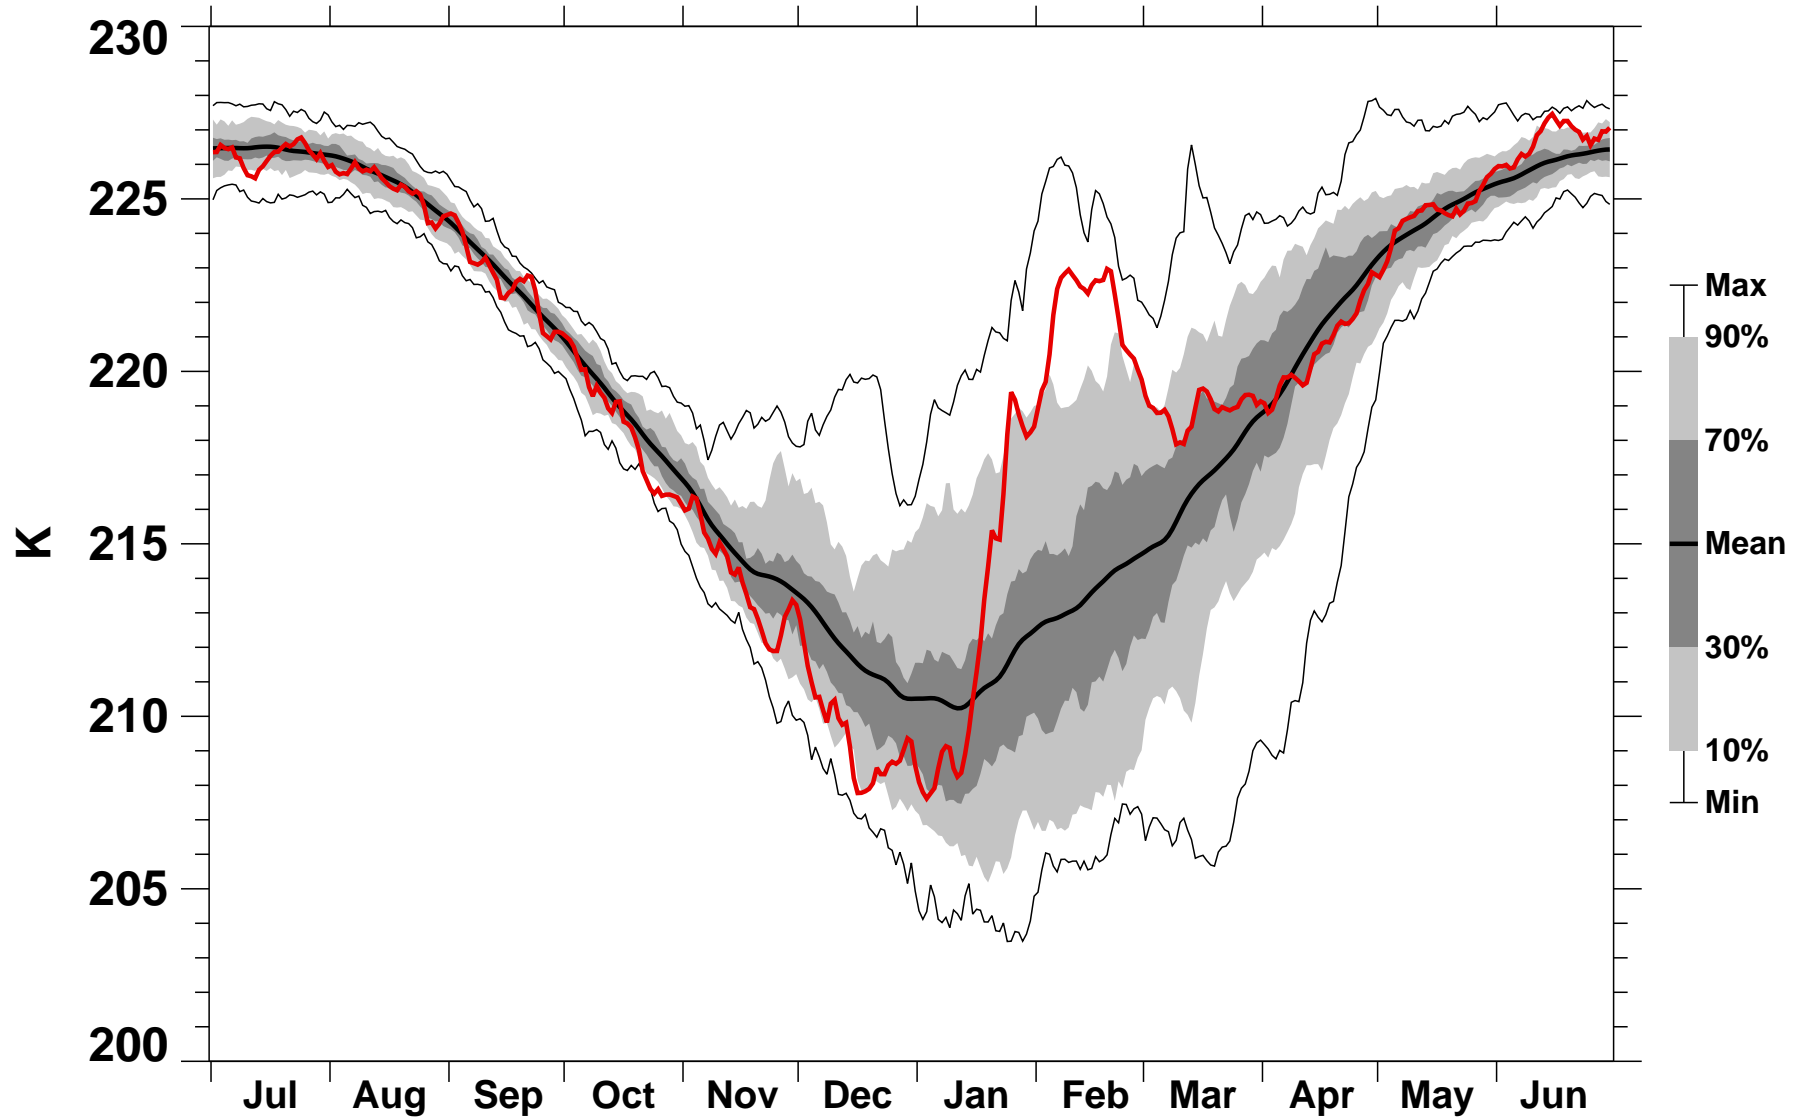

60-90°N Zonal Mean Temperature 100 hPa MERRA2

1978/1979–2020/2021

1986/1987