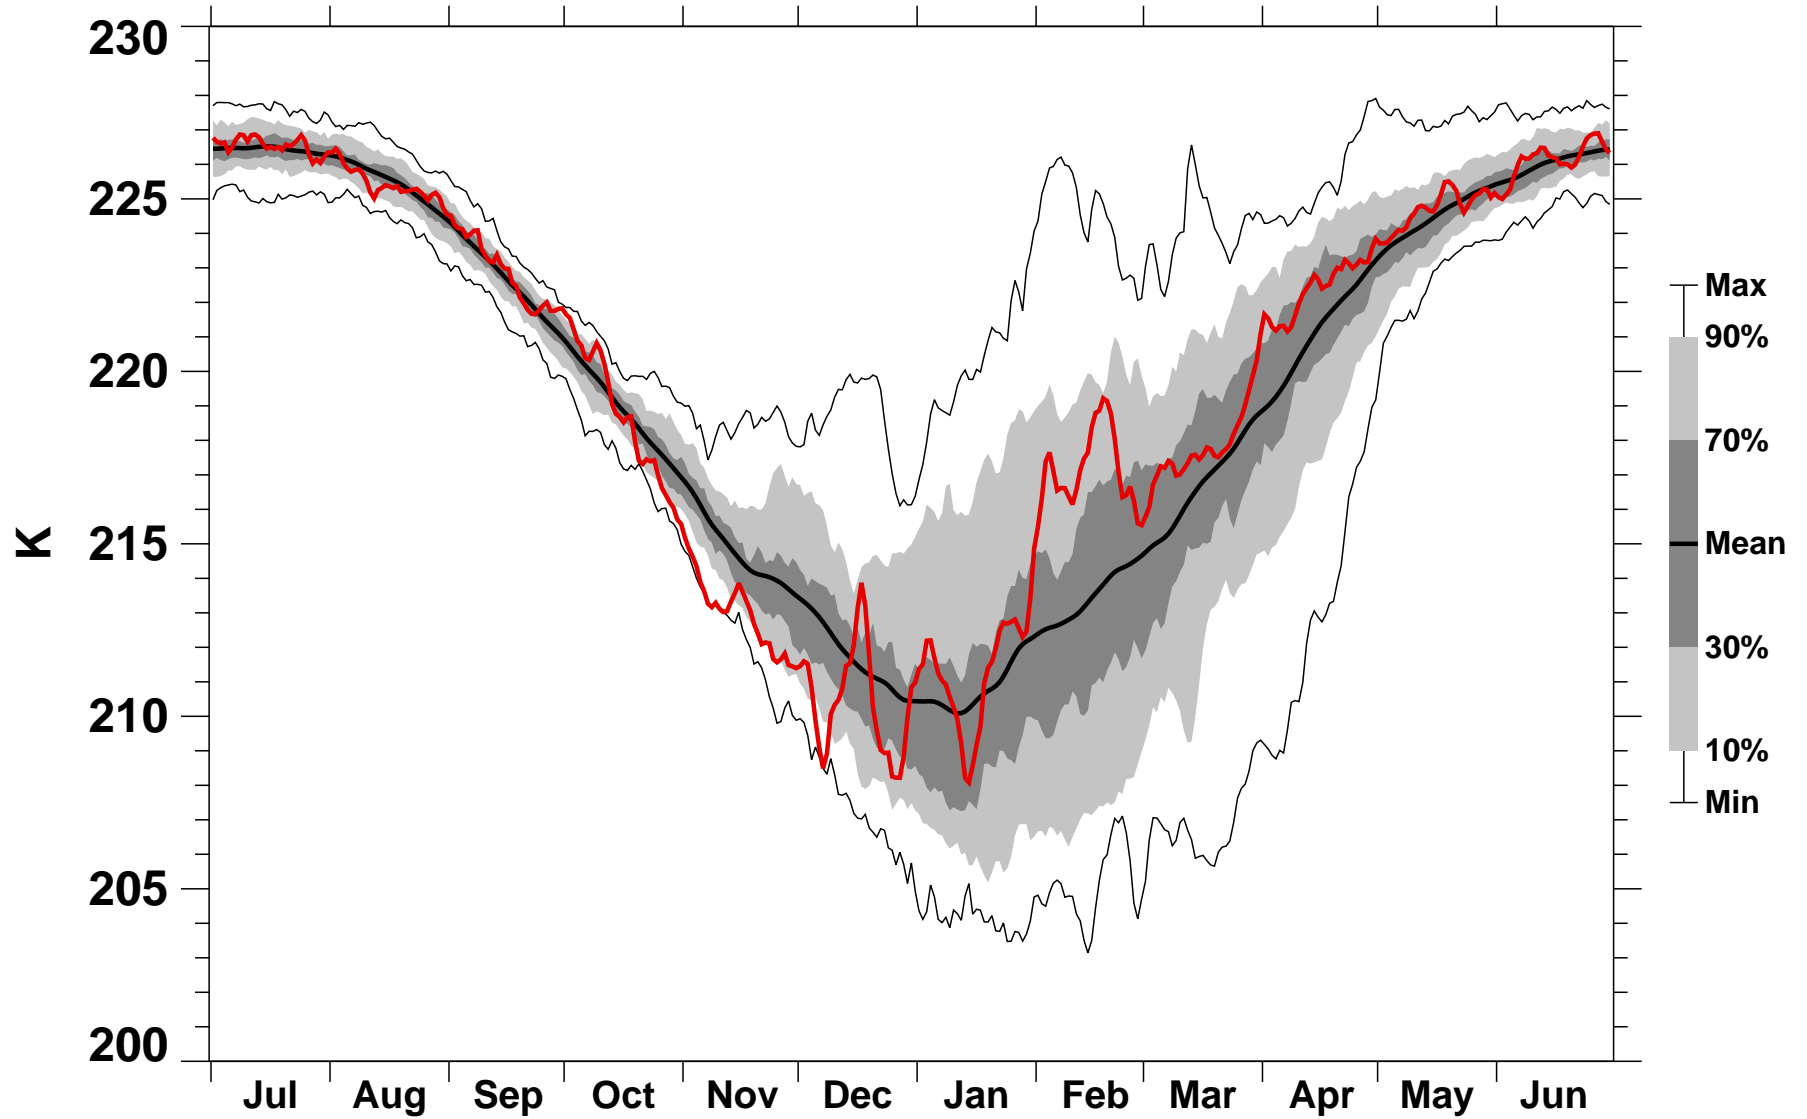

60-90°N Zonal Mean Temperature 100 hPa MERRA2

1978/1979-2022/2023

1990/1991