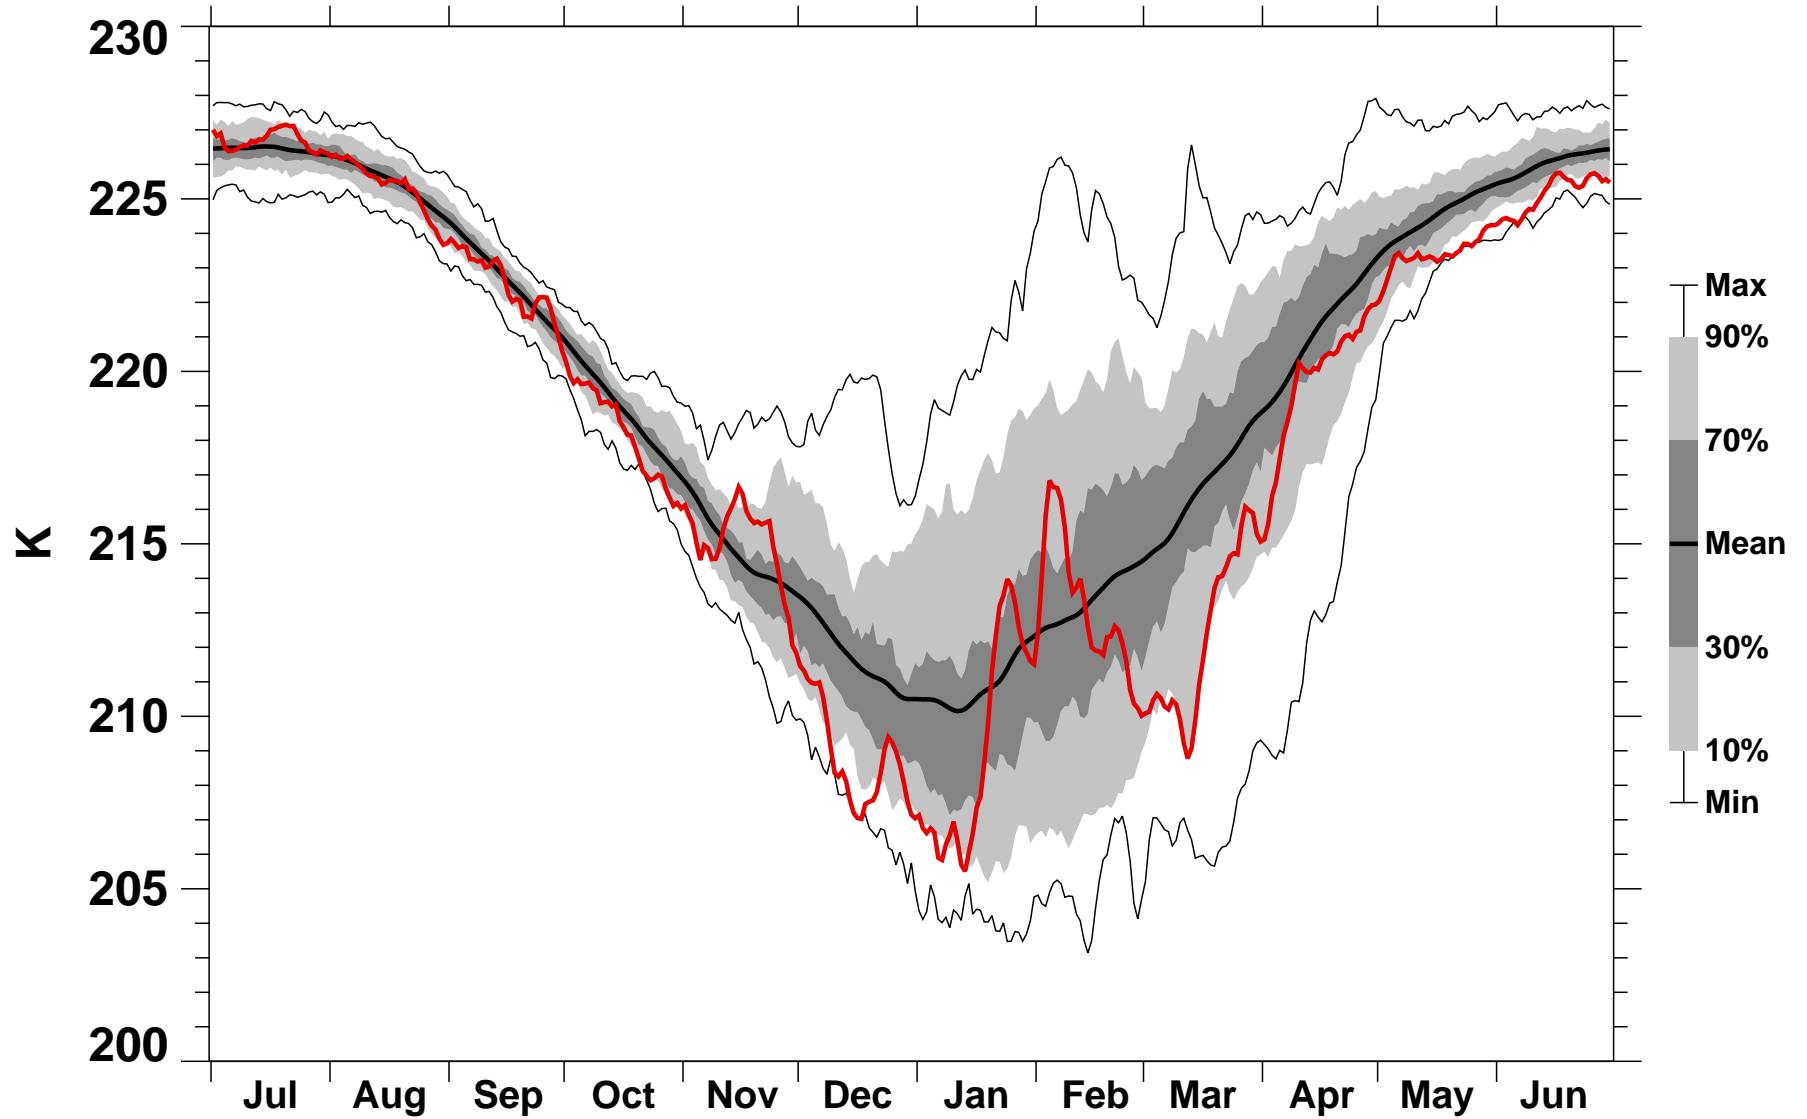

# 60-90°N Zonal Mean Temperature 100 hPa MERRA2

1978/1979–2021/2022

1994/1995