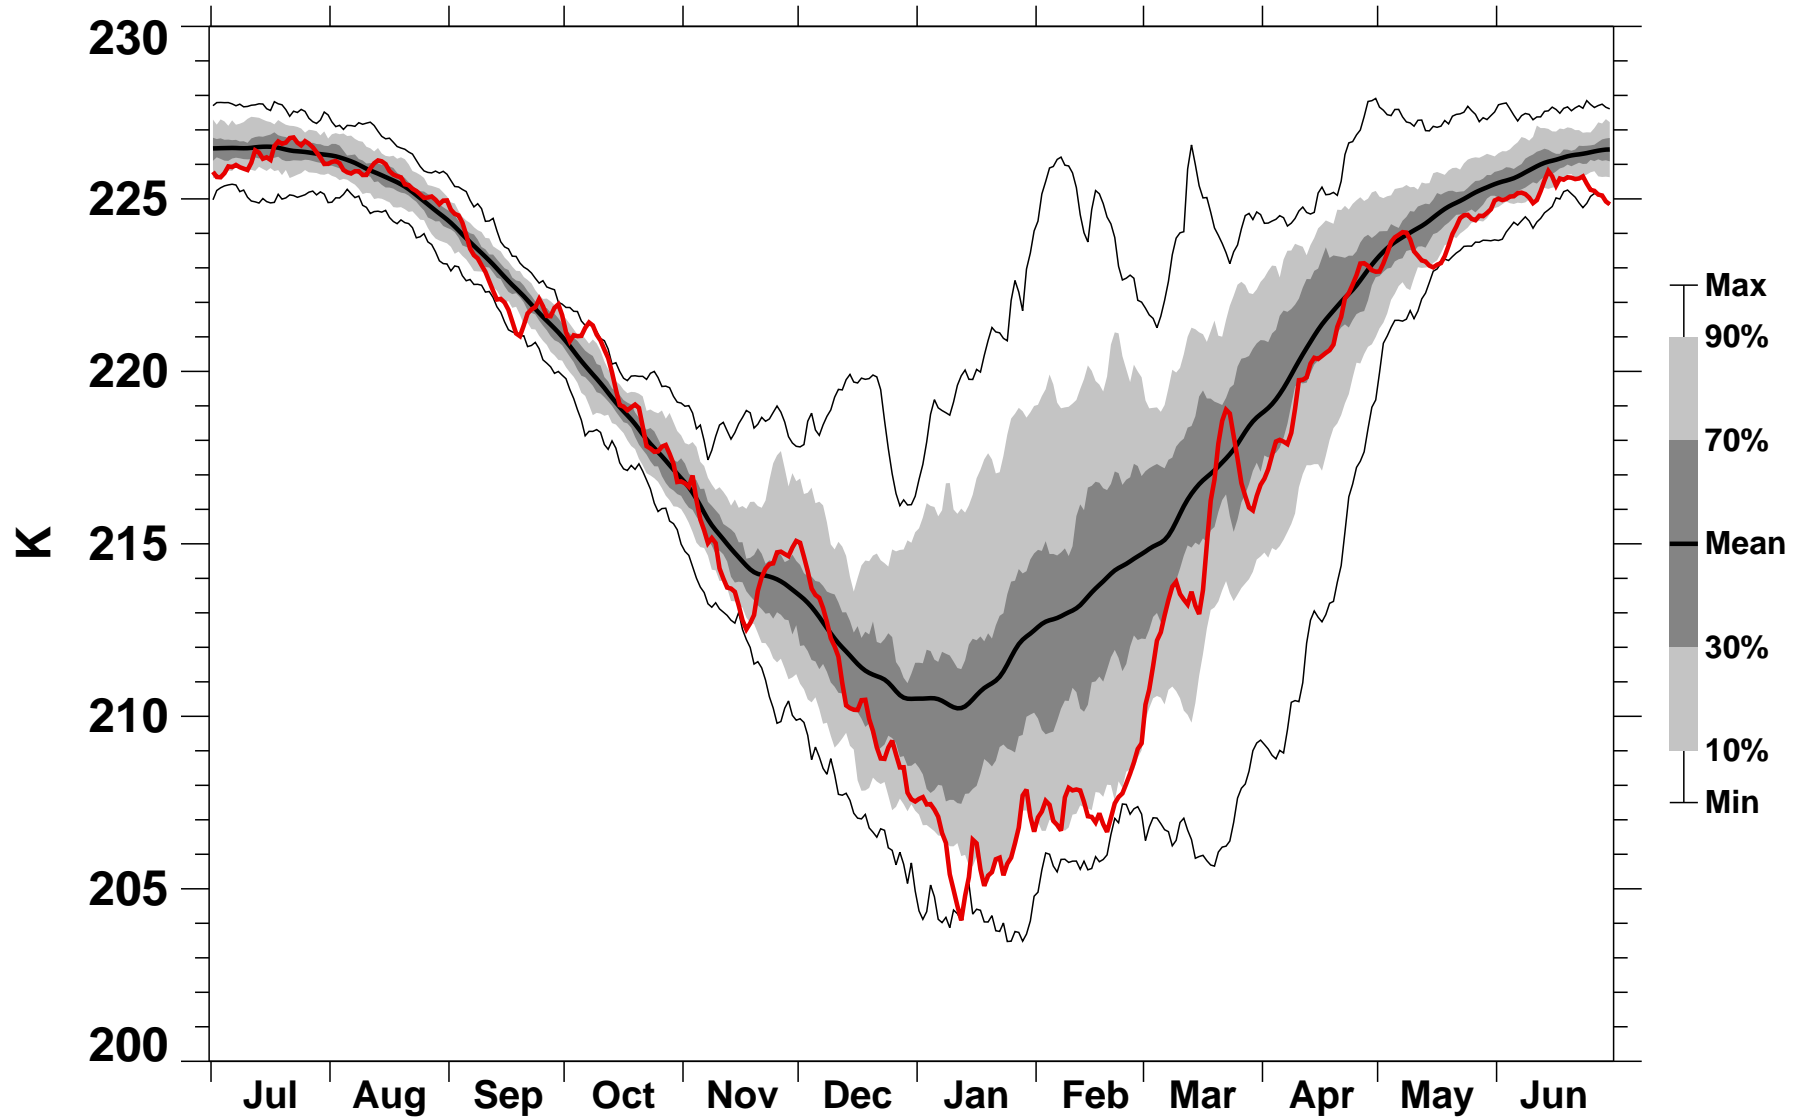

60-90°N Zonal Mean Temperature 100 hPa MERRA2

1978/1979-2020/2021

1999/2000