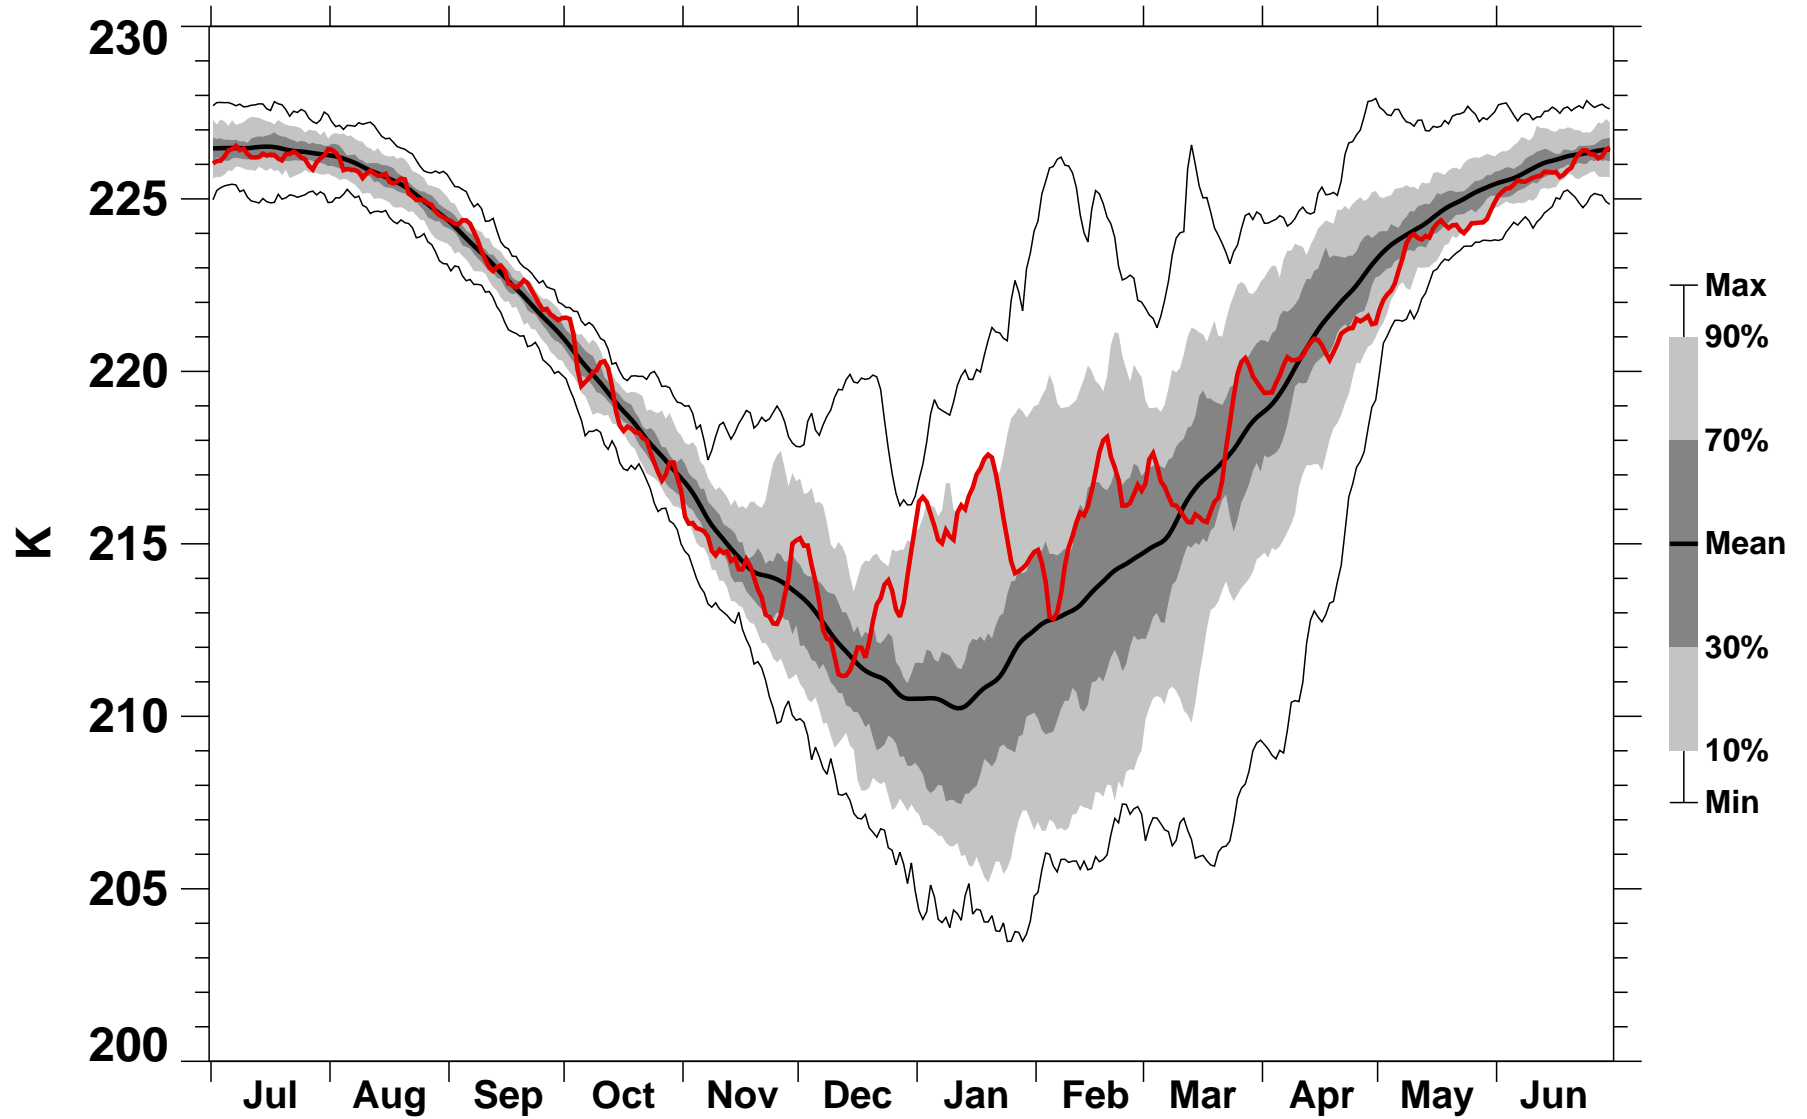

60-90°N Zonal Mean Temperature 100 hPa MERRA2

1978/1979-2020/2021

2001/2002