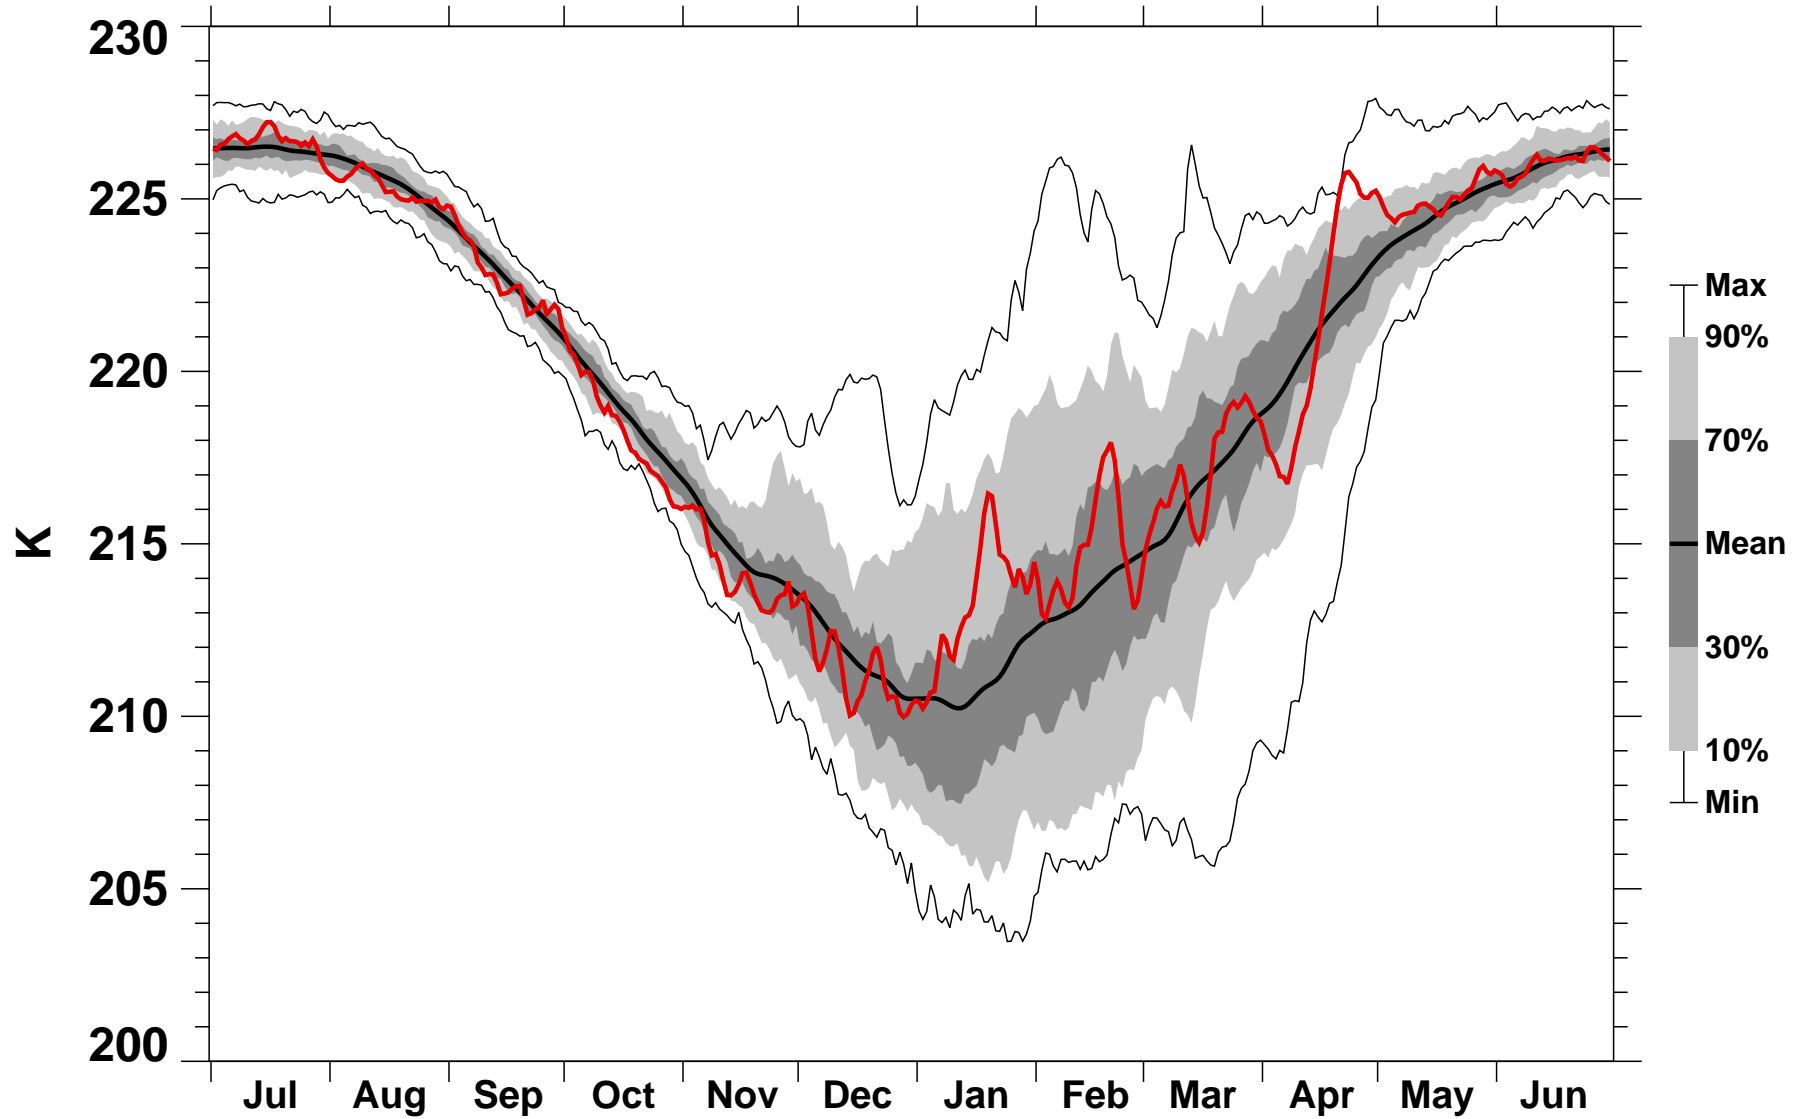

60-90°N Zonal Mean Temperature 100 hPa MERRA2

1978/1979–2020/2021

2002/2003