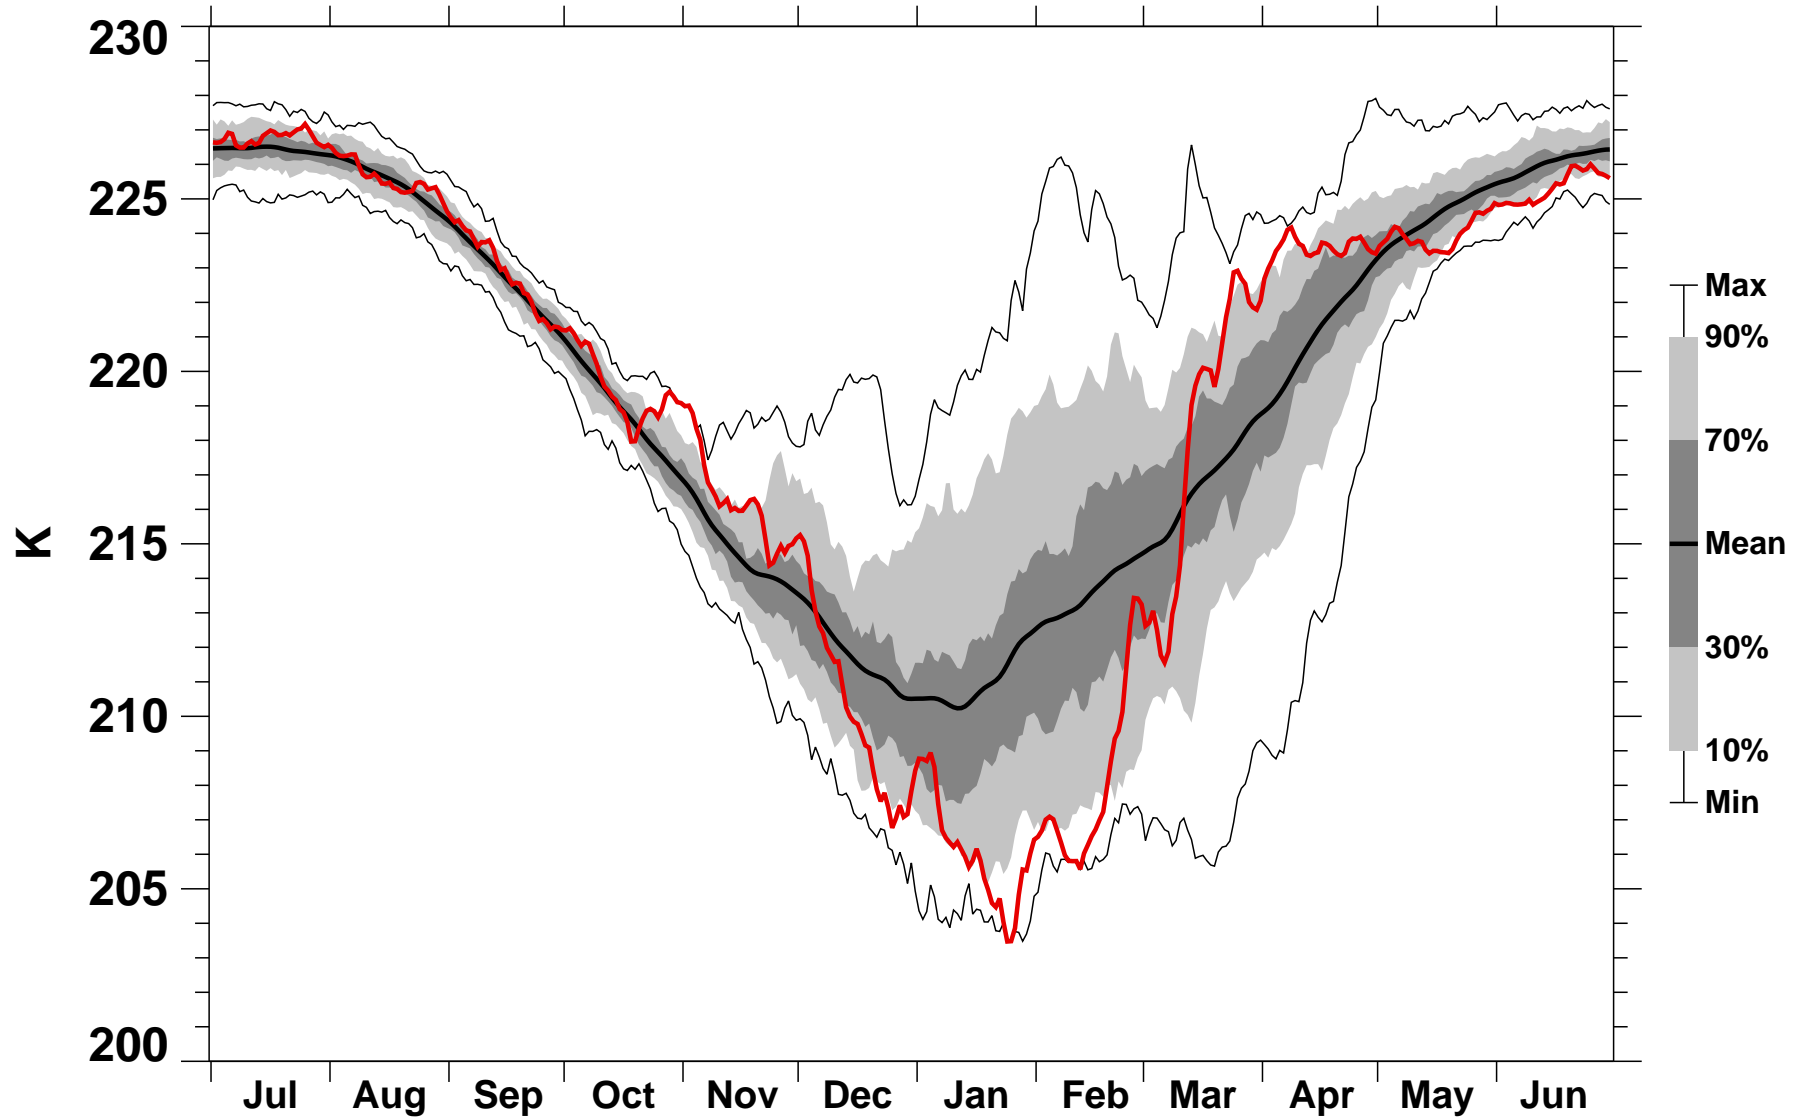

60-90°N Zonal Mean Temperature 100 hPa MERRA2

1978/1979-2020/2021

2004/2005