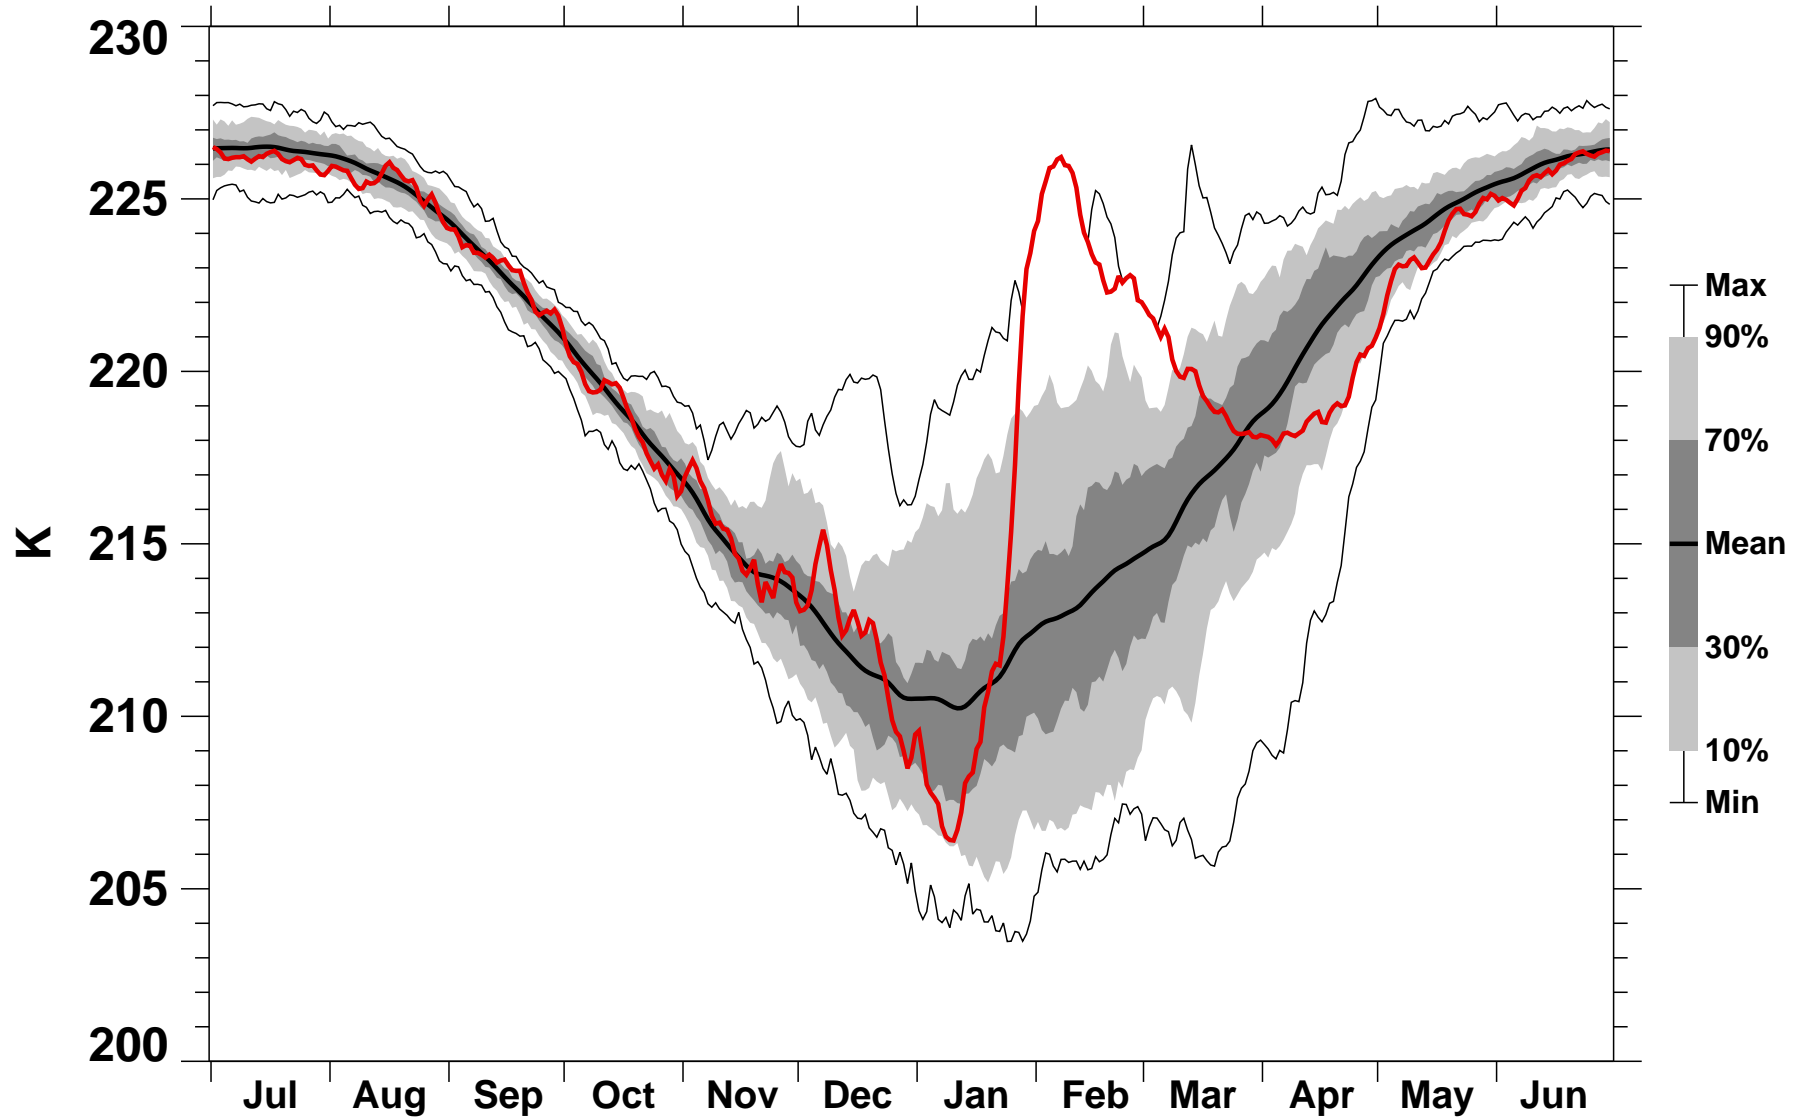

60-90°N Zonal Mean Temperature 100 hPa MERRA2

1978/1979–2020/2021

2008/2009