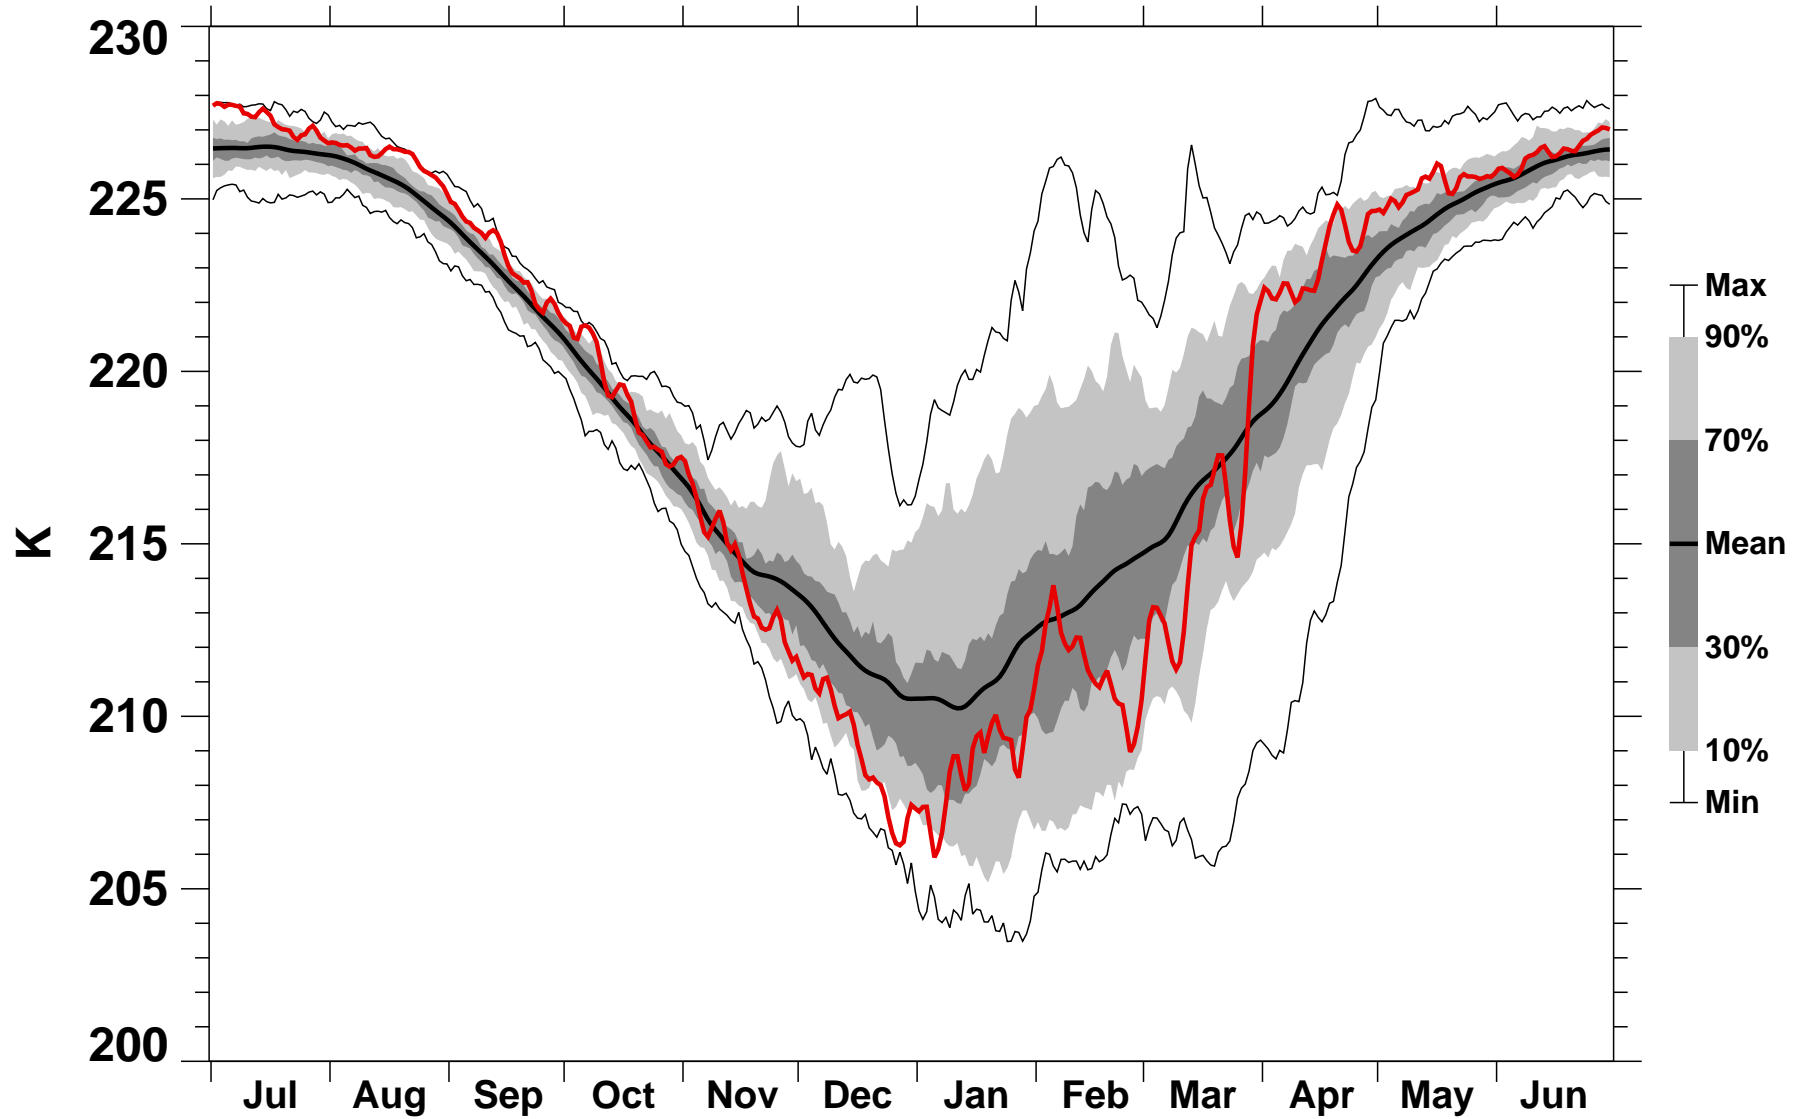

60-90°N Zonal Mean Temperature 100 hPa MERRA2

1978/1979-2020/2021

2013/2014