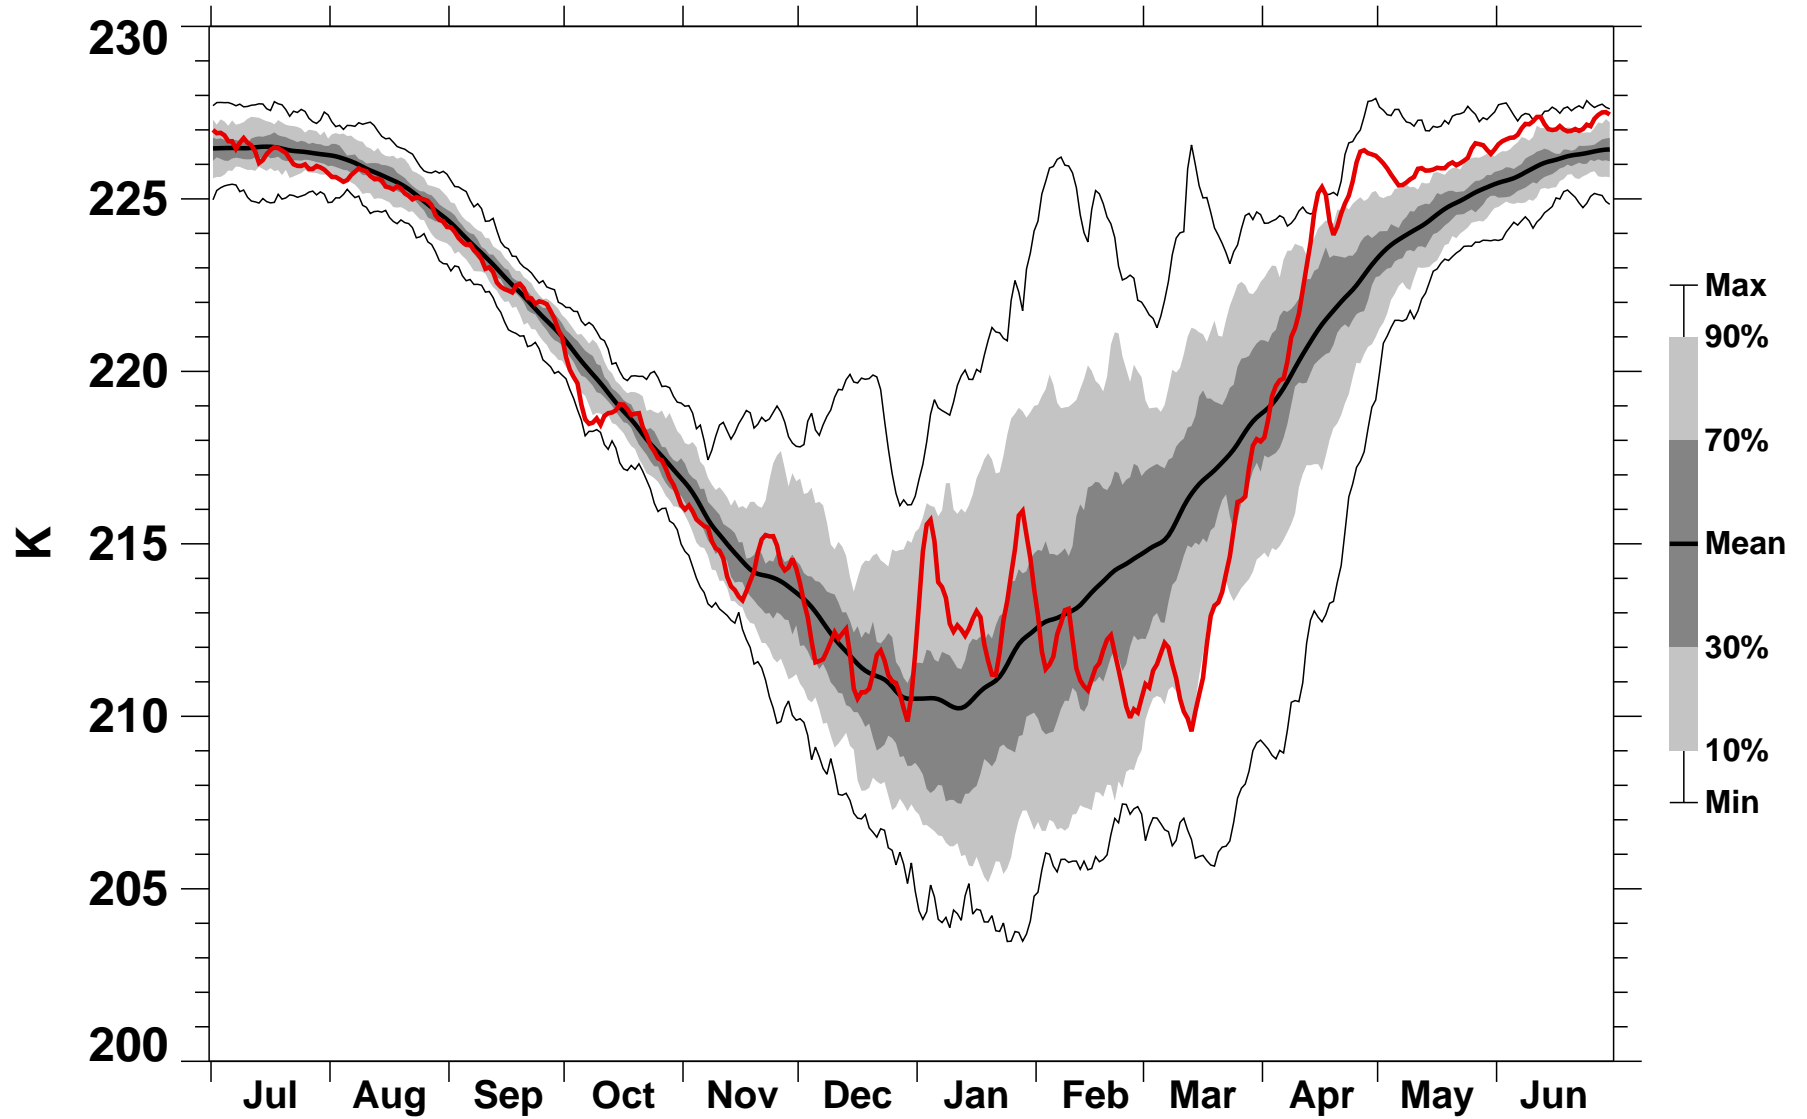

60-90°N Zonal Mean Temperature 100 hPa MERRA2

1978/1979–2020/2021

2014/2015