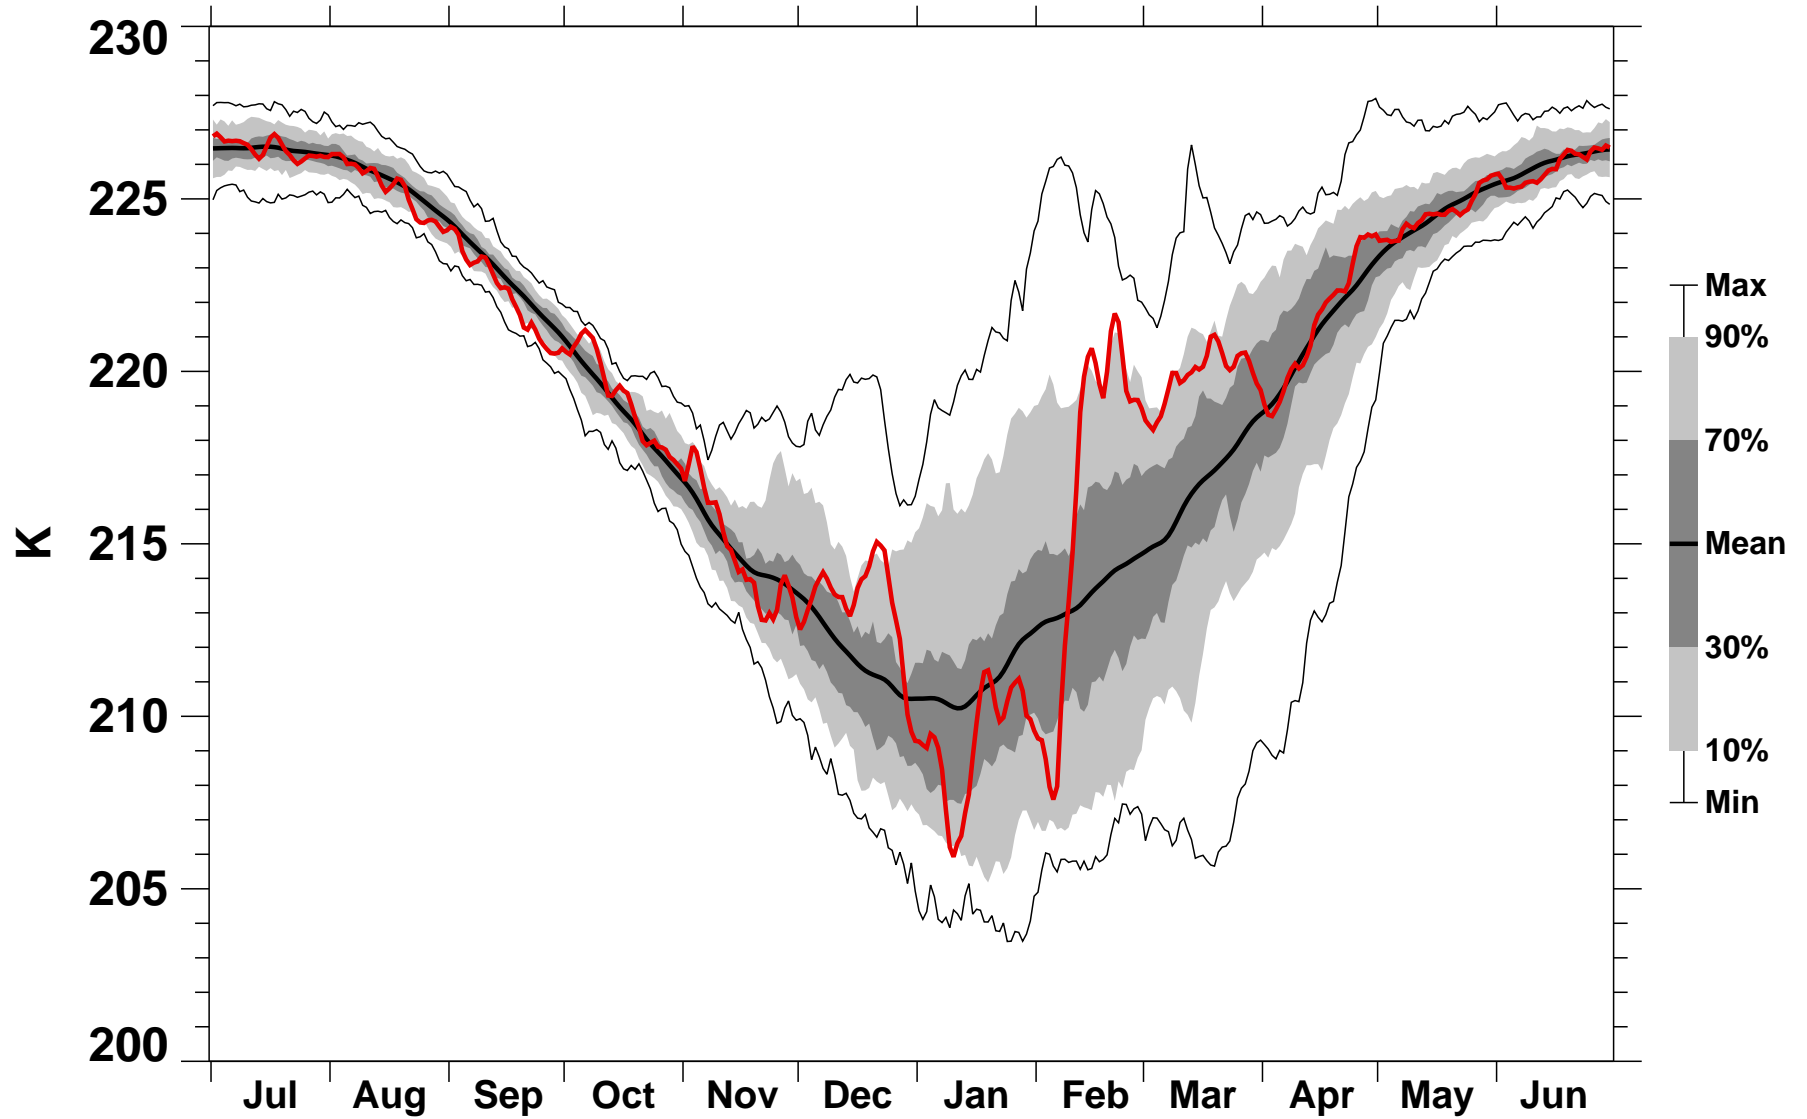

60-90°N Zonal Mean Temperature 100 hPa MERRA2

1978/1979-2020/2021

2017/2018