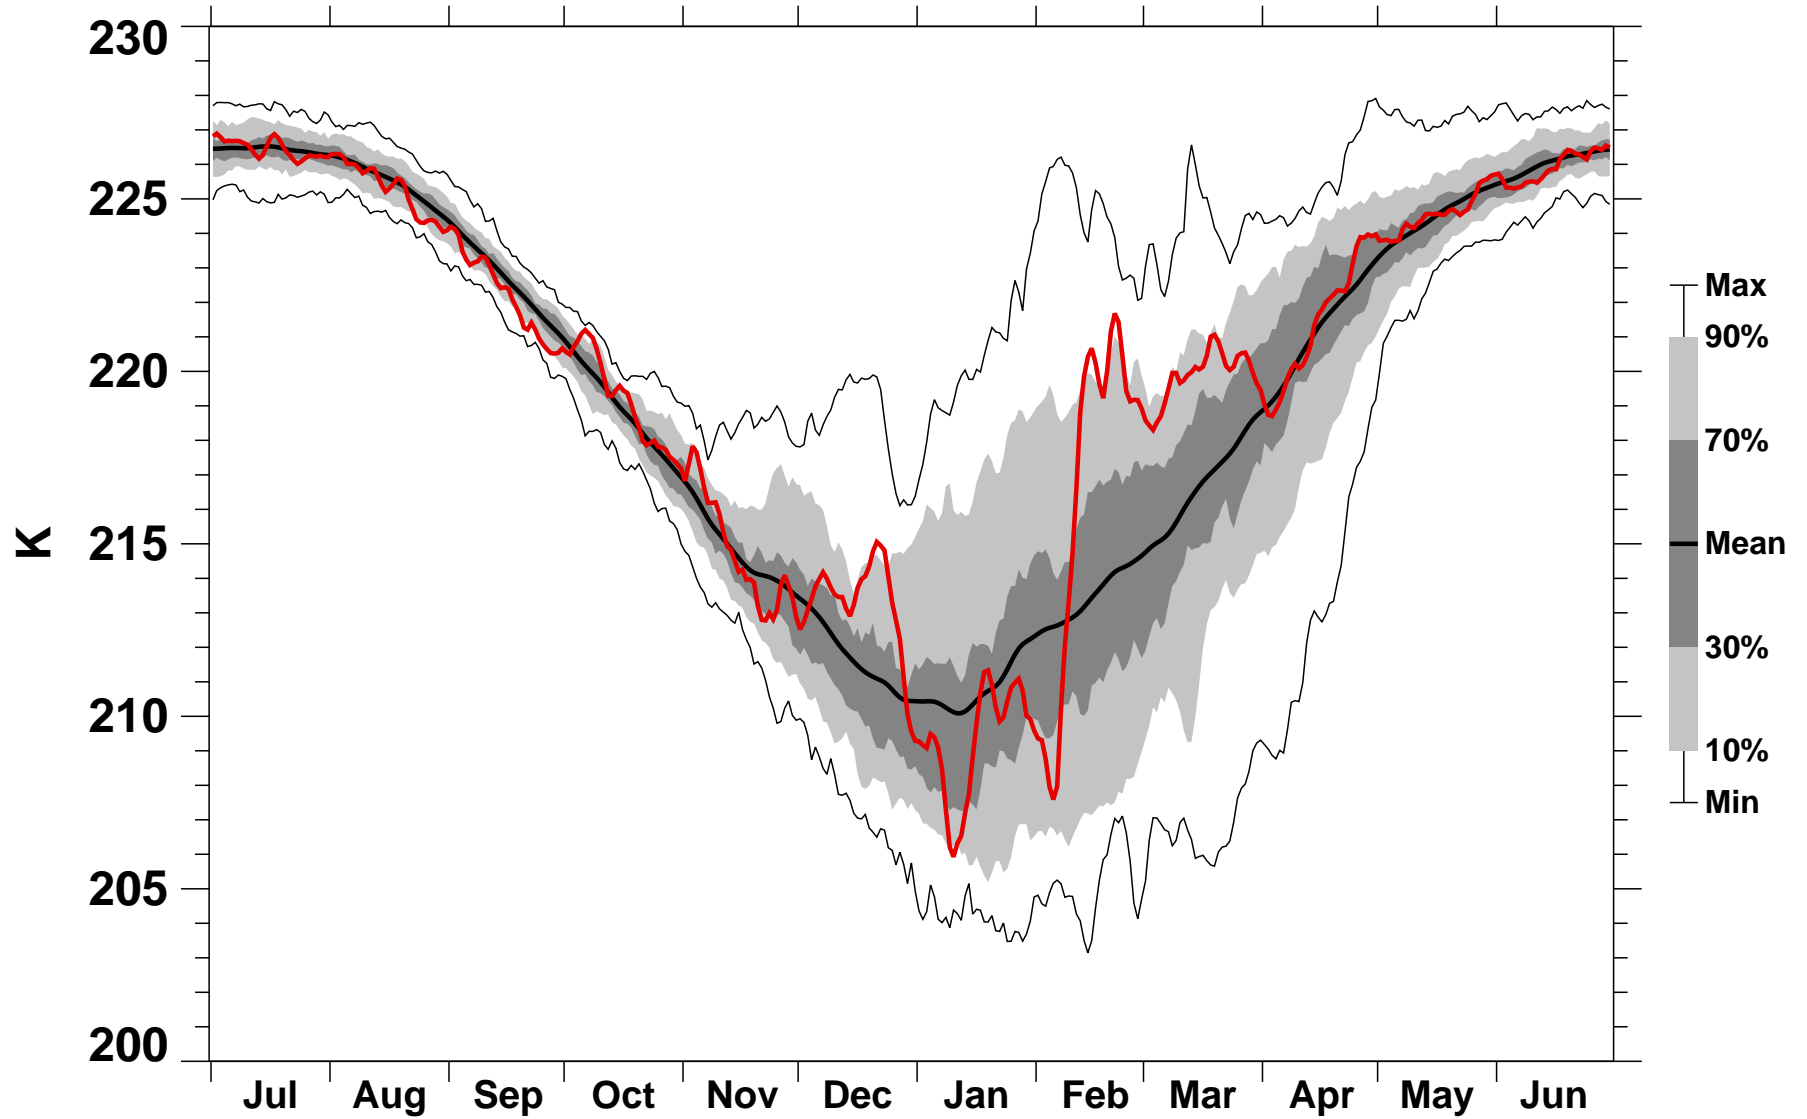

60-90°N Zonal Mean Temperature 100 hPa MERRA2

1978/1979–2022/2023

2017/2018