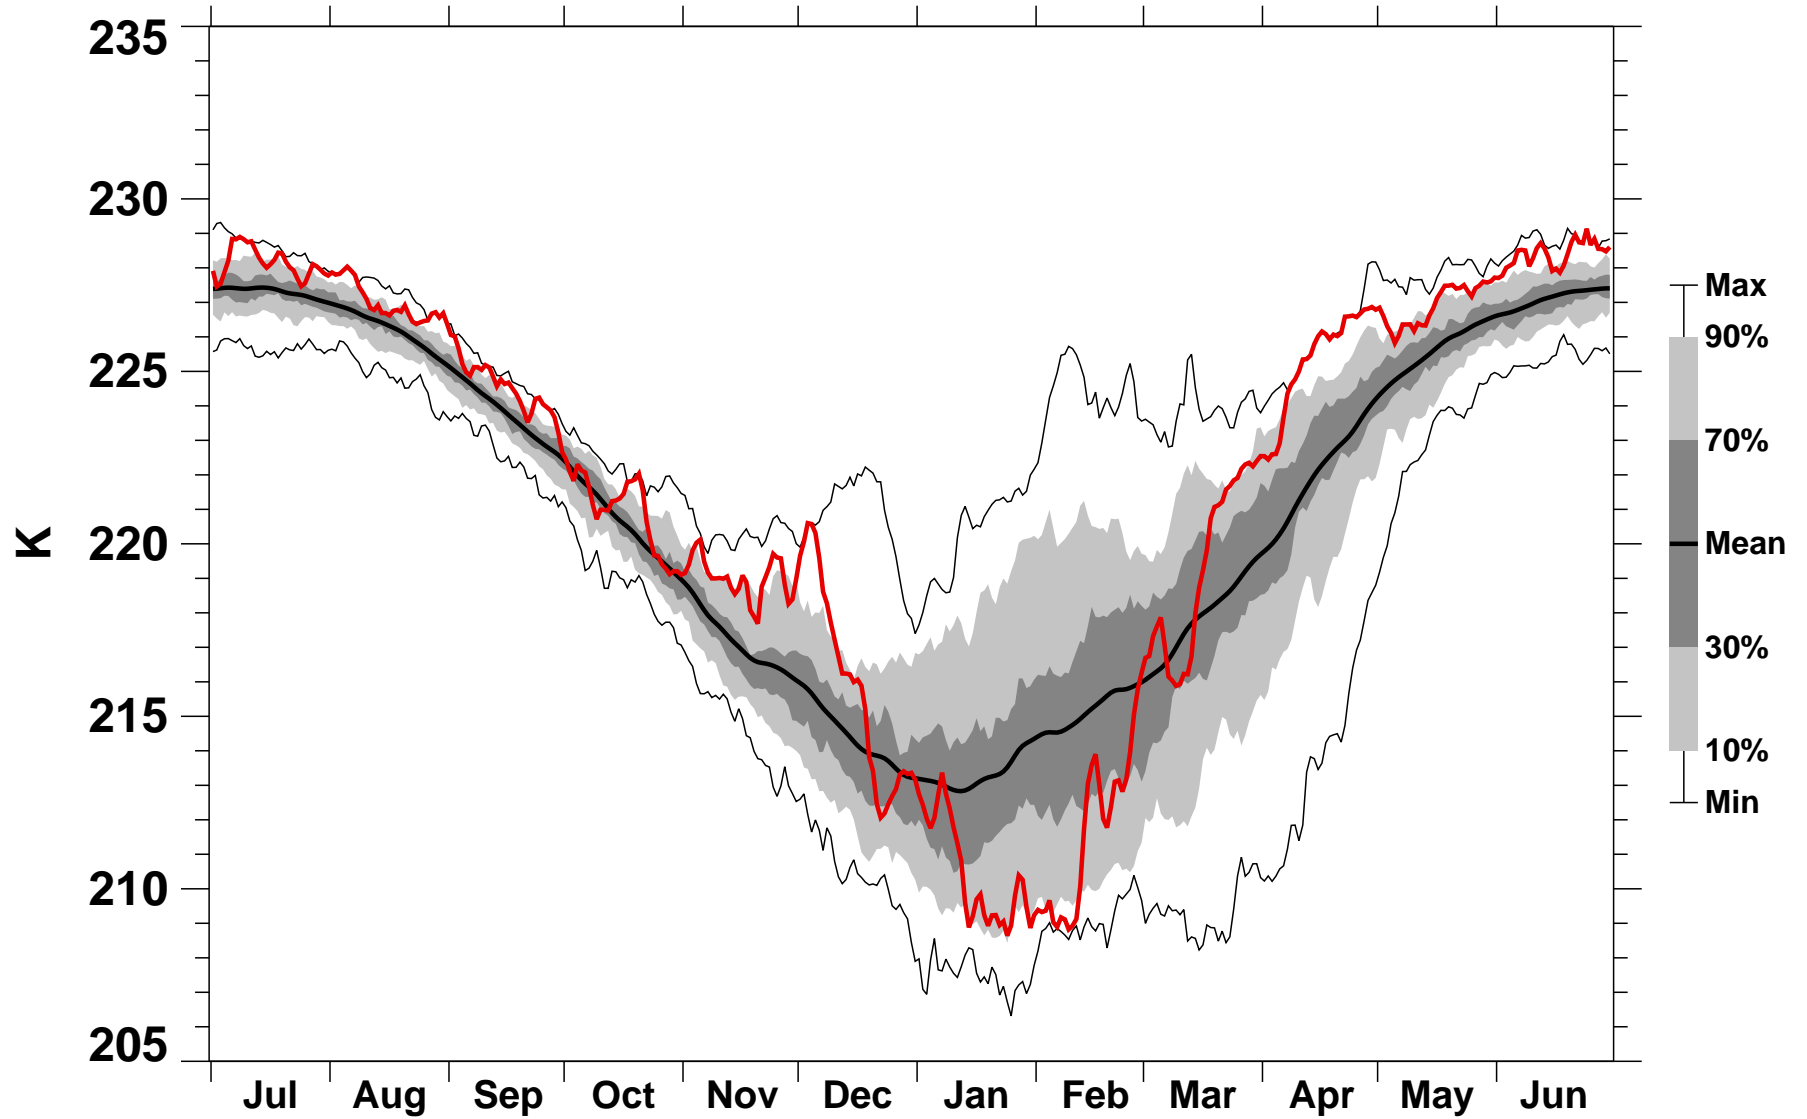

60-90°N Zonal Mean Temperature 150 hPa MERRA2

1978/1979-2020/2021

1979/1980