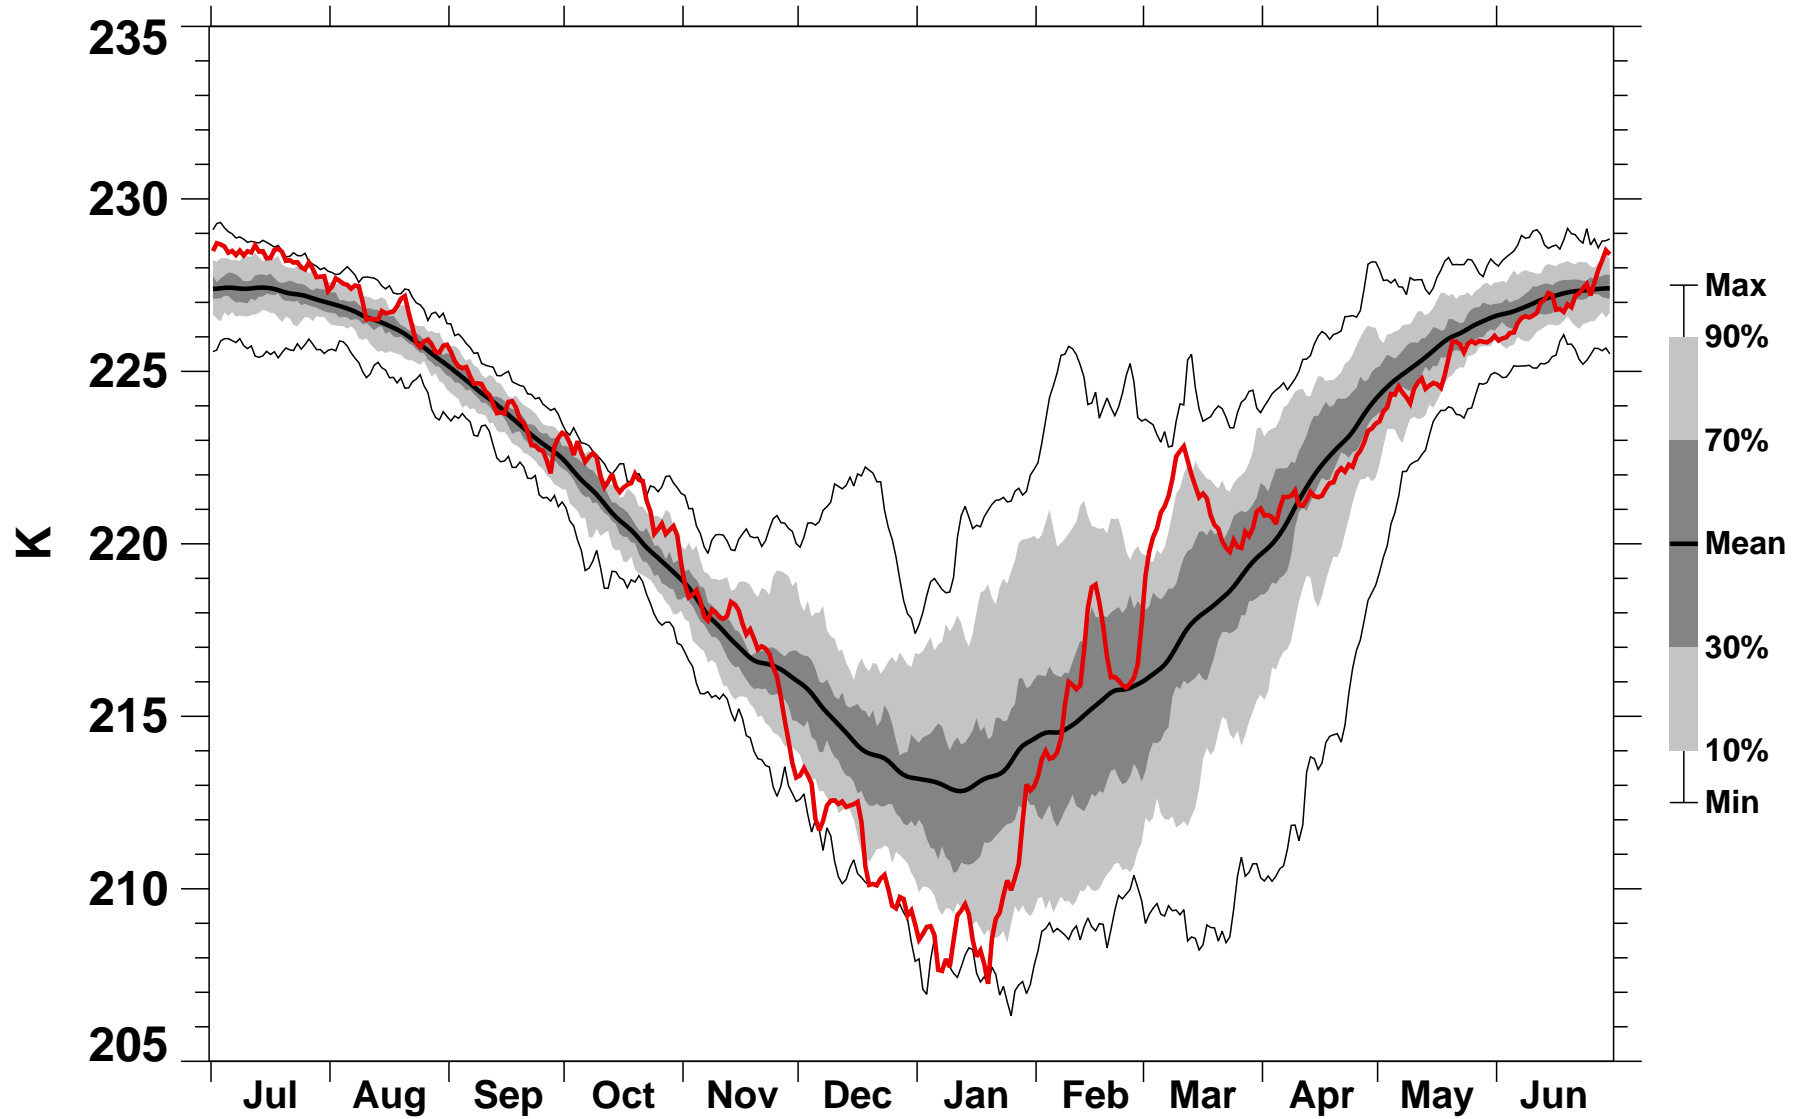

# 60-90°N Zonal Mean Temperature 150 hPa MERRA2

1978/1979–2020/2021

1980/1981