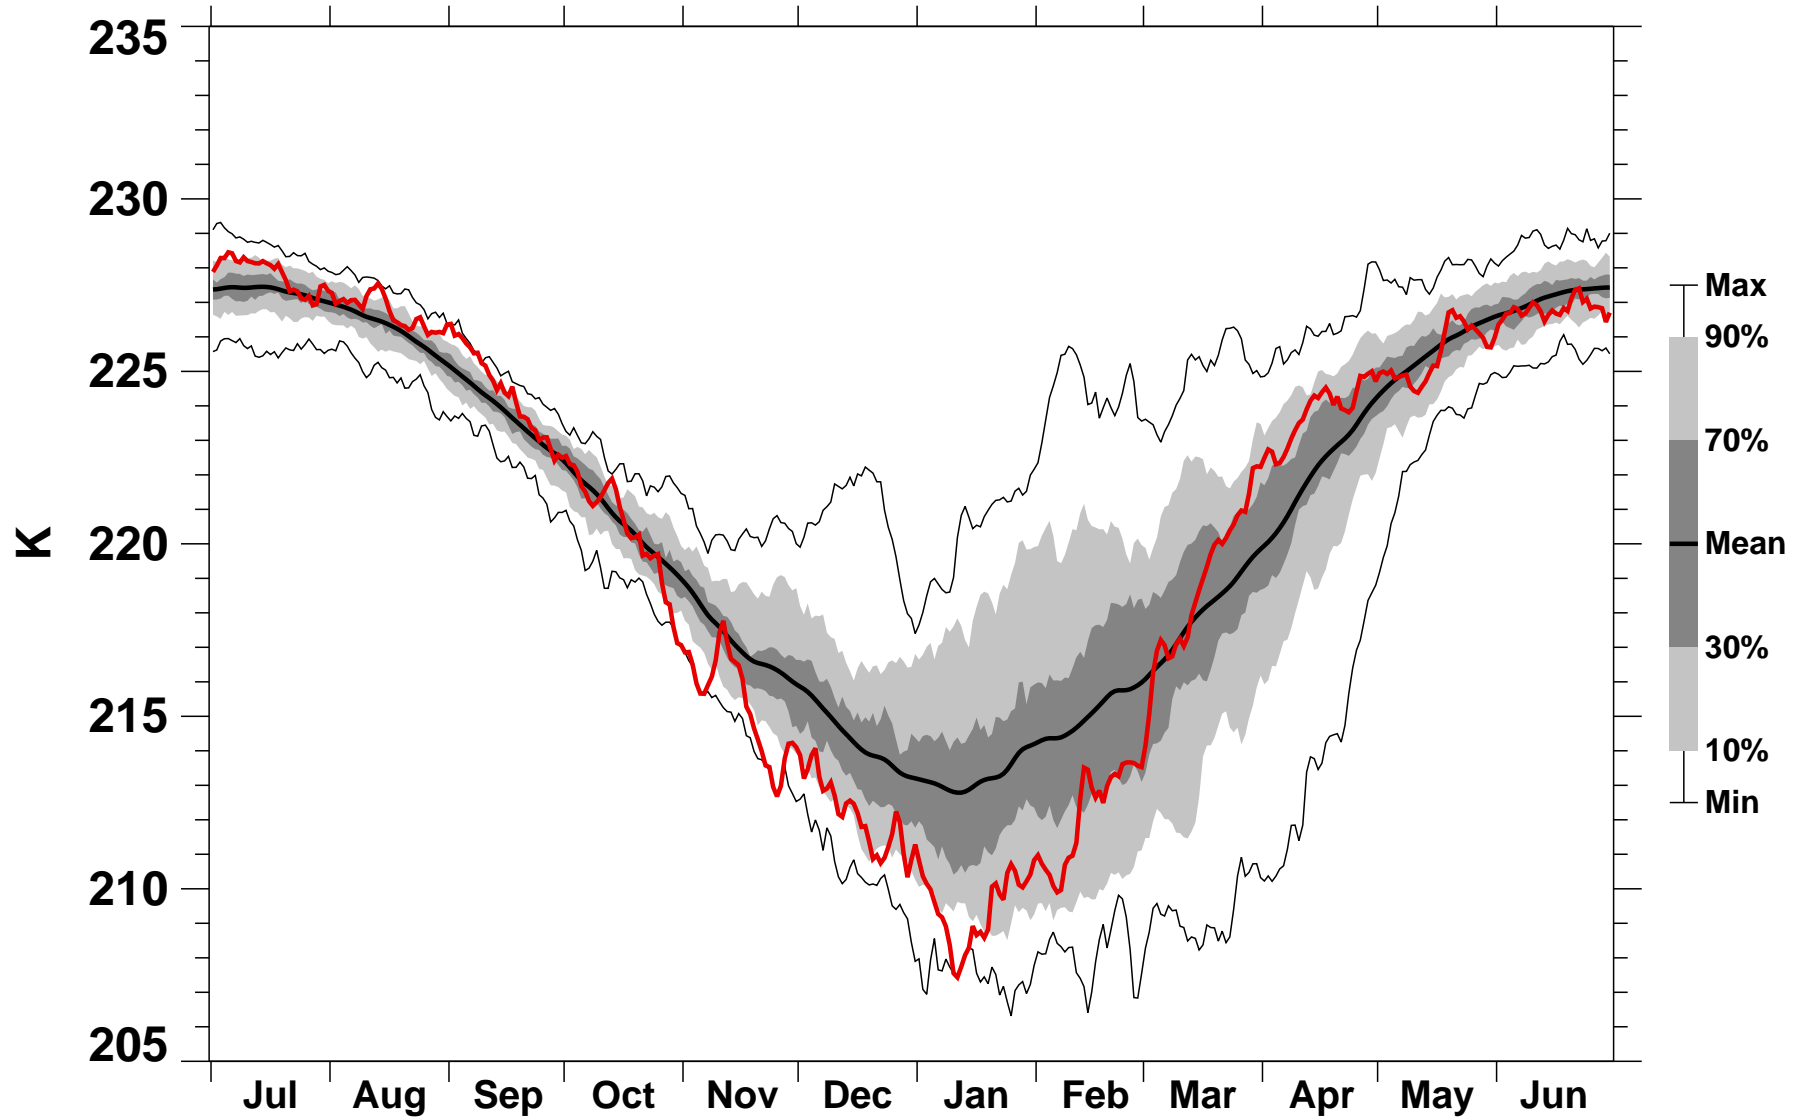

60-90°N Zonal Mean Temperature 150 hPa MERRA2

1978/1979–2023/2024

1982/1983