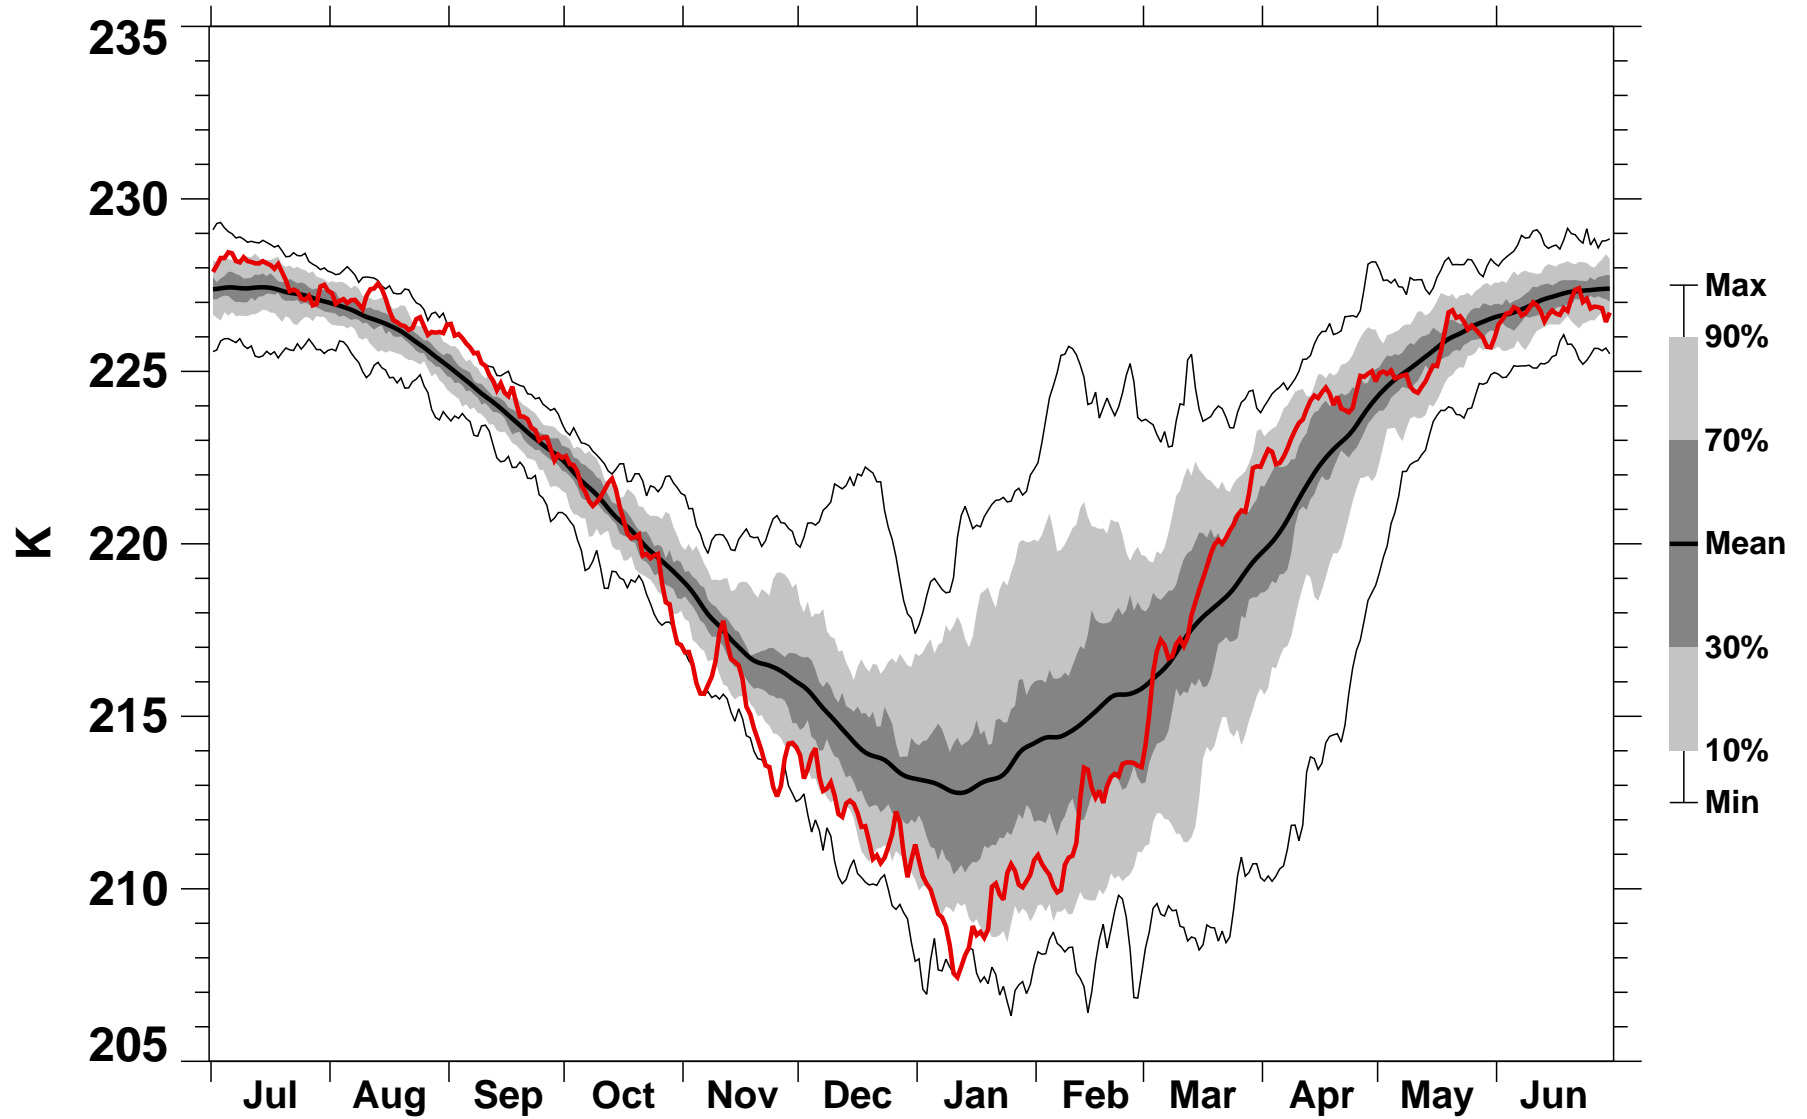

60-90°N Zonal Mean Temperature 150 hPa MERRA2

1978/1979–2021/2022

1982/1983