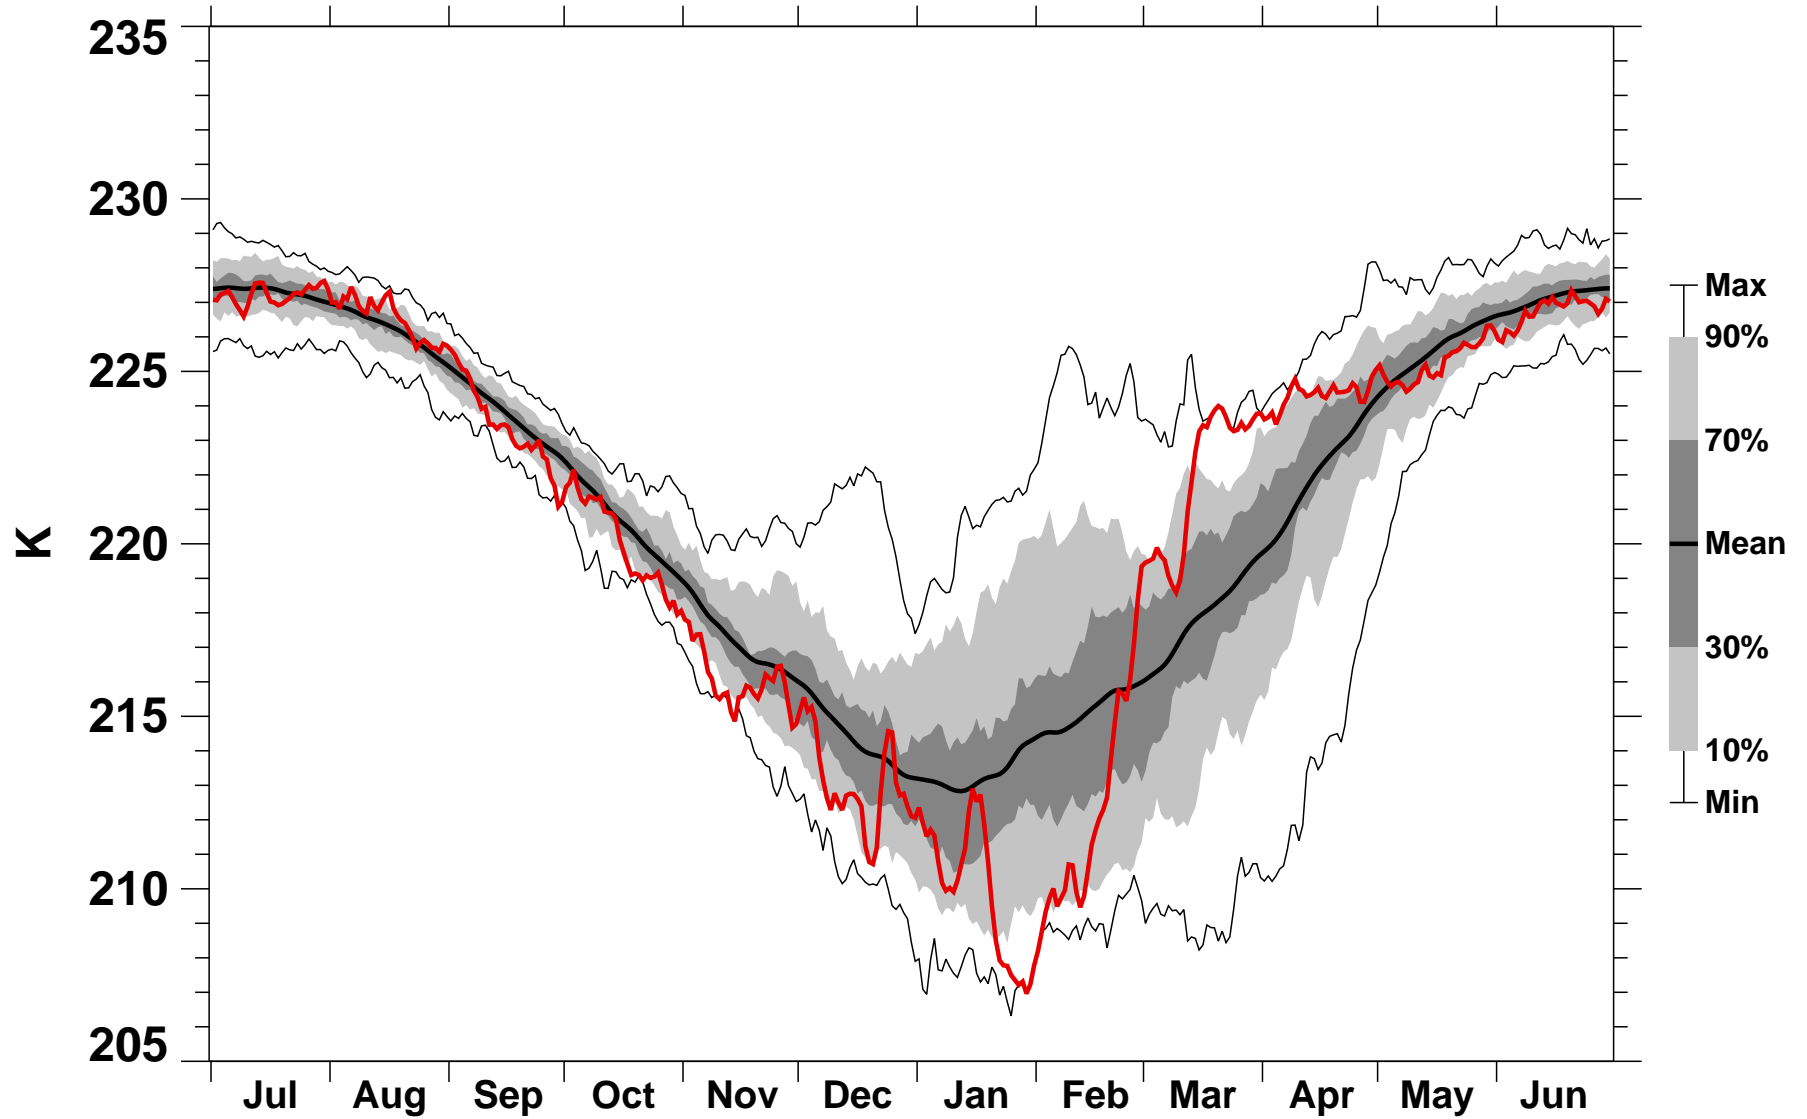

60-90°N Zonal Mean Temperature 150 hPa MERRA2

1978/1979–2020/2021

1983/1984