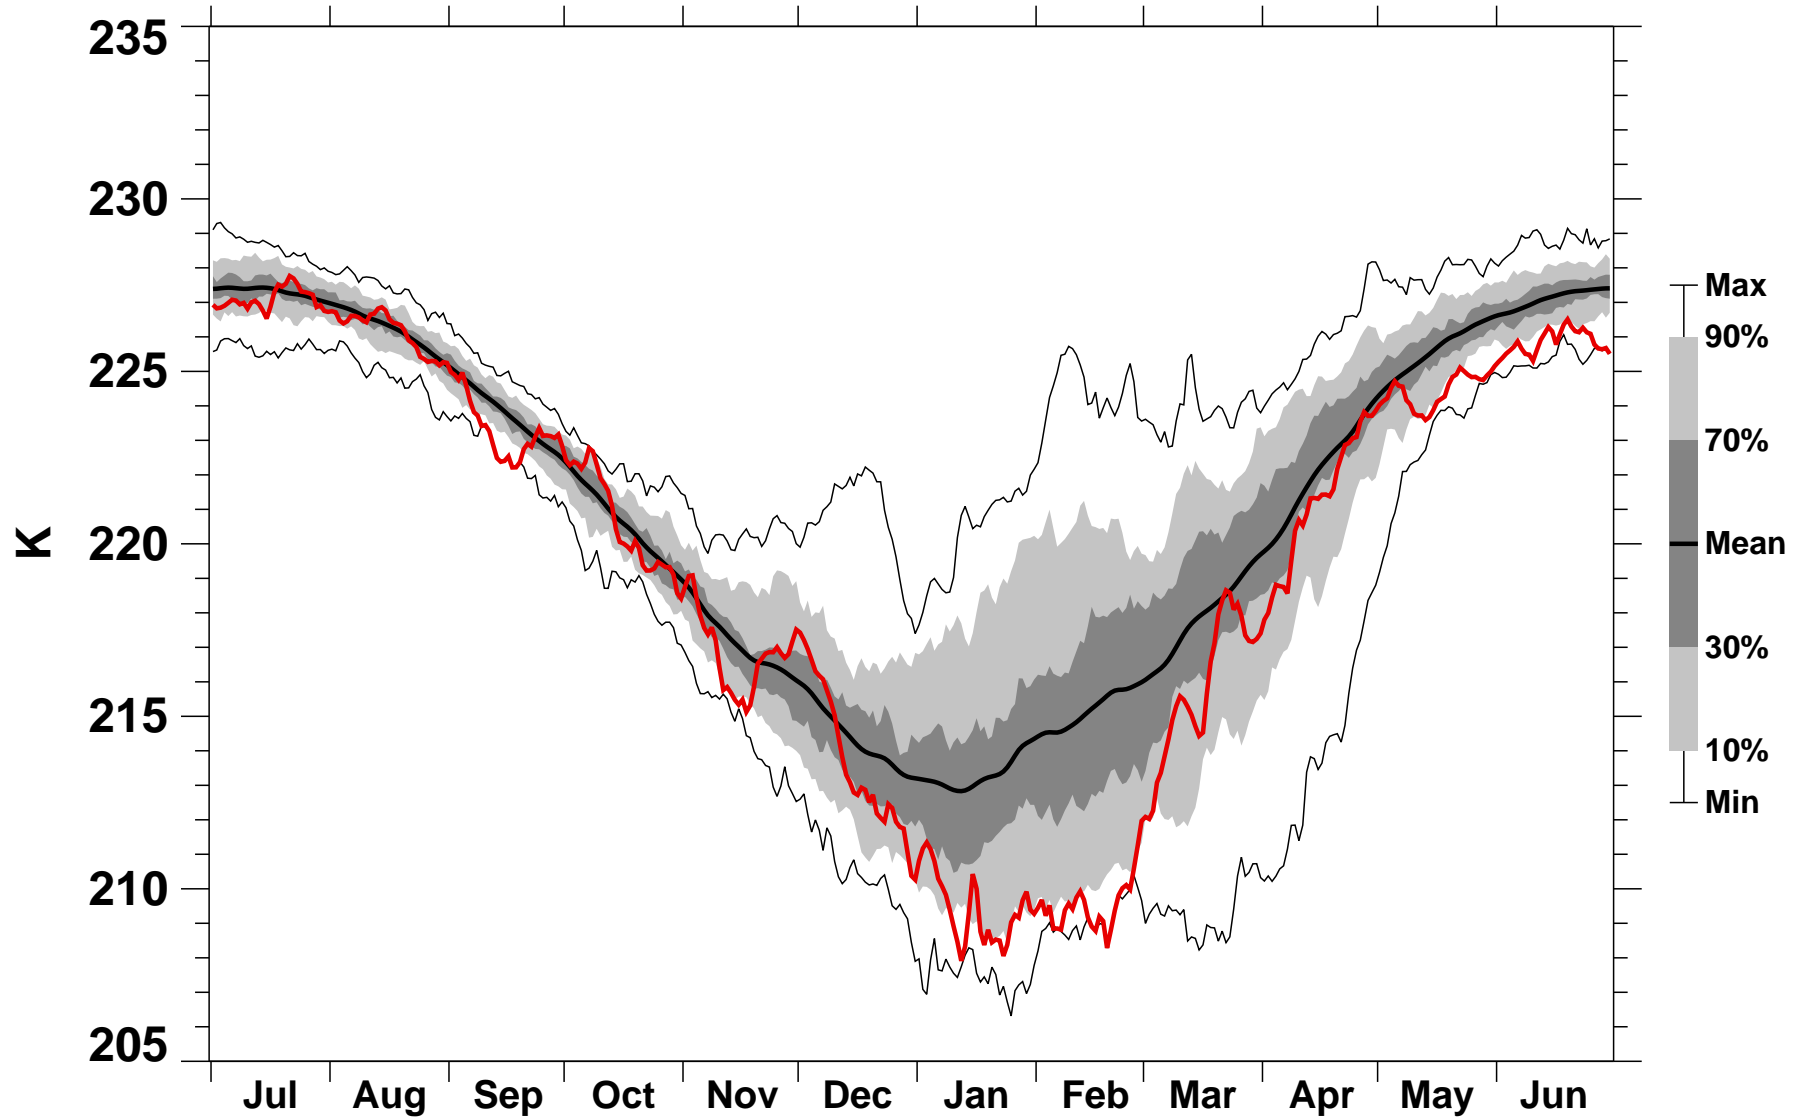

60-90°N Zonal Mean Temperature 150 hPa MERRA2

1978/1979-2020/2021

1999/2000