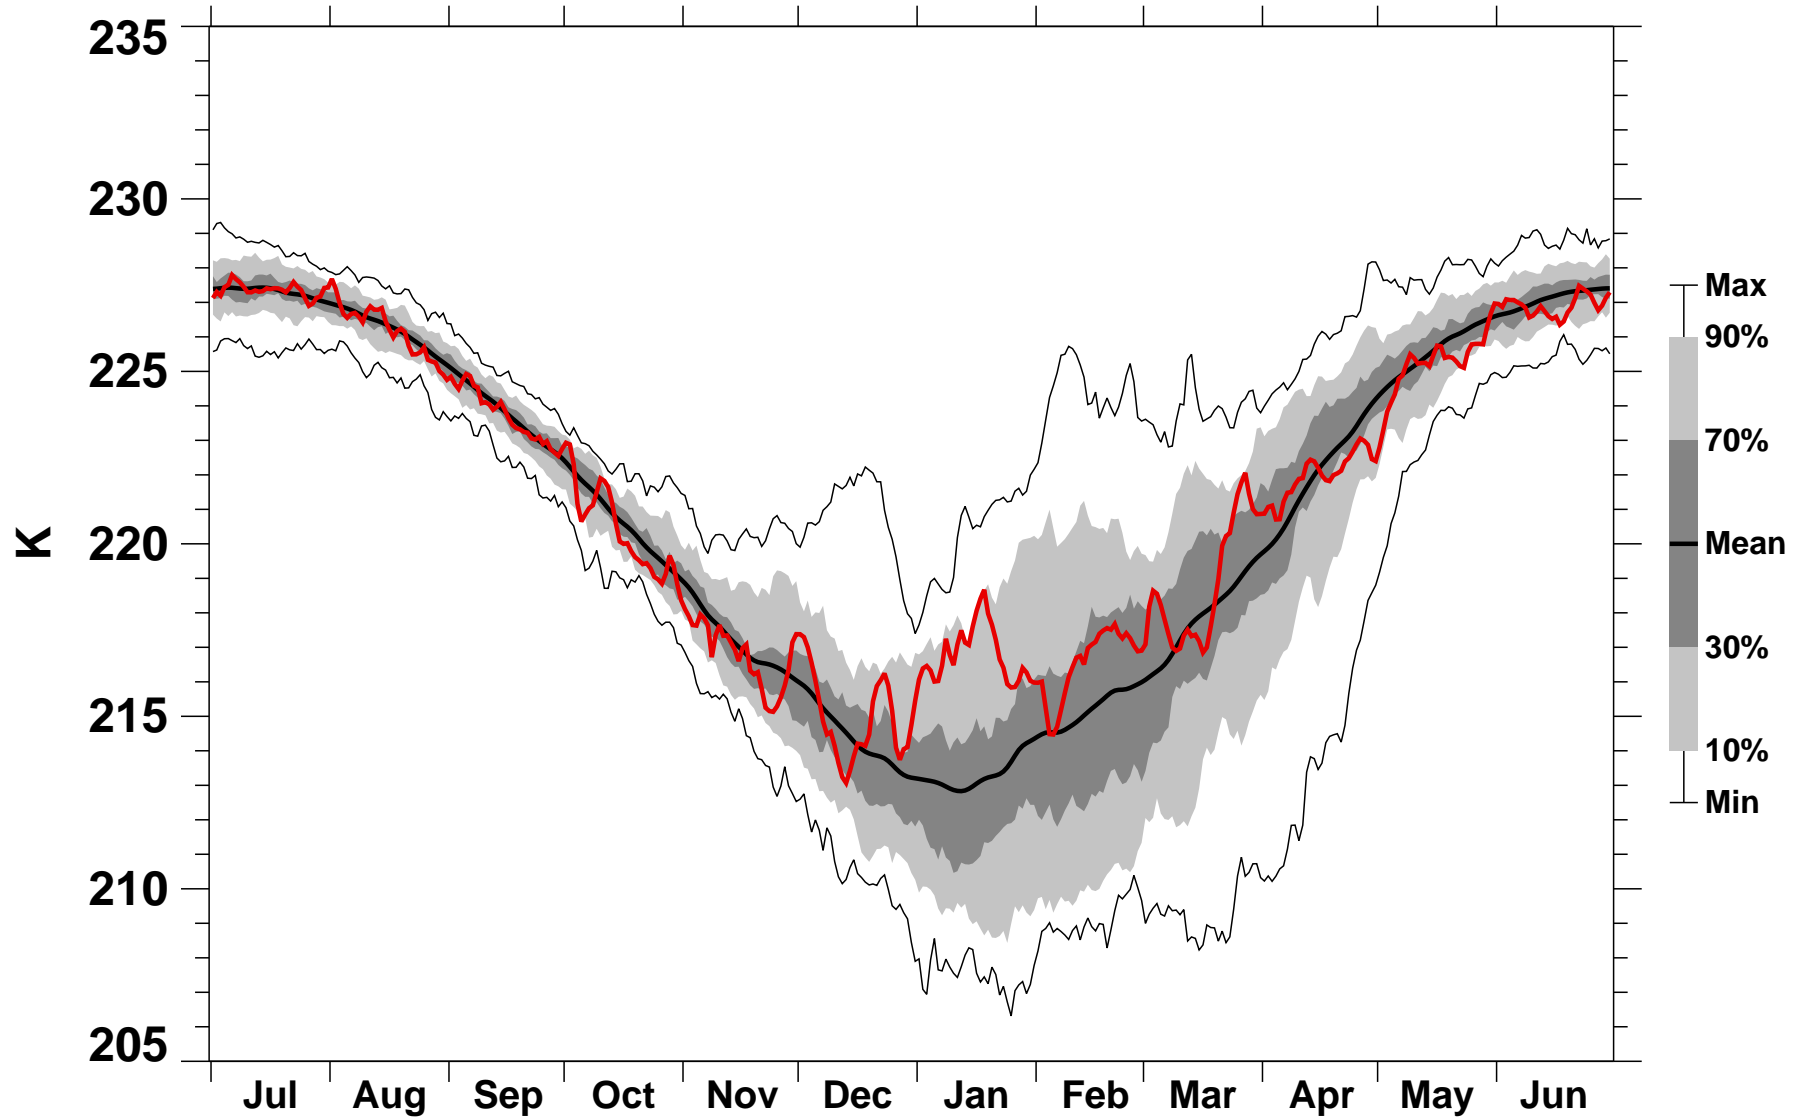

# 60-90°N Zonal Mean Temperature 150 hPa MERRA2

1978/1979–2020/2021

2001/2002