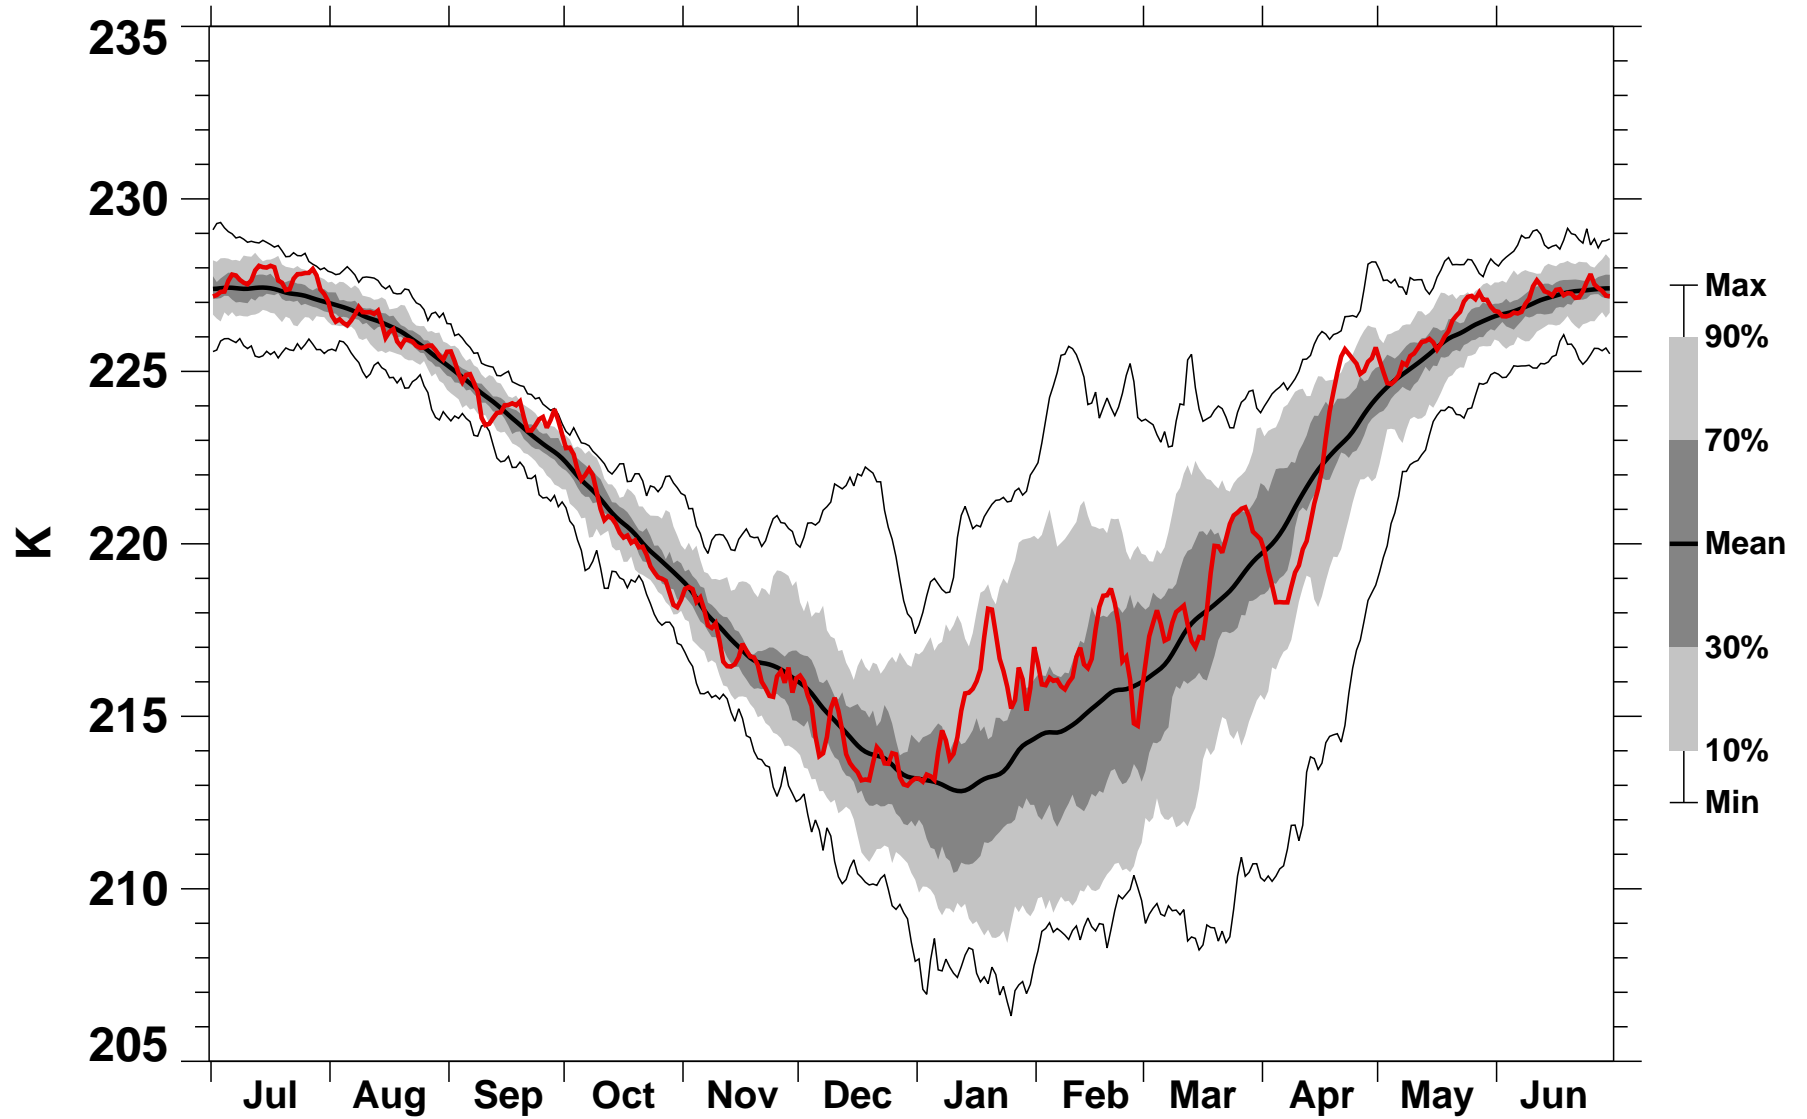

# 60-90°N Zonal Mean Temperature 150 hPa MERRA2

1978/1979–2020/2021

2002/2003