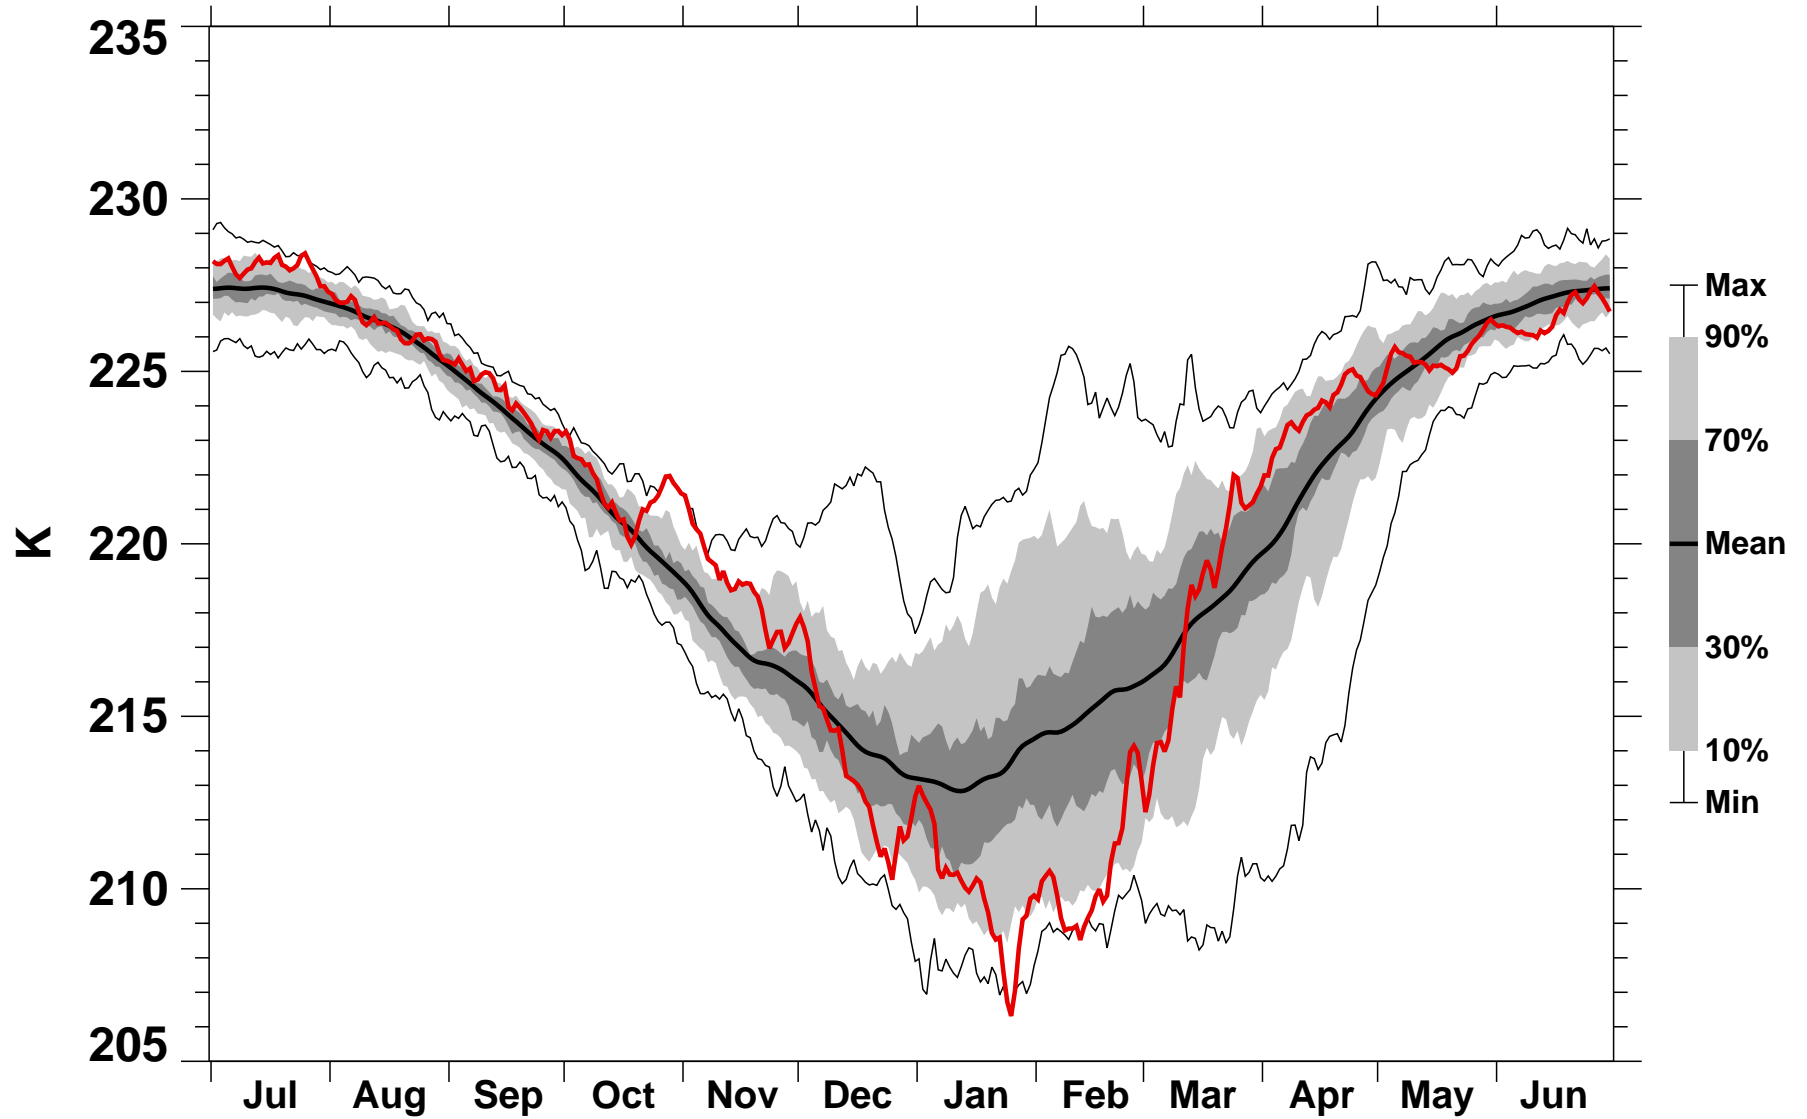

60-90°N Zonal Mean Temperature 150 hPa MERRA2

1978/1979–2020/2021

2004/2005