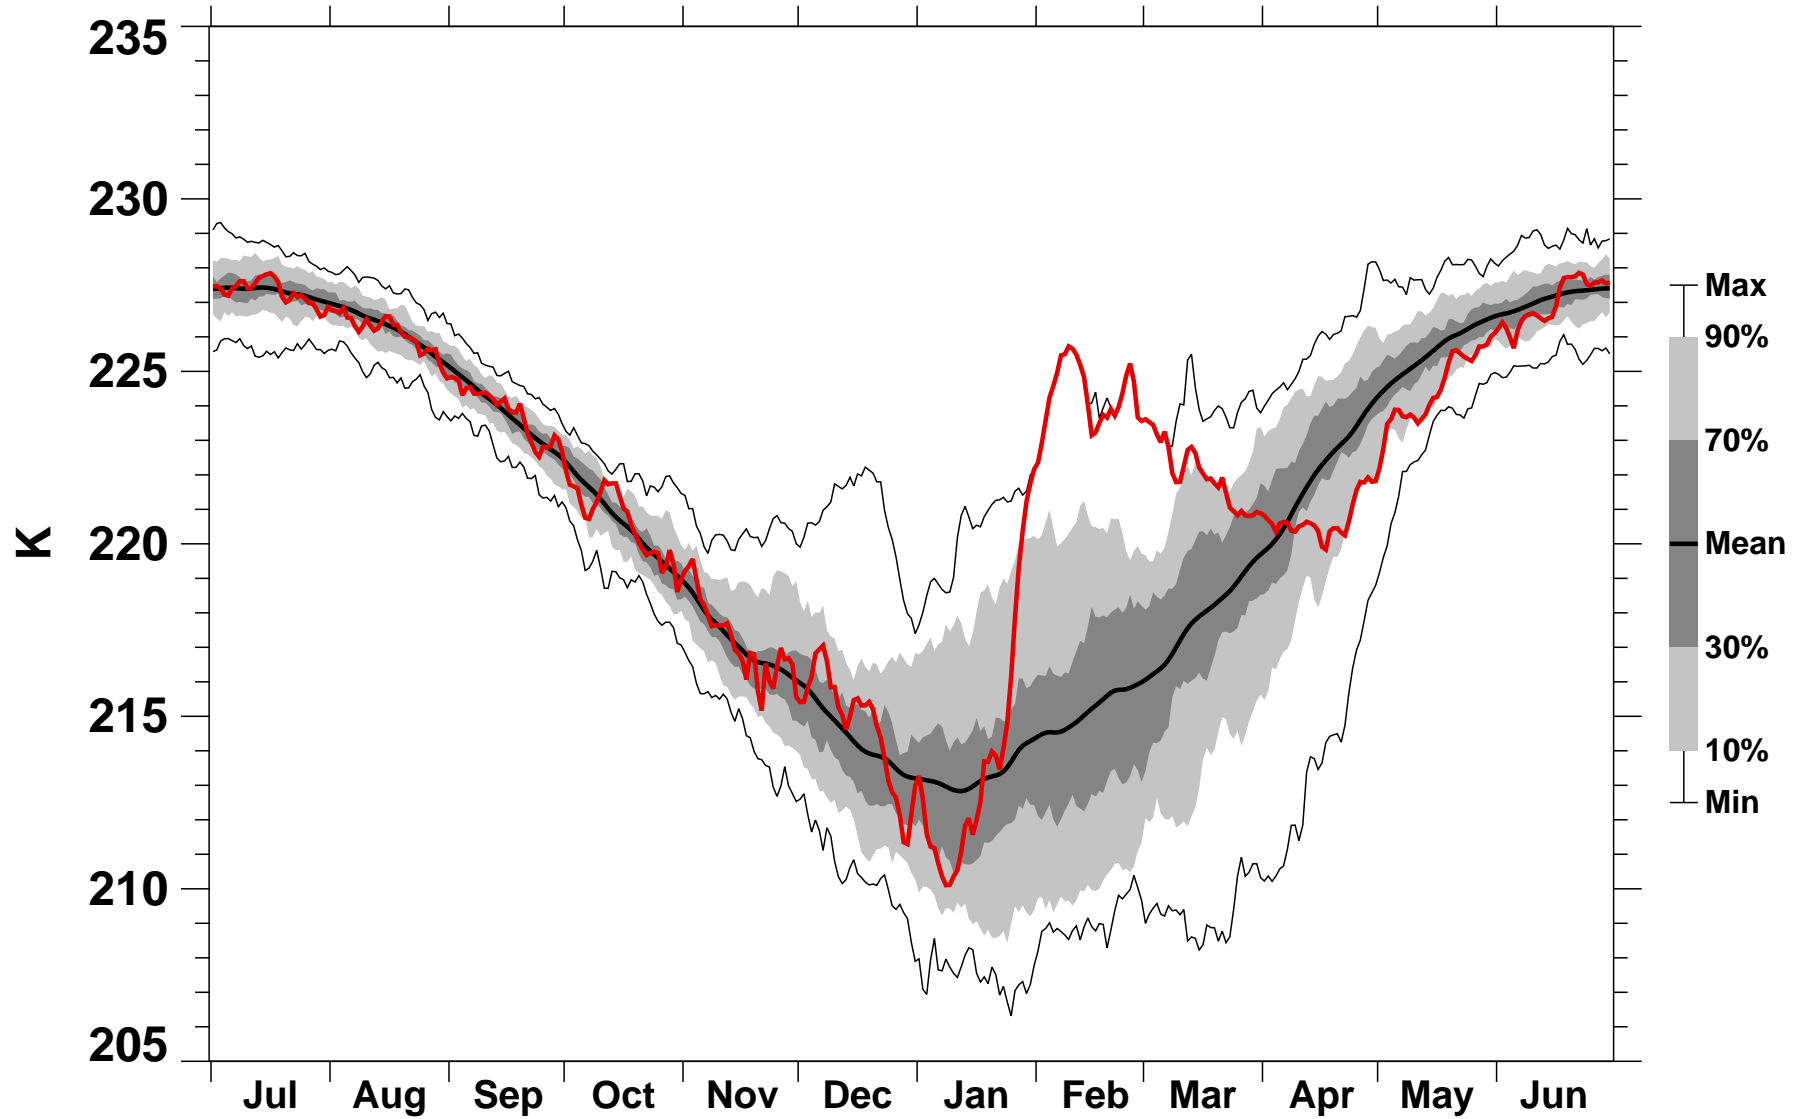

60-90°N Zonal Mean Temperature 150 hPa MERRA2

1978/1979–2020/2021

2008/2009