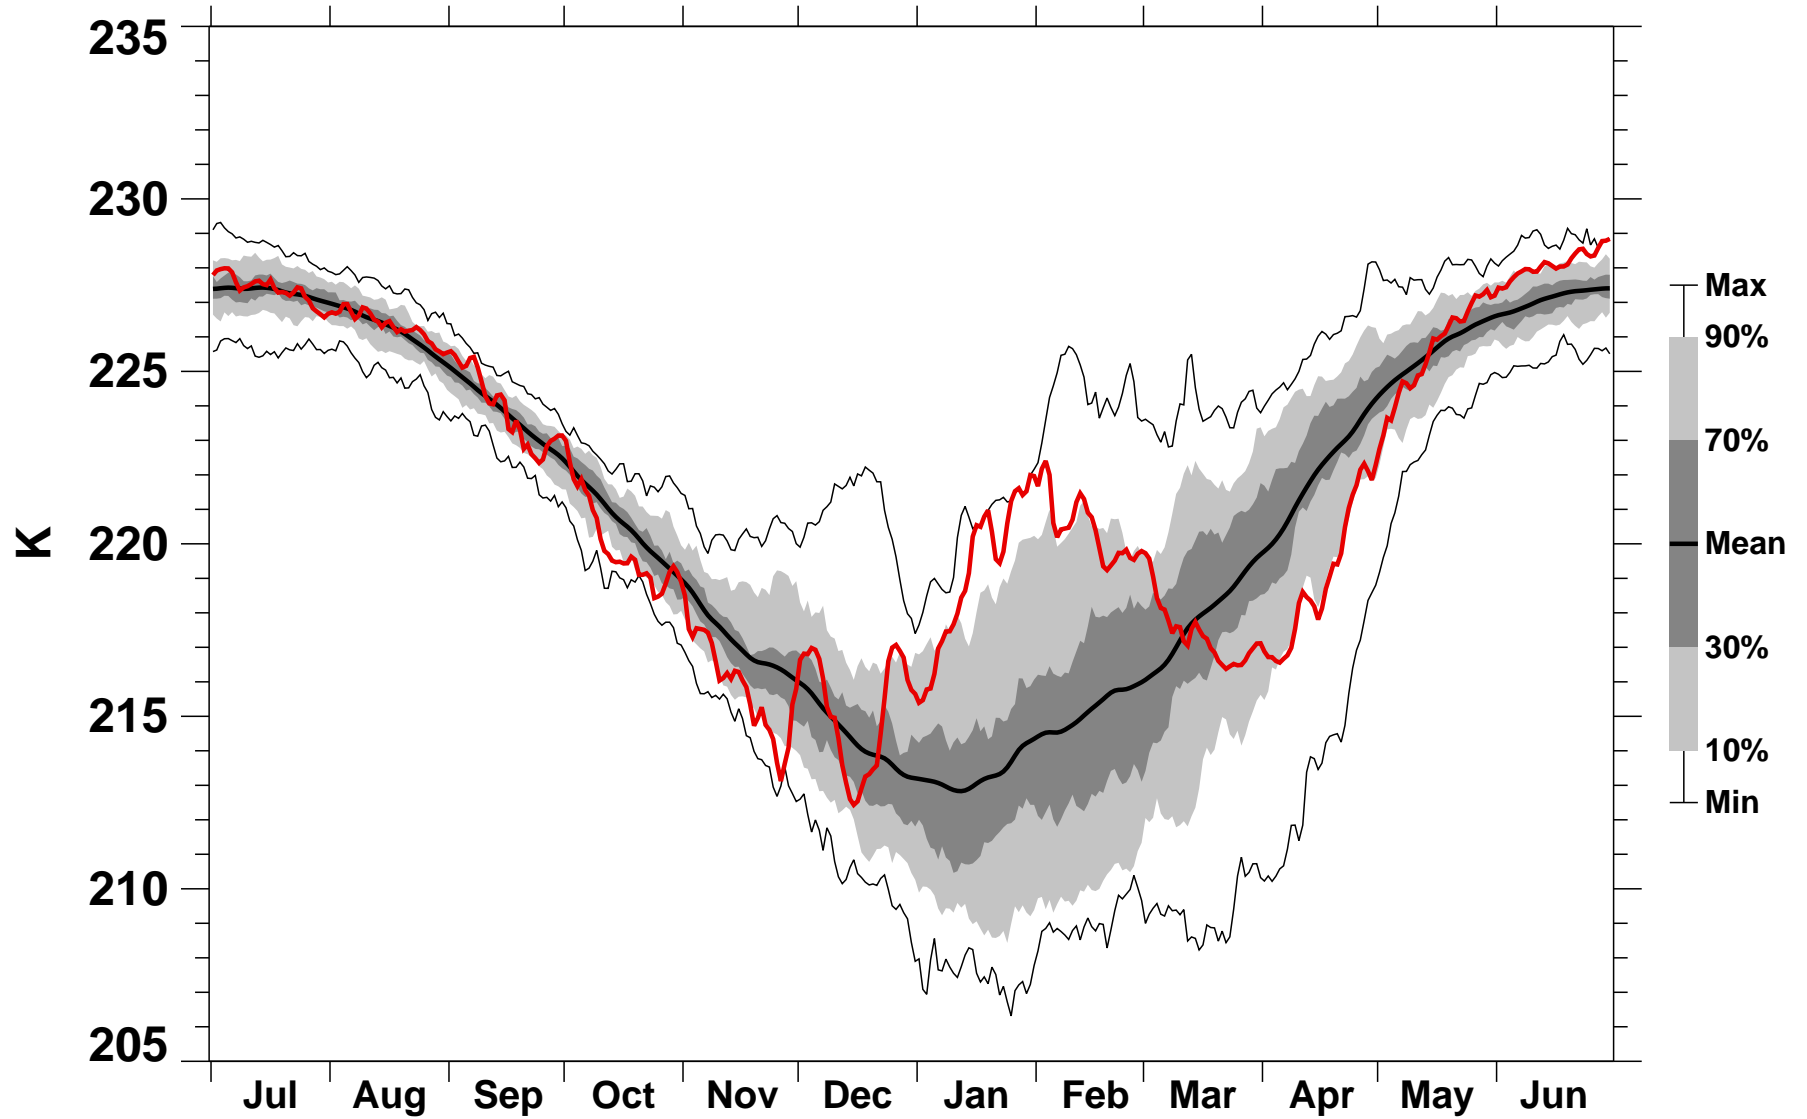

# 60-90°N Zonal Mean Temperature 150 hPa MERRA2

1978/1979–2020/2021

2012/2013