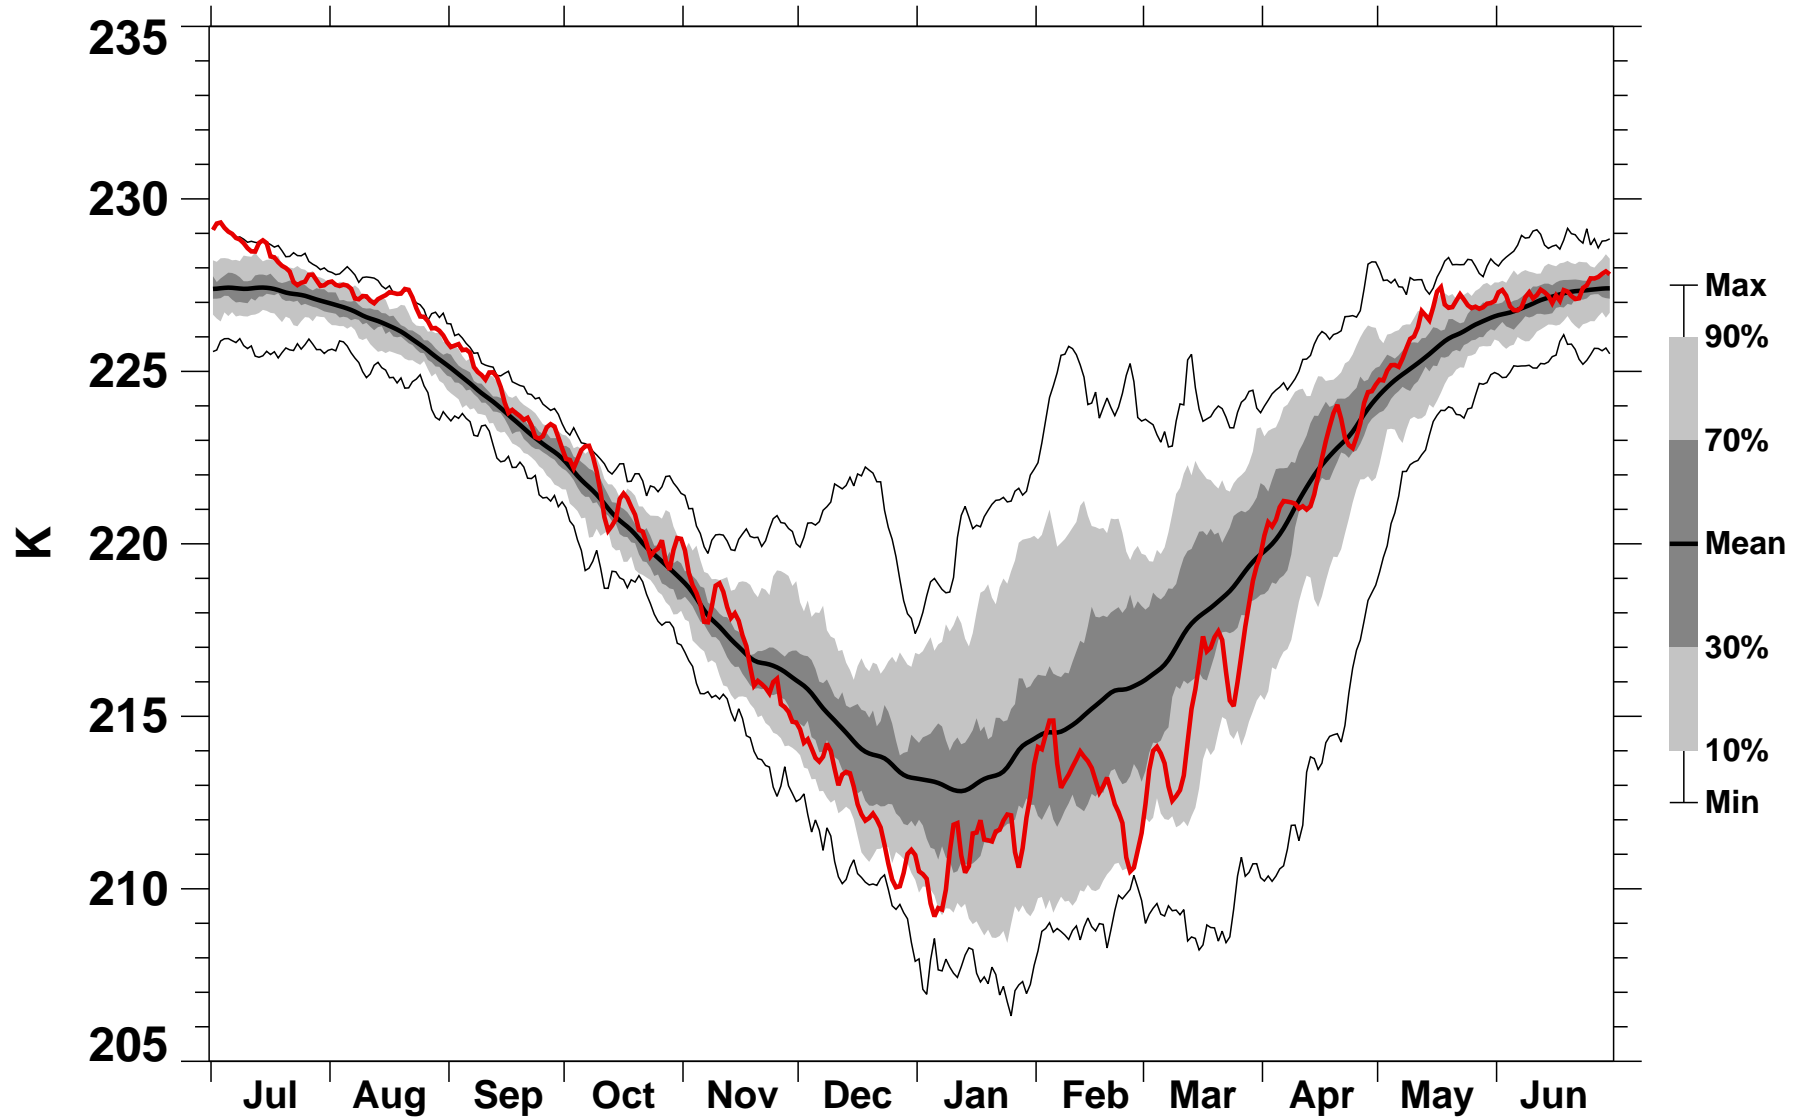

# 60-90°N Zonal Mean Temperature 150 hPa MERRA2

1978/1979–2020/2021

2013/2014