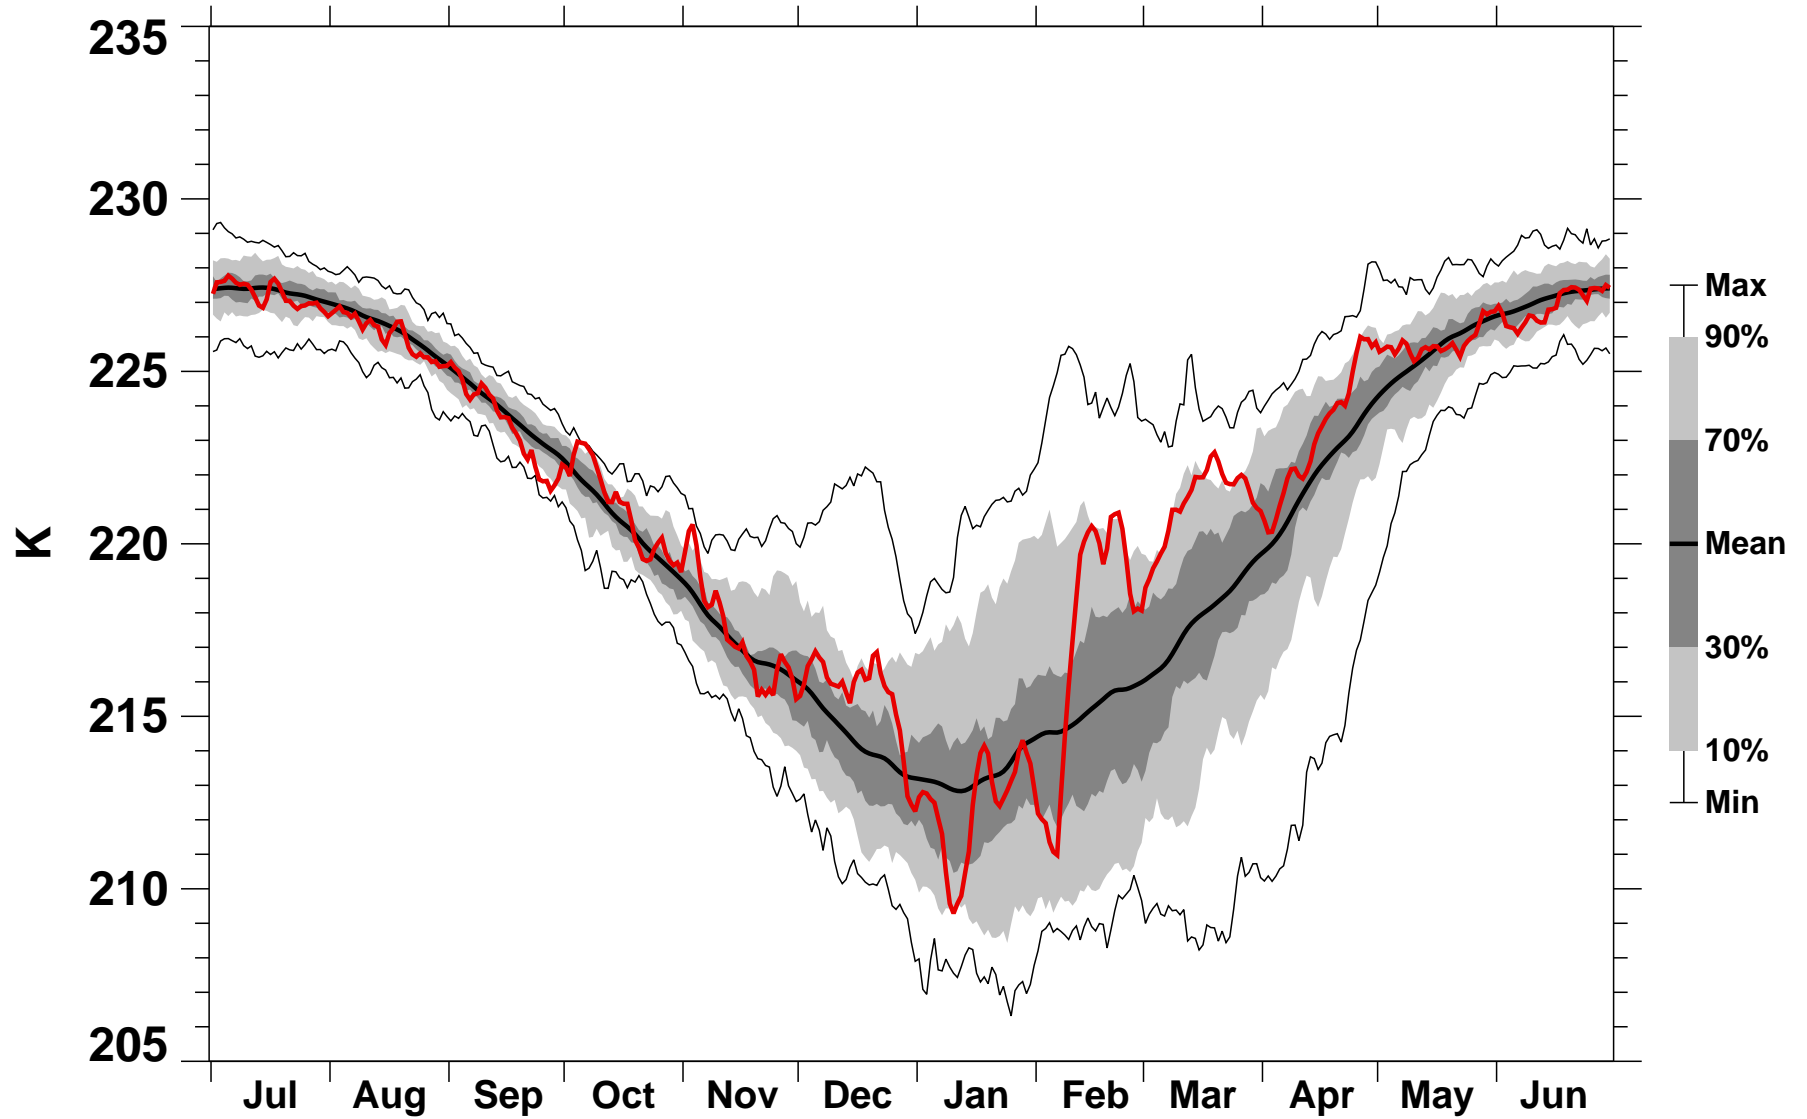

# 60-90°N Zonal Mean Temperature 150 hPa MERRA2

1978/1979–2020/2021

2017/2018