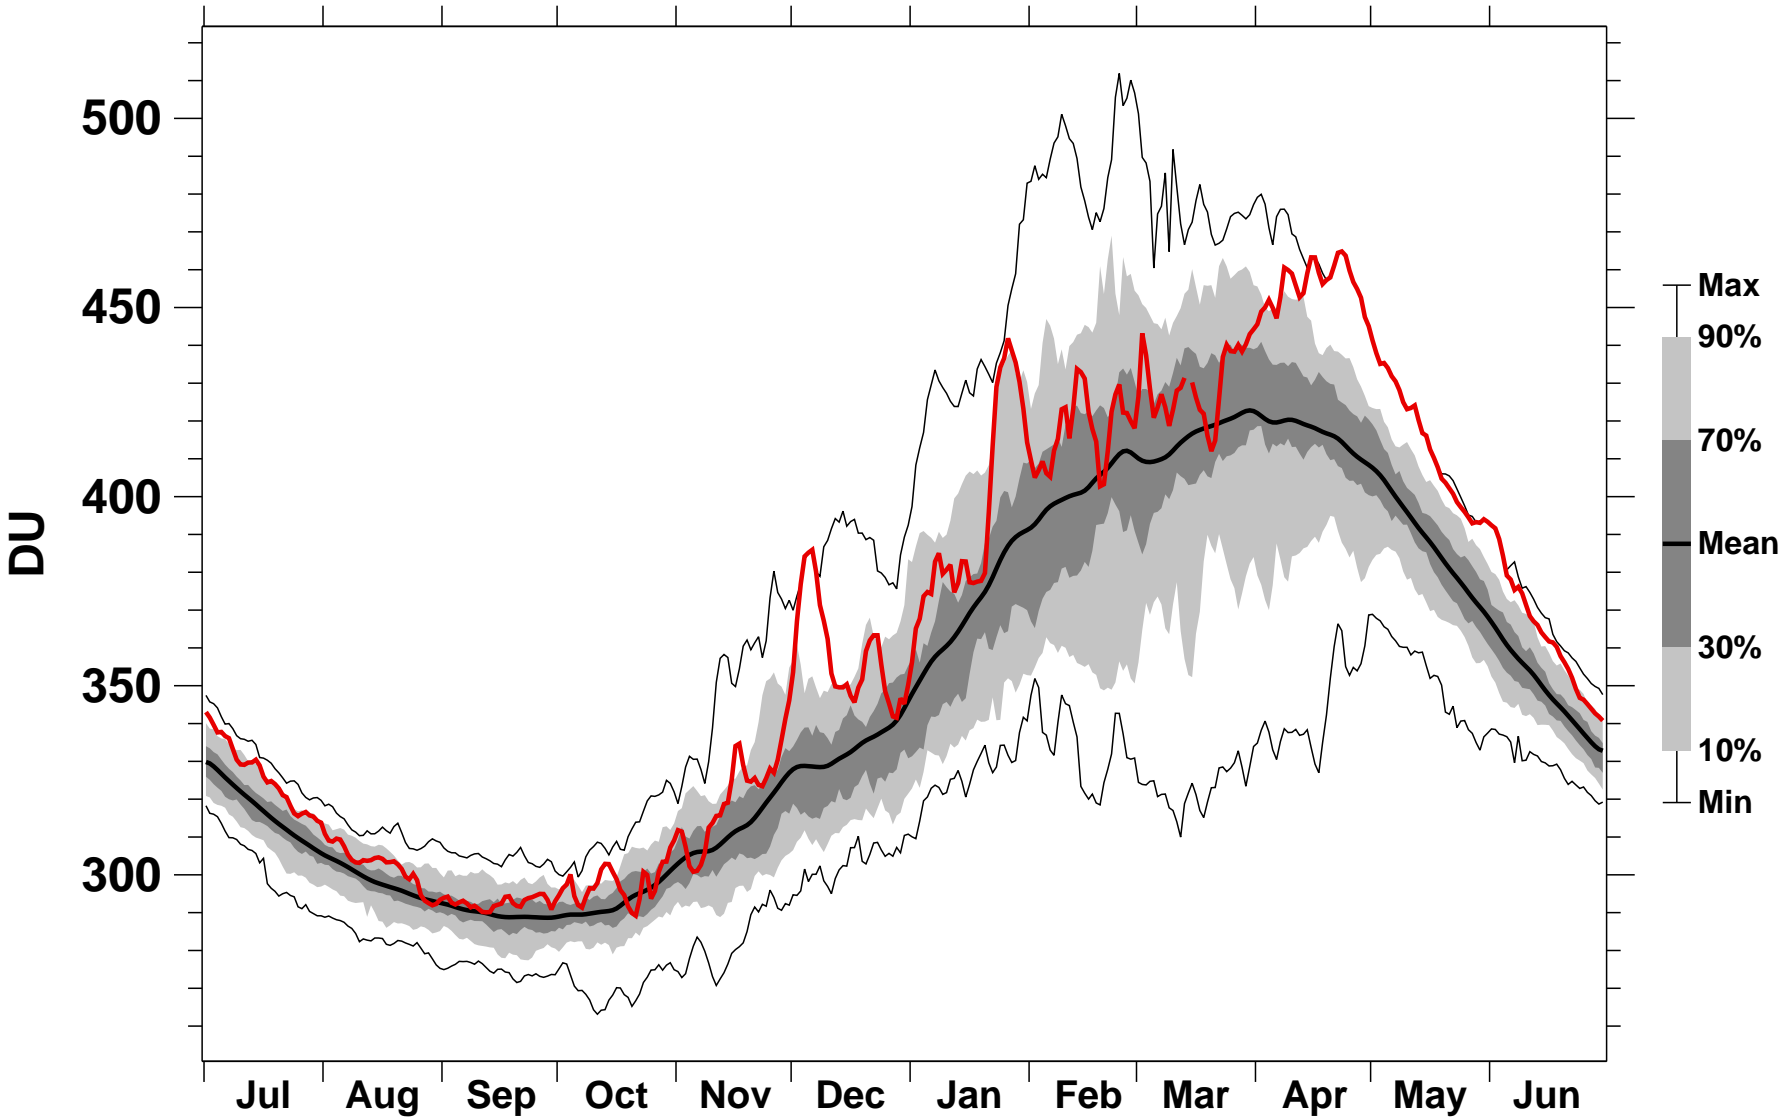

NH Polar Cap Ozone TOMS+OMI+OMPS

1978/1979-2020/2021

1981/1982