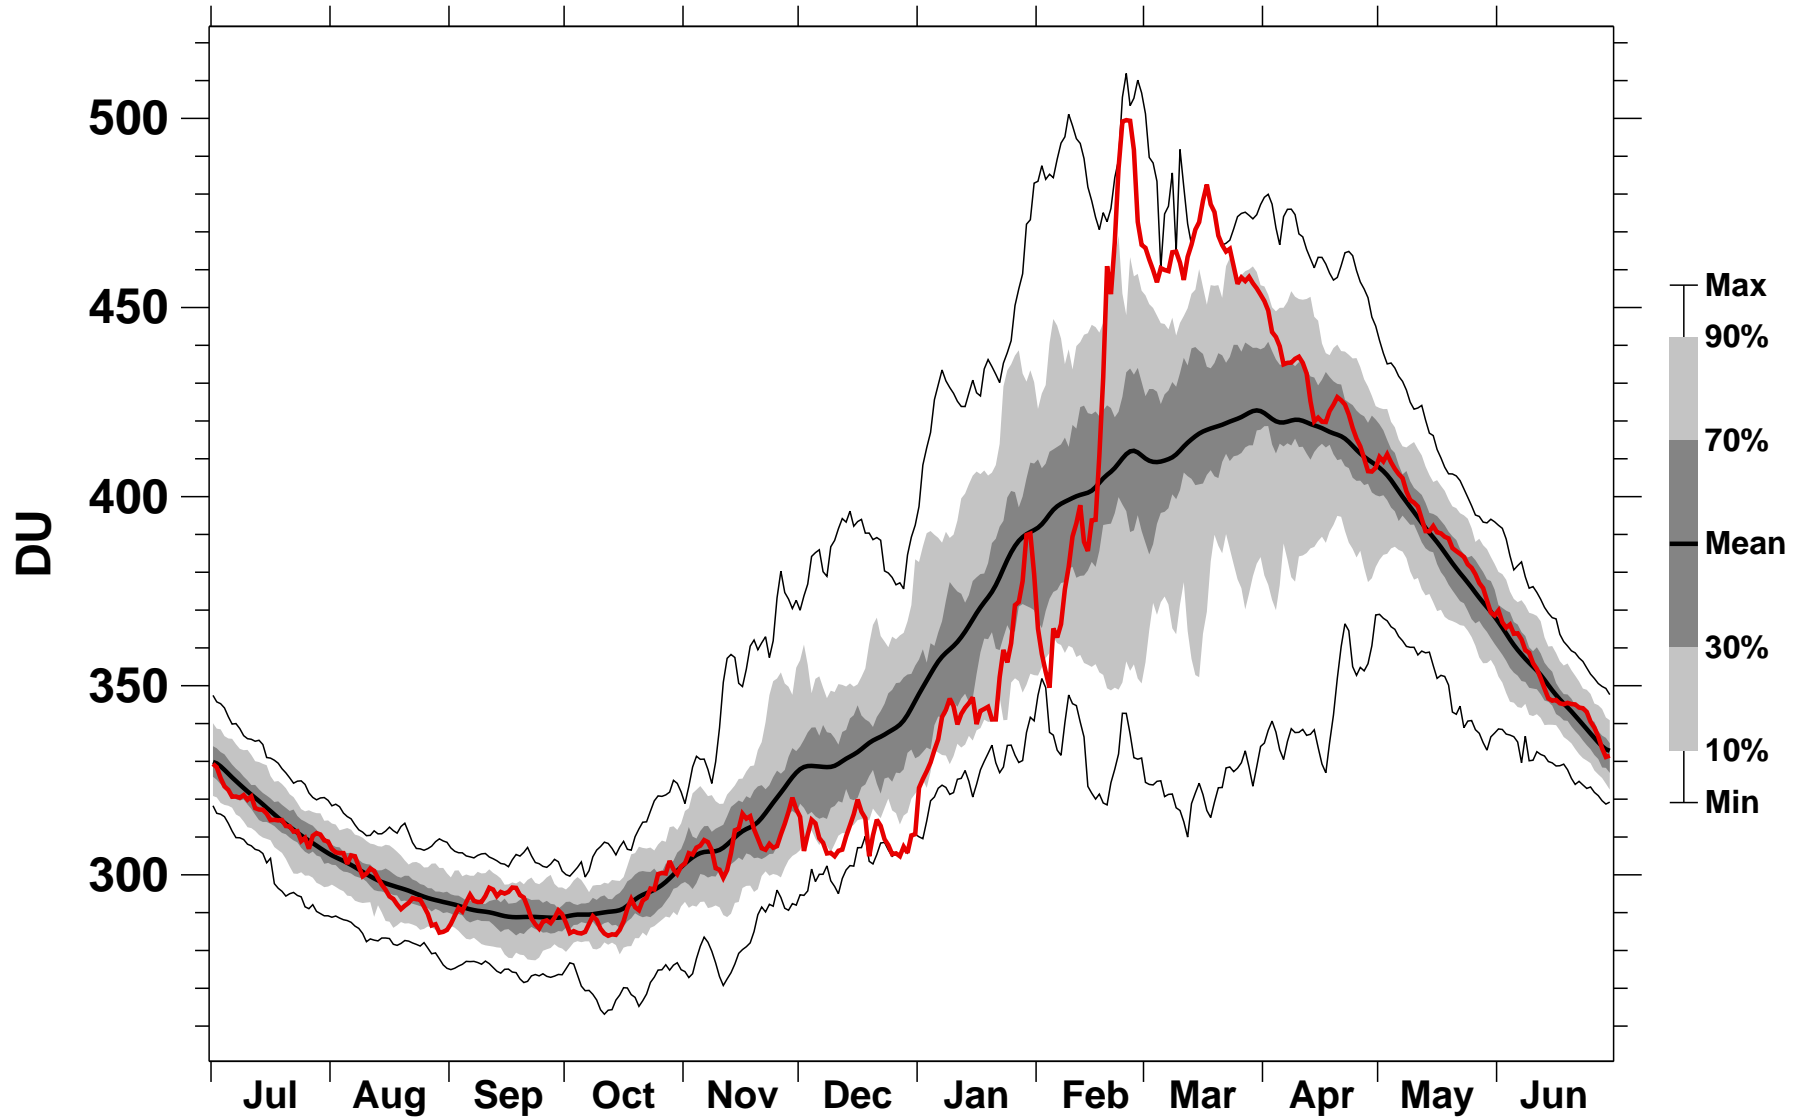

# NH Polar Cap Ozone TOMS+OMI+OMPS

1978/1979–2020/2021

1988/1989