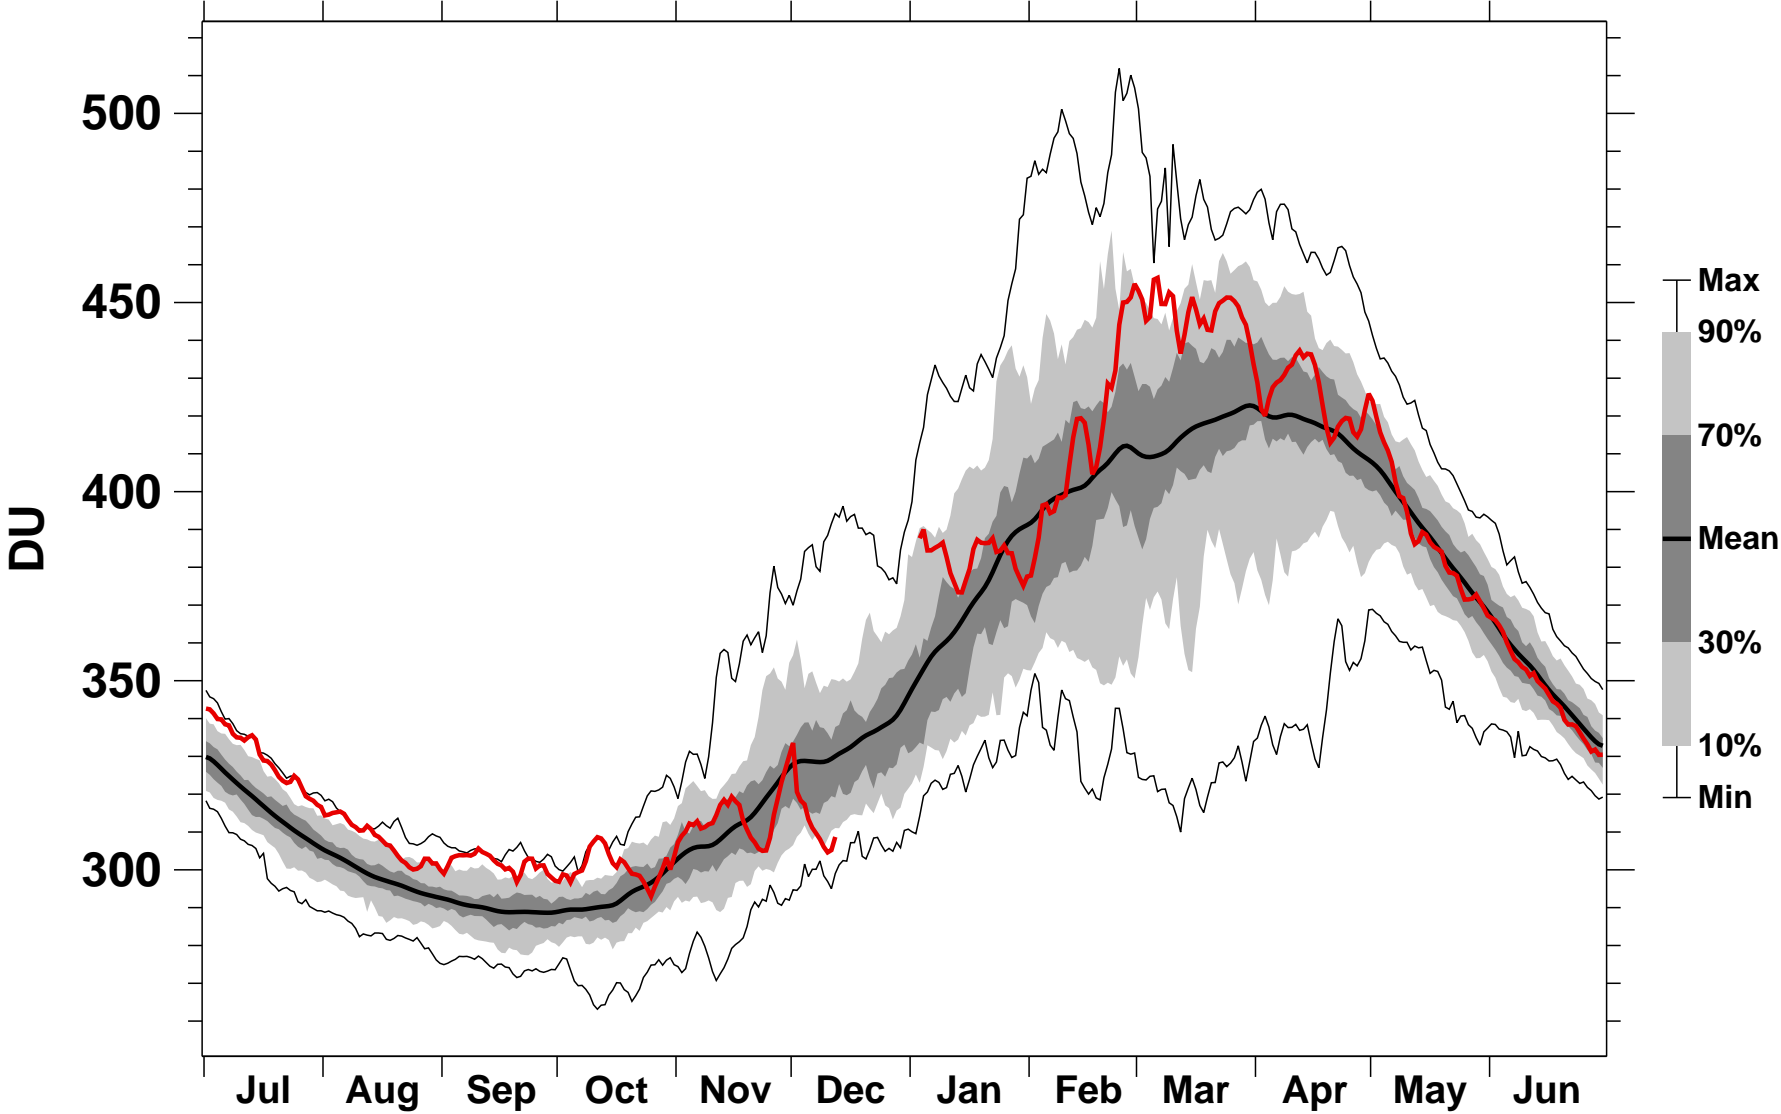

NH Polar Cap Ozone TOMS+OMI+OMPS

1978/1979–2020/2021

1998/1999