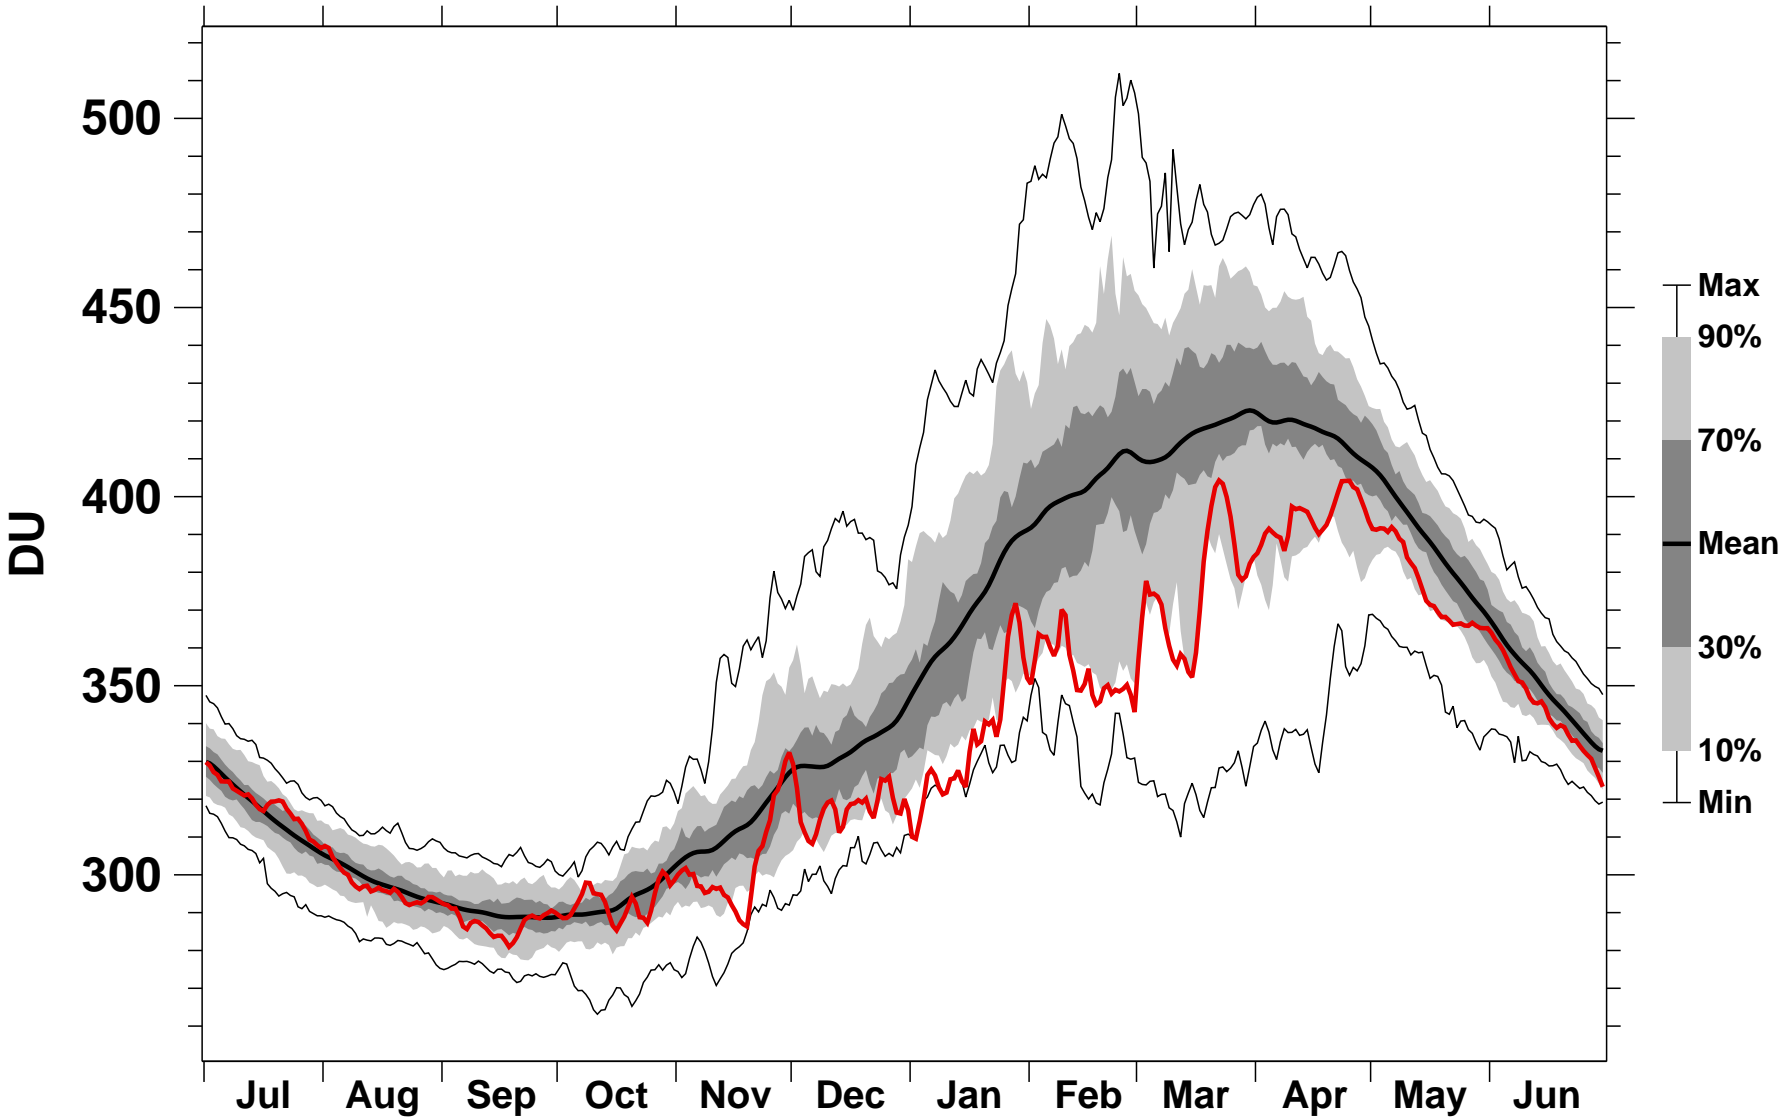

NH Polar Cap Ozone TOMS+OMI+OMPS

1978/1979–2020/2021

1999/2000