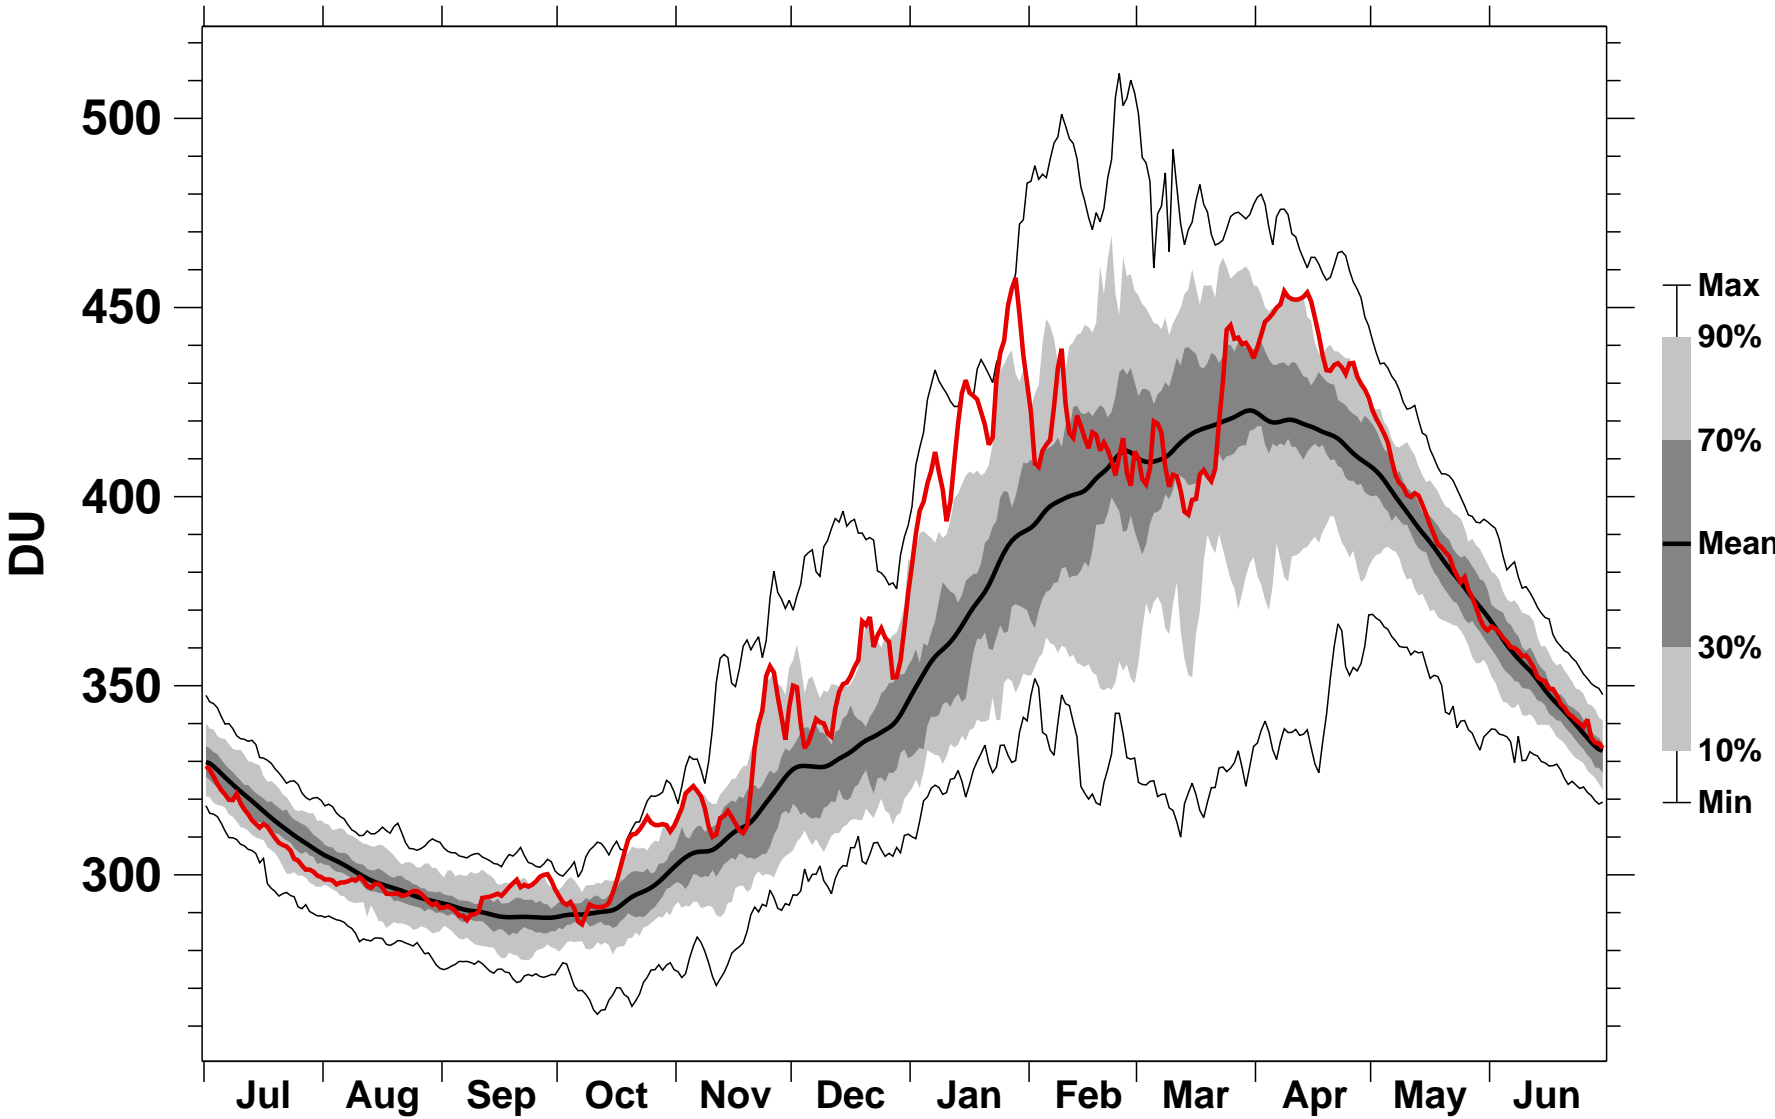

# NH Polar Cap Ozone TOMS+OMI+OMPS

1978/1979–2020/2021

2014/2015