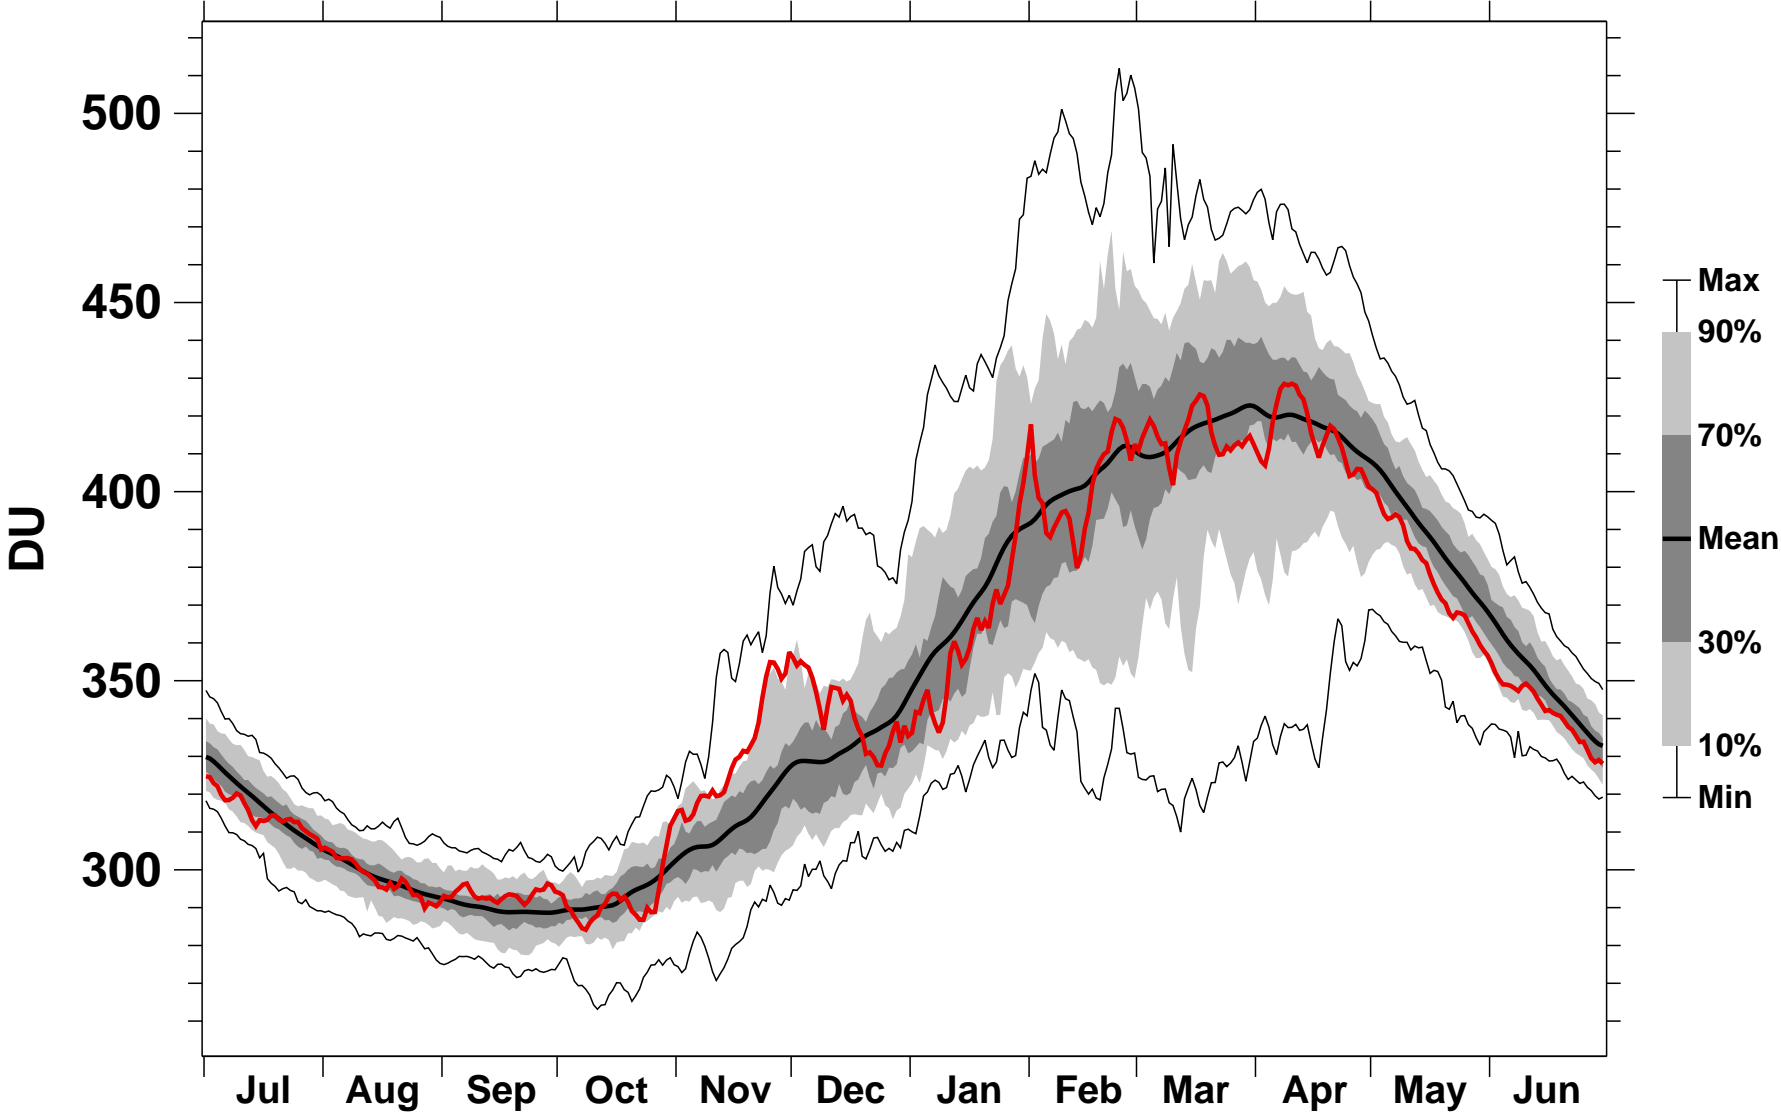

NH Polar Cap Ozone TOMS+OMI+OMPS

1978/1979–2020/2021

2016/2017