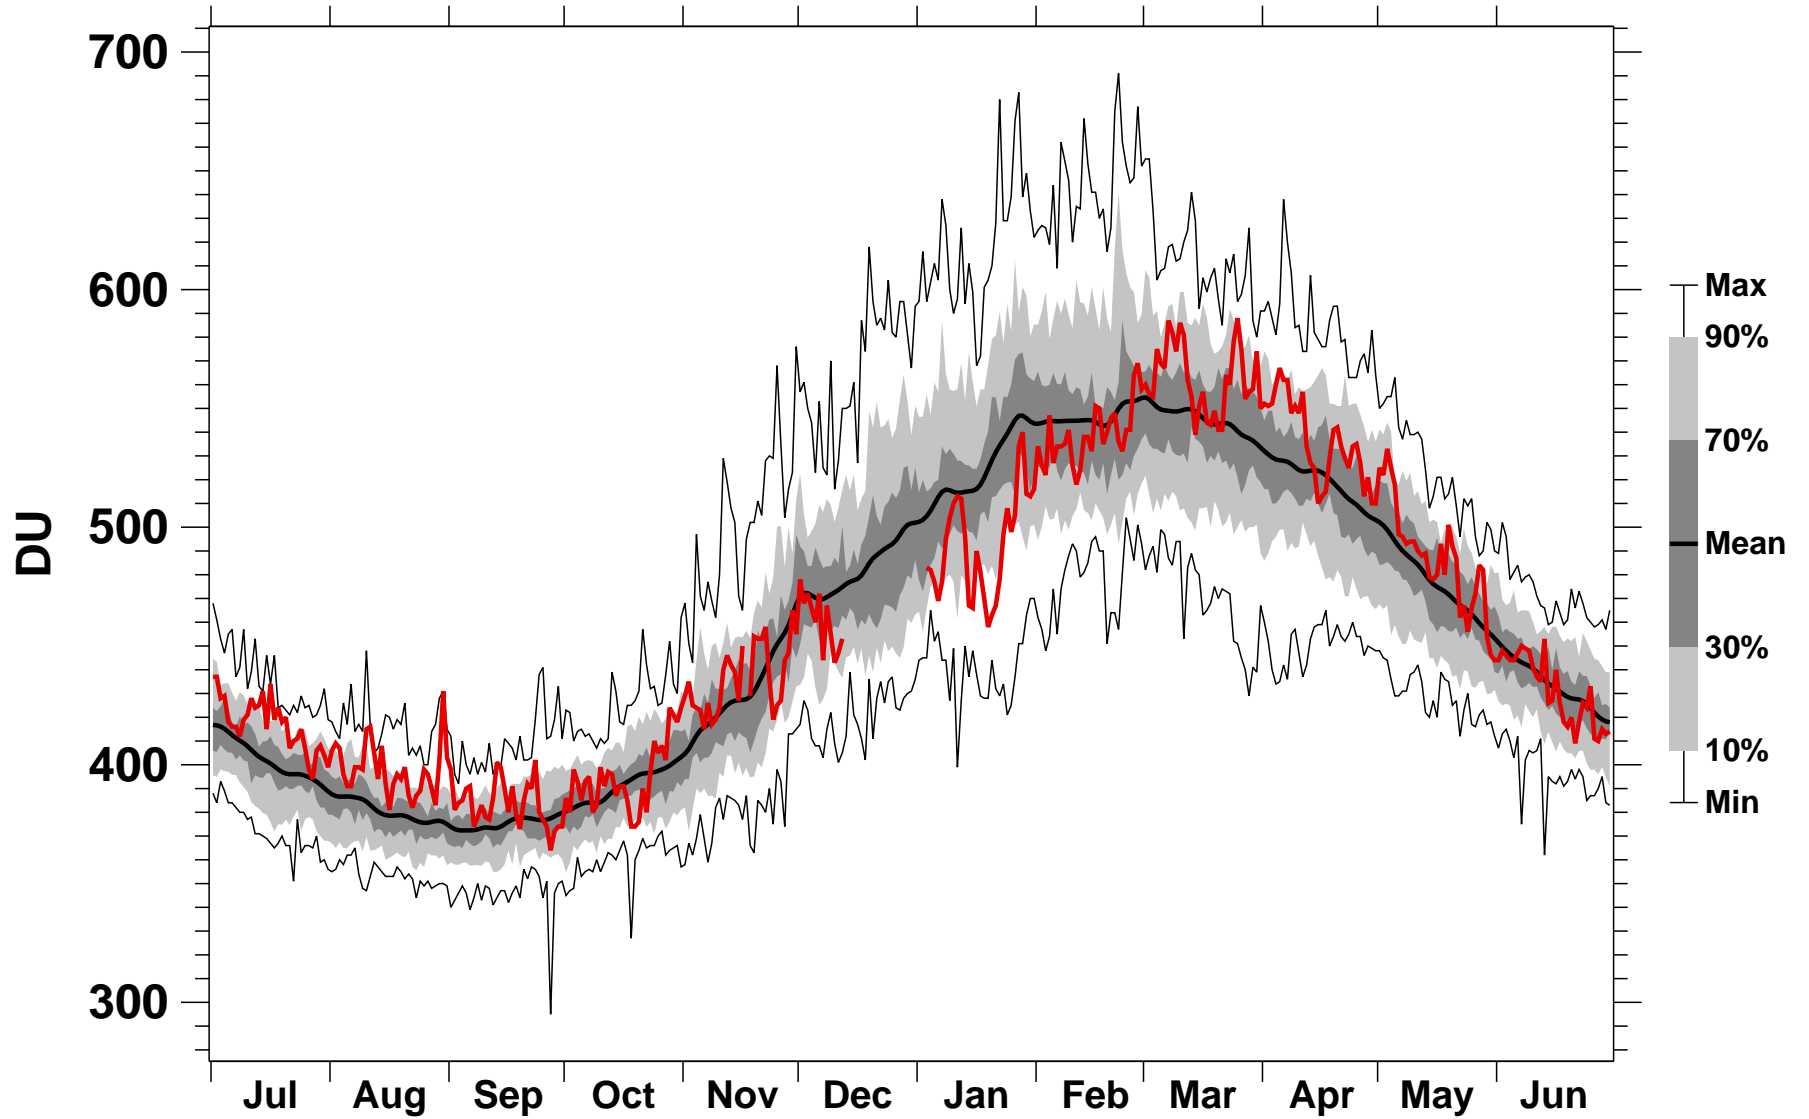

# NH Maximum Ozone TOMS+OMI+OMPS

1978/1979–2020/2021

1998/1999