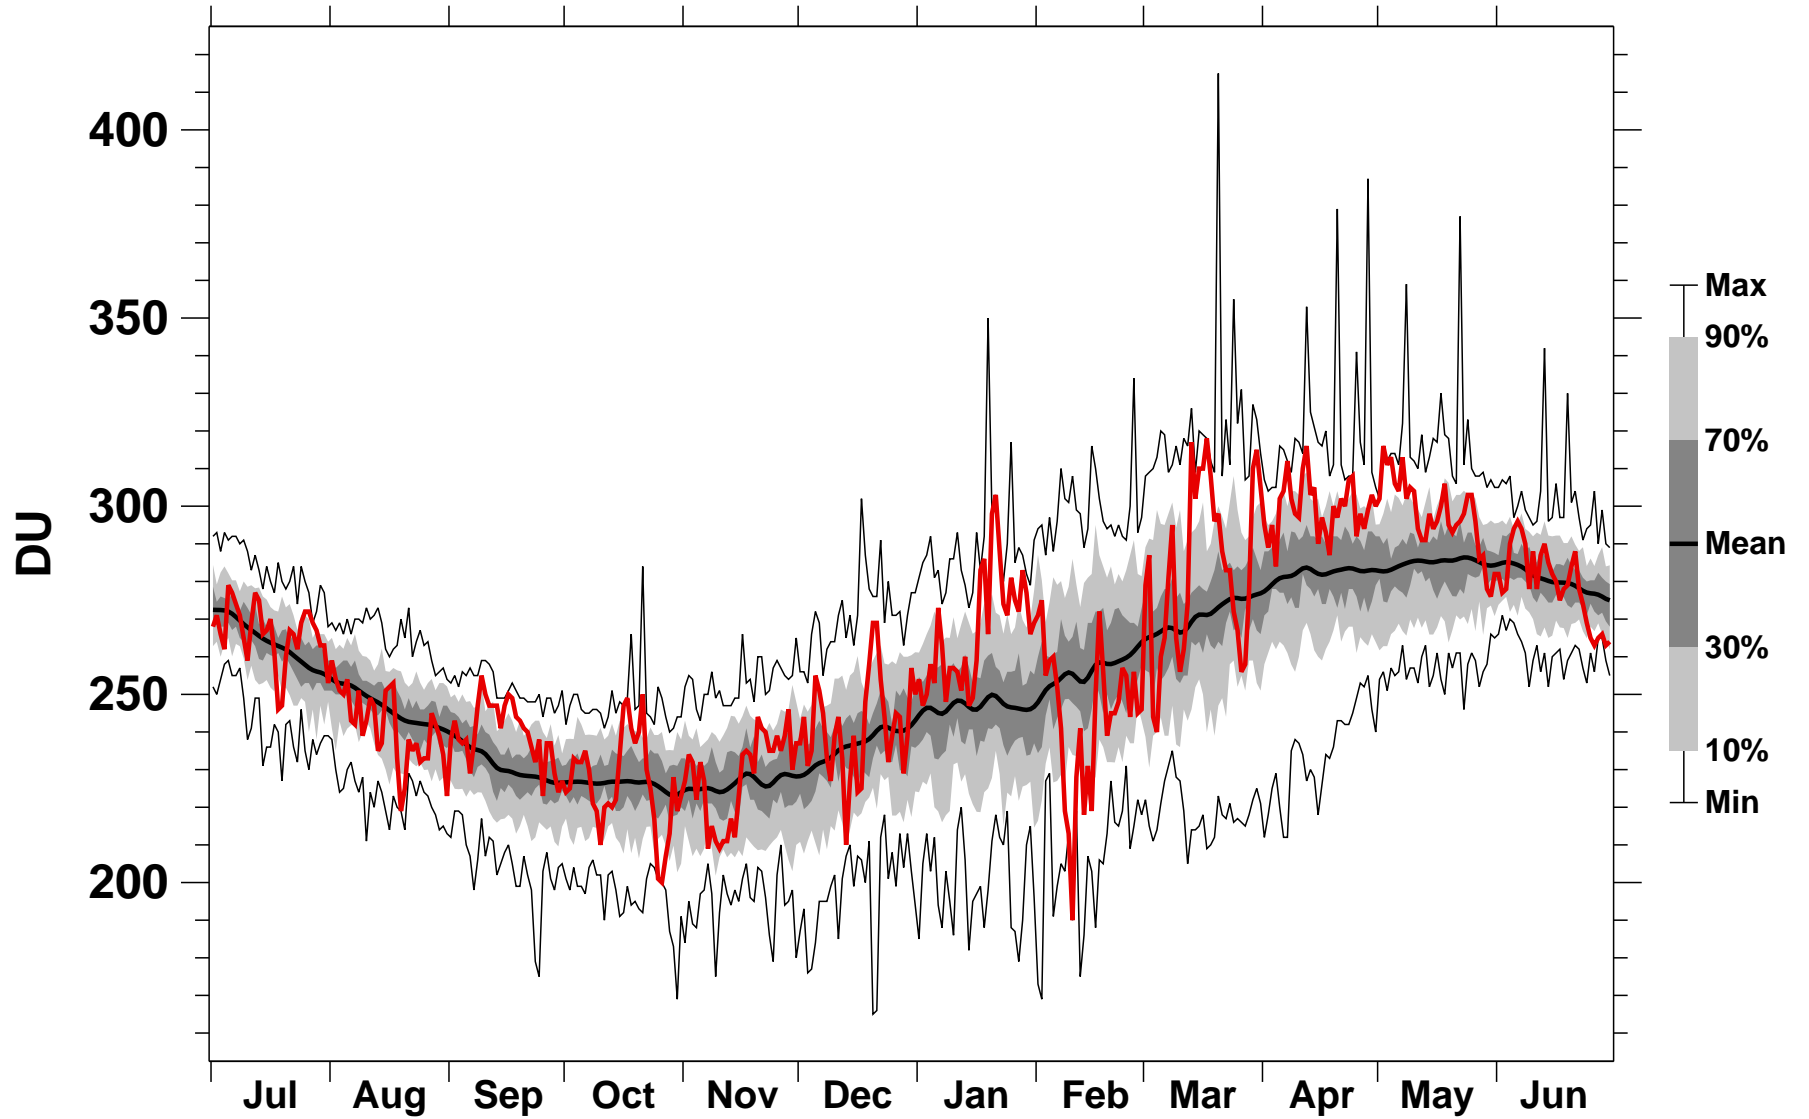

# NH Minimum Ozone TOMS+OMI+OMPS

1978/1979–2020/2021

1983/1984