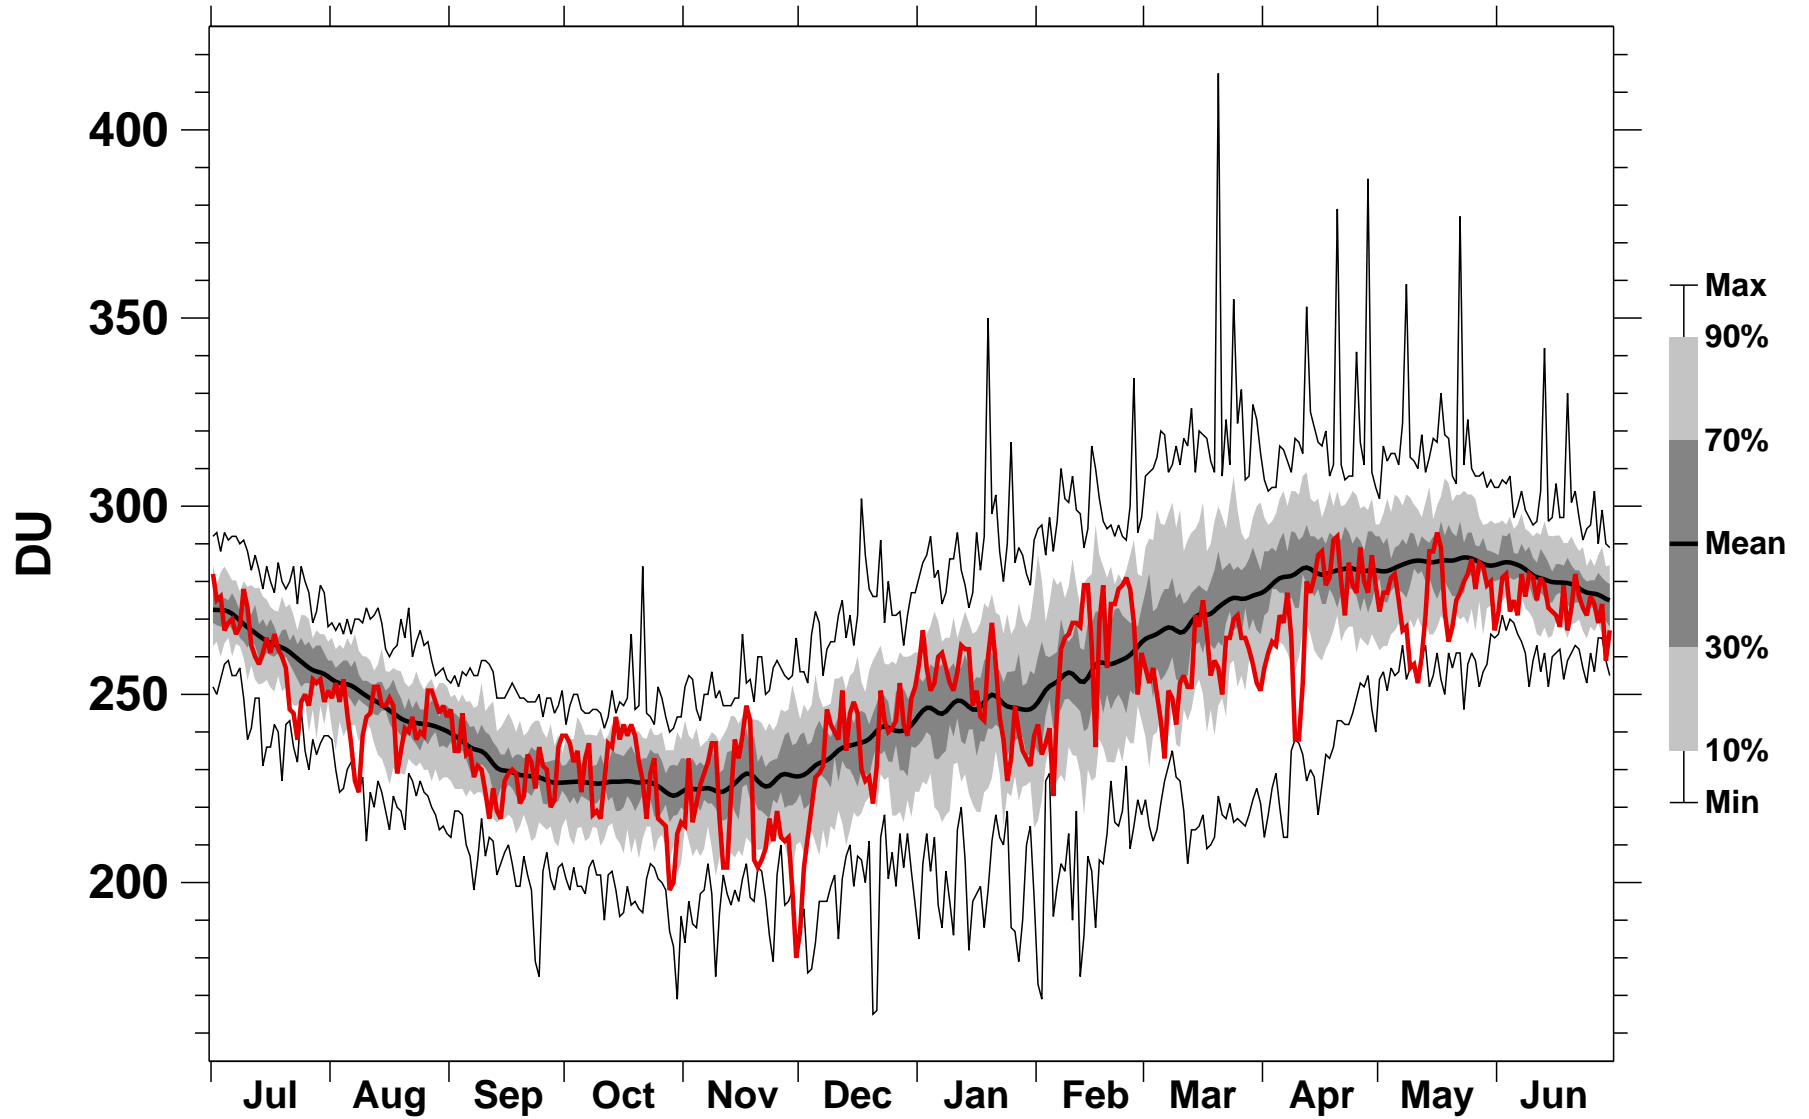

# NH Minimum Ozone TOMS+OMI+OMPS

1978/1979–2020/2021

1999/2000